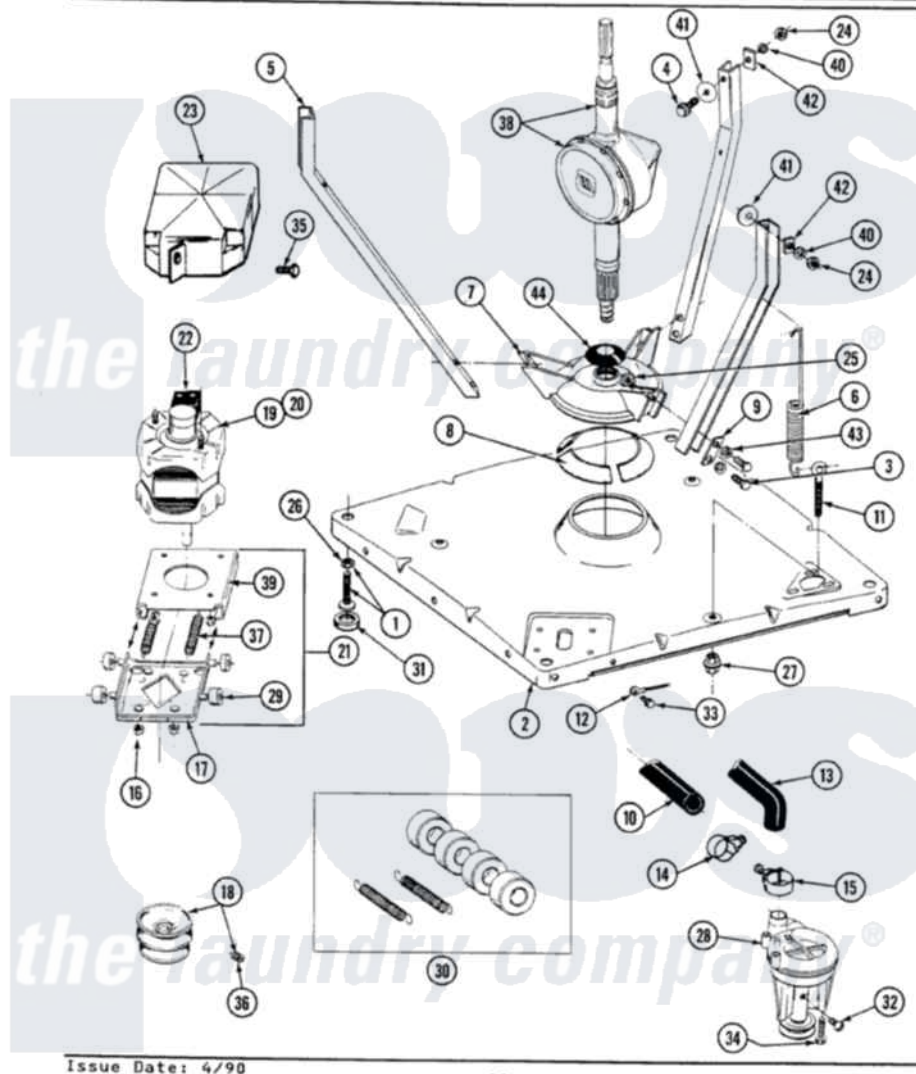

Maytag GA9900 01 - BASE, PUMP, MOTOR & COMPONENTS

SECTION: BASE, PUMP, MOTOR & COMPONENTS
 MODEL: ALL MODELS

Issue Date: 4/90

44

Maytag Residential Maytag GA9900 Washer Parts Parts Diagram 01 - BASE, PUMP, MOTOR & COMPONENTS
 Click on the part number to view part

Item	Original Part Number	Replaced By	Status	Part Description
1	Y302699	22003428		Leg, Adjustable
2	203274			Base With Damper Pads
3	Y015627			Screw- Hex
4	205254	W10175938		Bolt
"	200744	W10175939		Bolt
5	213053			Brace, Tub Part Not Used
6	213054			Centering Spring - 3 Used
7	203725			Damper W/Bolt And Clip
8	203956			Damper Pad Kit
9	213073			Washer, Double Brace
10	214767	22001448		Hose, Pump
11	213120	216416		Bolt, Eye/Centering Spring
12	204807			Ground Wire, Supp. Plte To Top Cover
13	213045			Hose, Outer Tub Part Not Used
14	200461	285655		Clamp, Hose