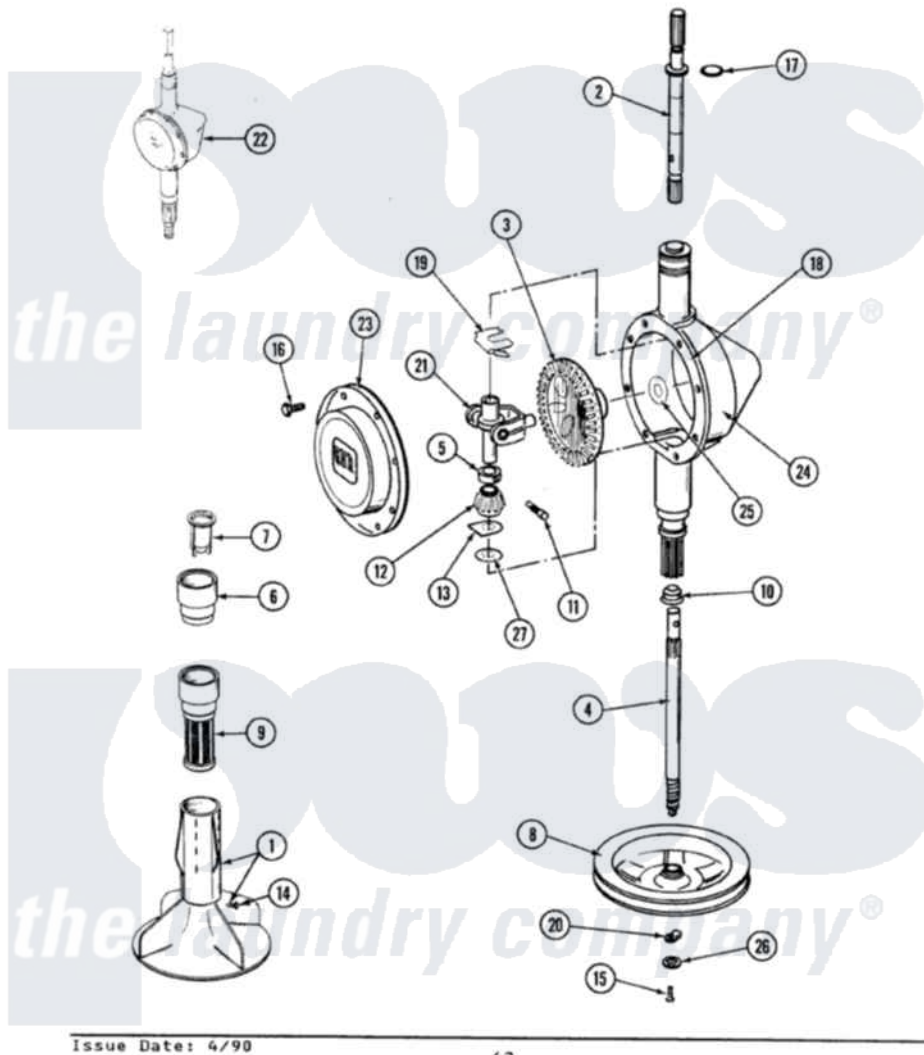

Maytag GA9900 05 - ORBITAL TRANSMISSION

SECTION: ORBITAL TRANSMISSION
MODEL: ALL MODELS

Issue Date: 4/90

42

Maytag Residential Maytag GA9900 Washer Parts Parts Diagram 05 - ORBITAL TRANSMISSION
Click on the part number to view part

Item	Original Part Number	Replaced By	Status	Part Description
1	207228			Agitator W/Lock Screw
2	207153	6-2097820		Kit- Shaft
3	206713	6-2067130		Gear- Beve
4	215410	12001450		Ctr Shaft W/Collar Andkeeper- Dp
5	215415		Not Available	COLLAR, LOWER
6	215721			Dispensing Cap
7	215733			Dispensing Cup
8	211059	6-2301530		Pulley
9	207426			Lint Filter Deep
"	207657			Lint Filter Deep
10	206602	207843		Lip Seal Repair Kit
11	Y206629			Pin, Collar
12	215401	W10221114		Pinion
13	215395			Plate, Clutch
14	206478		Not Available	SCREW & WASHER FOR AGITATOR

15	211375	681582	Screw
16	215417	Not Available	SCREW, TRANSMISSION COVER
17	210690		Seal, Rubber
18	Y058700	675652	Adhesive
19	215581		Spring, Agitator Shaft
20	211089		Lug, Stop Pulley
21	206685	6-2066850	Yoke
22	206707	6-2097750	Trans Dee
23	206628		Cover, Transmission
24	206624	6-2097750	Trans Dee
25	215394		Washer, Bevel Gear
26	211090	22003555	Washer, Stop Lug
27	211483	6-2114830	Washer- SP