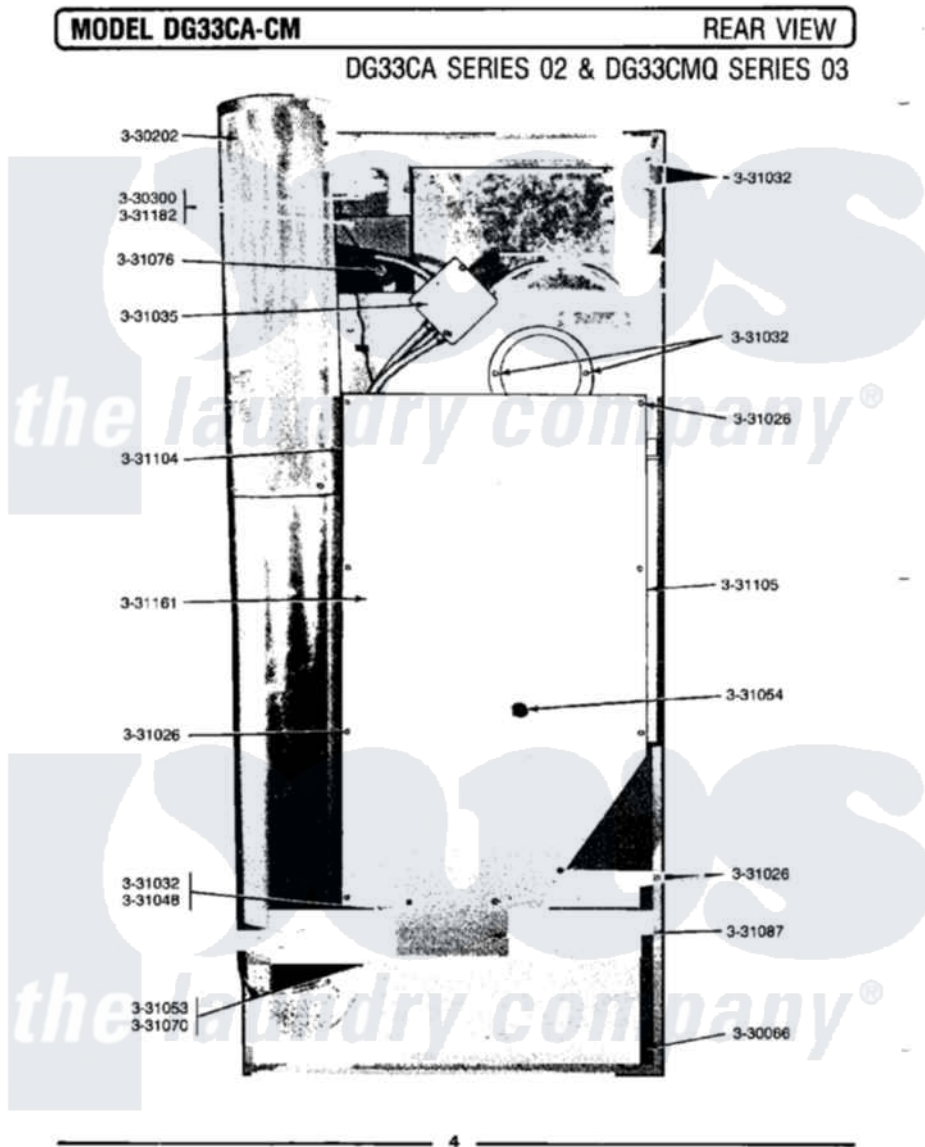

Maytag GDG33CA 02 - REAR VIEW

Maytag [Residential Maytag GDG33CA Dryer Parts](#) Parts Diagram 02 - REAR VIEW
 Click on the part number to view part

Item	Original Part Number	Replaced By	Status	Part Description
NI	Y052749	62739		Nut, Lock
"	NLA		Not Available	LEVELING LEG
"	Y330080		Not Available	SPIDER & SHAFT ASSEMBLY
004	Y330087			Drum Assembly Complete
005	Y330202		Not Available	RECIRCULATION TEE ASSEMBLY
006	Y330300			Safety Thermostat
007	331026	90767		Screw, 8A X 3/8 HeX Washer Head Tapping
NI	NLA		Not Available	CLIP
009	331032	61002031		Screw, Handle
NI	NLA		Not Available	WIRE NUT
011	331048		Not Available	COVER FOR BLOWER IMPELLER
NI	331053			Damper
"	331054			Grease Fitting - Pulley Pin
"	NLA		Not Available	HINGE PIN, DAMPER

"	NLA	Not Available	GAS SUPPLY LINE-28 1/2 INCH
"	NLA	Not Available	DRUM ROD
"	NLA	Not Available	SHIELD, MOTOR
"	NLA	Not Available	SUPPORT, REAR COVER (LT)
"	NLA	Not Available	SUPPORT, REAR COVER (RT)
"	NLA	Not Available	BACK GUARD
"	NLA	Not Available	RECIRCULATION BOOT
"	911852	486009	Lockwasher