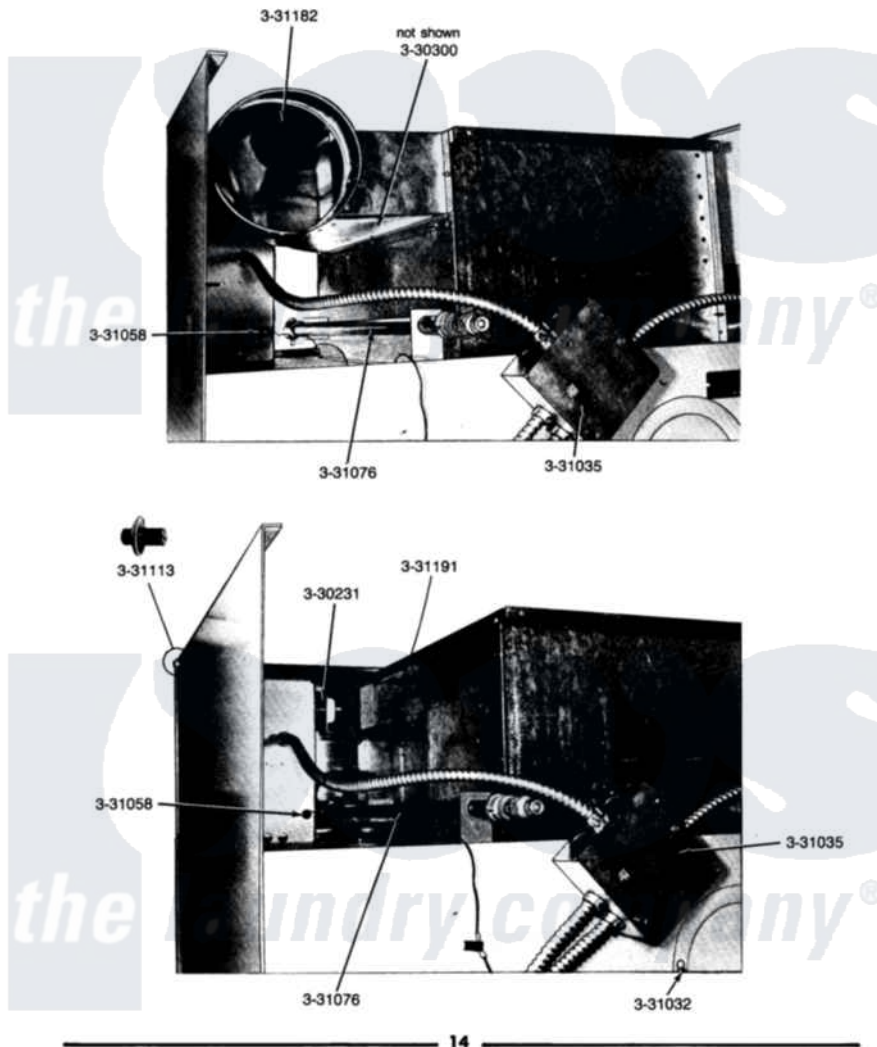

Maytag GDG33CA 06 - RECIRCULATION COMPONENTS

MODEL DG33CA-CM RECIRCULATION COMPONENTS - REAR VIEW DG33CA SERIES 02 & DG33CMQ SERIES 03

Maytag [Residential Maytag GDG33CA Dryer Parts](#) Parts Diagram 06 - RECIRCULATION COMPONENTS
Click on the part number to view part

Item	Original Part Number	Replaced By	Status	Part Description
001	Y330231			Transformer
002	Y330300			Safety Thermostat
003	331032	61002031		Screw, Handle
NI	NLA		Not Available	WIRE NUT
005	331058			Grommet-Temp. Control Tubin
NI	NLA		Not Available	GAS SUPPLY LINE-28 1/2 INCH
"	NLA		Not Available	HINGE RIVET
"	NLA		Not Available	RECIRCULATION BOOT
"	NLA		Not Available	DECAL-LIGHTING & CLEARANCE