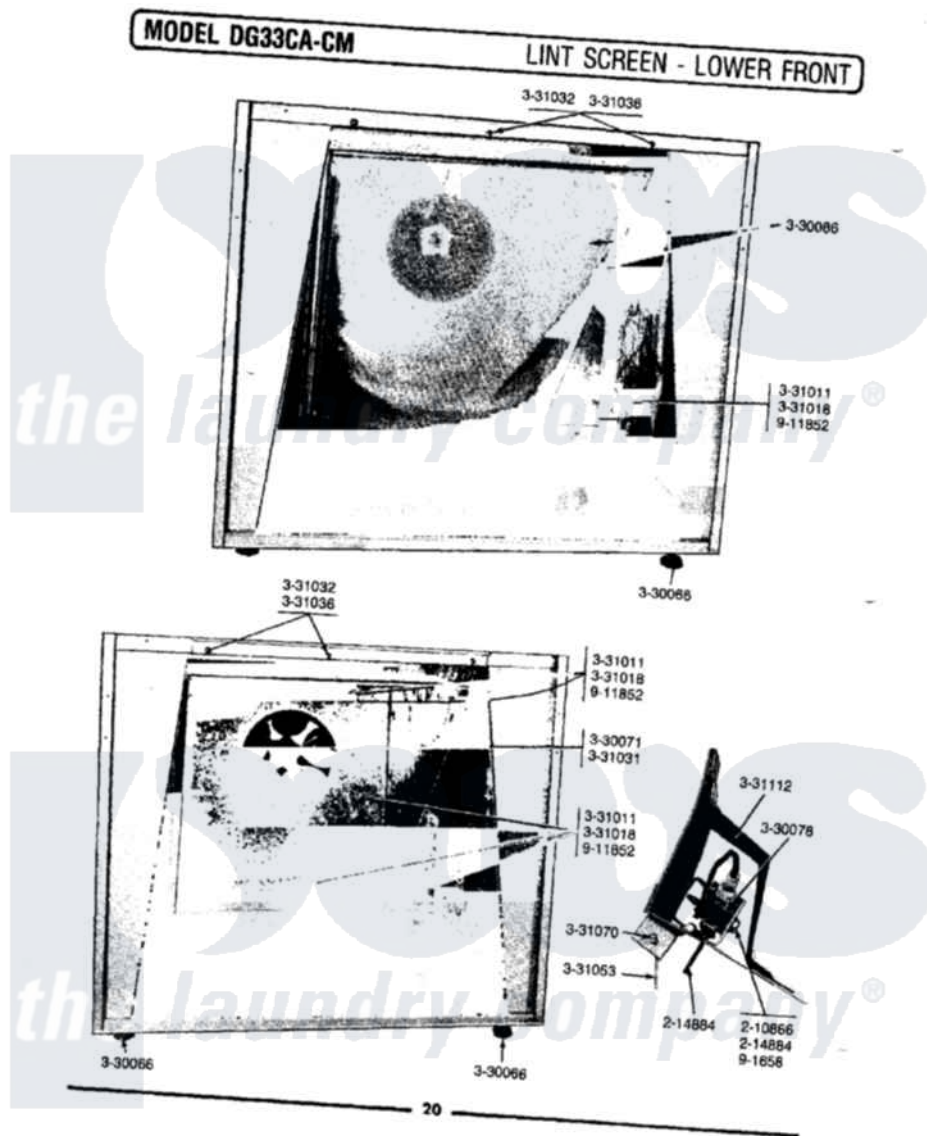

Maytag GDG33CA 09 - LINT SCREEN-LOWER FRONT

Maytag Residential Maytag GDG33CA Dryer Parts Parts Diagram 09 - LINT SCREEN-LOWER FRONT
 Click on the part number to view part

Item	Original Part Number	Replaced By	Status	Part Description
NI	Y055980			Hi-Temp Adhesive, 2 Oz Tube
002	210866			Nut, Twin Speed
003	214884	213501		Screw, No.6-20 X 1-1/8 Inch
NI	NLA		Not Available	LEVELING LEG
005	Y330071		Not Available	IMPELLER FOR BLOWER
006	Y330078			Cool-Down Bypass Switch
007	Y330086			Lint Screen With Frame
NI	NLA		Not Available	WING NUT, LINT HOOD
"	NLA		Not Available	WASHER, LINT HOOD
010	331031		Not Available	SET SCREW FOR IMPELLER
011	331032	61002031		Screw, Handle
012	331036			Washer-Front Panel Screws
013	331053			Damper
NI	NLA		Not Available	HINGE PIN, DAMPER
"	NLA		Not Available	SHIELD, DAMPER SWITCH
"	NLA		Not Available	TWIN FASTENER W/SCREWS