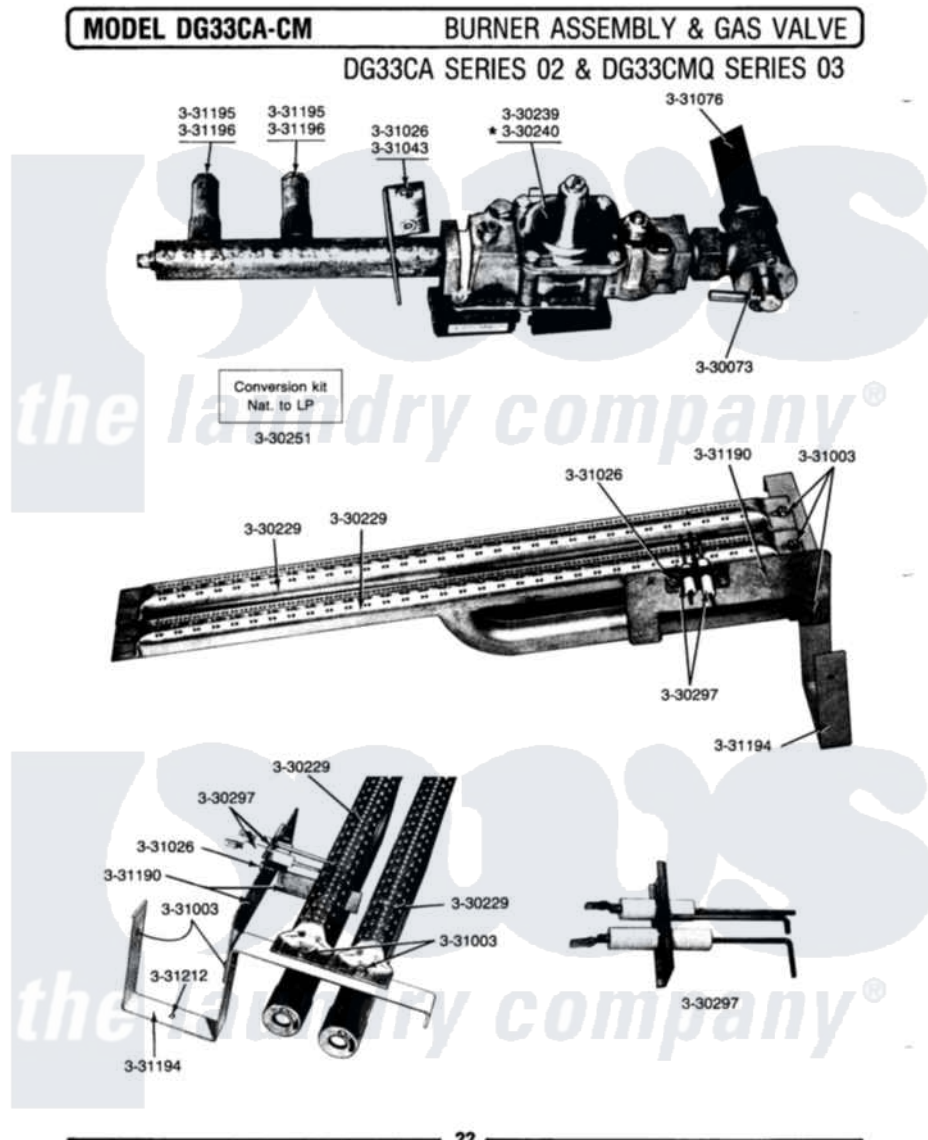

Maytag GDG33CA 10 - BURNER ASSEMBLY & GAS VALVE

Maytag [Residential Maytag GDG33CA Dryer Parts](#) Parts Diagram 10 - BURNER ASSEMBLY & GAS VALVE
 Click on the part number to view part

Item	Original Part Number	Replaced By	Status	Part Description
001	Y330073			Valve, Shut-Off
002	Y330229			Burner Assembly
003	Y330239		Not Available	GAS VALVE - NAT
NI	NLA		Not Available	GAS VALVE (LPG)
"	Y330250		Not Available	COIL ON GAS VALVE
"	NLA		Not Available	CONVERSION KIT (NAT.TO LPG)
"	NLA		Not Available	HI-VOLT CABLE & IGNITER KIT
008	331003	489483		Screw 10-32 X 1/2
009	331026	90767		Screw, 8A X 3/8 HeX Washer Head Tapping
NI	NLA		Not Available	BRACKET, GAS CONTROL
"	NLA		Not Available	GAS SUPPLY LINE-28 1/2 INCH
"	NLA		Not Available	MOUNTING BRACKET
"	NLA		Not Available	BURNER SUPPORT BRACKET

"	NLA	Not Available	ORIFICE, MAIN BURNER-NAT.
"	NLA	Not Available	ORIFICE, MAIN BURNER (LPG)
016	331212	3390631	Screw, 10-16 X 3/8