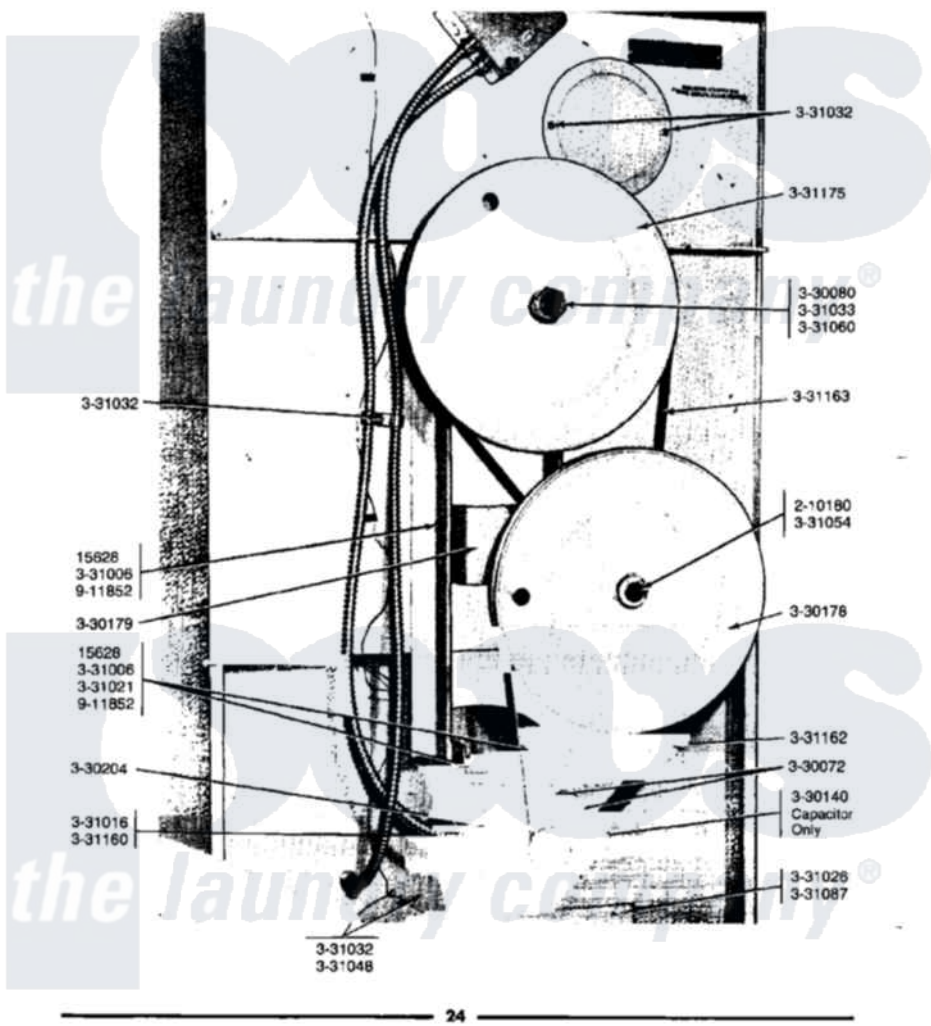

Maytag GDG33CA 11 - REAR VIEW-SHIELD REMOVED

MODEL DG33CA-CM REAR VIEW - SHIELD REMOVED

Maytag Residential Maytag GDG33CA Dryer Parts Parts Diagram 11 - REAR VIEW-SHIELD REMOVED
 Click on the part number to view part

Item	Original Part Number	Replaced By	Status	Part Description
NI	NLA		Not Available	BOLT, 5/16 X 3/4 HEX
002	210180		Not Available	RETAINING RING
003	Y330072		Not Available	MOTOR COMPLETE
004	Y330080		Not Available	SPIDER & SHAFT ASSEMBLY
NI	NLA		Not Available	CAPICATOR
006	Y330178			Reduction Pulley
007	Y330179			Bracket And Pin
NI	NLA		Not Available	INTERNAL MOTOR SWITCH
"	NLA		Not Available	NUT-DRUM SUPPORT BOLT, 5/16
"	NLA		Not Available	SET SCREW FOR MOTOR PULLEY
"	NLA		Not Available	WASHER - MOTOR SUPPORT BOLT
012	331026	90767		Screw, 8A X 3/8 HeX Washer Head Tapping
013	331032	61002031		Screw, Handle

014	331033		Hex Nut-Drum Pulley Shaft
015	331048	Not Available	COVER FOR BLOWER IMPELLER
016	331054		Grease Fitting - Pulley Pin
017	331060		Key For Drum
NI	NLA	Not Available	SHIELD FOR MOTOR
019	331160		Motor Pulley
020	331162	A55	Multiplus Dual Brand V Belt
021	331163	33331163	V-Belt
022	331175	Not Available	DRUM PULLEY
023	911852	486009	Lockwasher