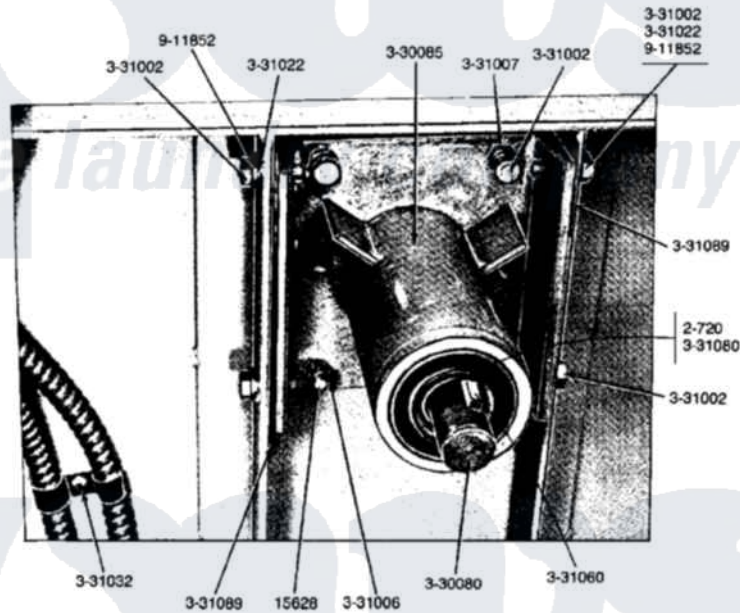

Maytag GDG33CA 12 - DRUM BEARING SUPPORT ASSEMBLY

MODEL DG33CA-CM DRUM BEARING SUPPORT ASSEMBLY

26

Maytag Residential Maytag GDG33CA Dryer Parts Parts Diagram 12 - DRUM BEARING SUPPORT ASSEMBLY
 Click on the part number to view part

Item	Original Part Number	Replaced By	Status	Part Description
NI	NLA		Not Available	BOLT, 5/16 X 3/4 HEX
002	Y200720	22003441		Bearing, Rear
003	Y330080		Not Available	SPIDER & SHAFT ASSEMBLY
004	Y330085			Drum Support Housing
NI	NLA		Not Available	BOLT FOR DRUM
"	NLA		Not Available	NUT-DRUM SUPPORT BOLT, 5/16
"	NLA		Not Available	NUT-DRUM SUPPORT BOLT, 3/8
"	NLA		Not Available	WASHER FOR DRUM SUPPORT
009	331032	61002031		Screw, Handle
010	331060			Key For Drum
011	331080		Not Available	SPACER FOR CENTER BEARING
012	331089			Shim For Drum Rod
013	911852	486009		Lockwasher