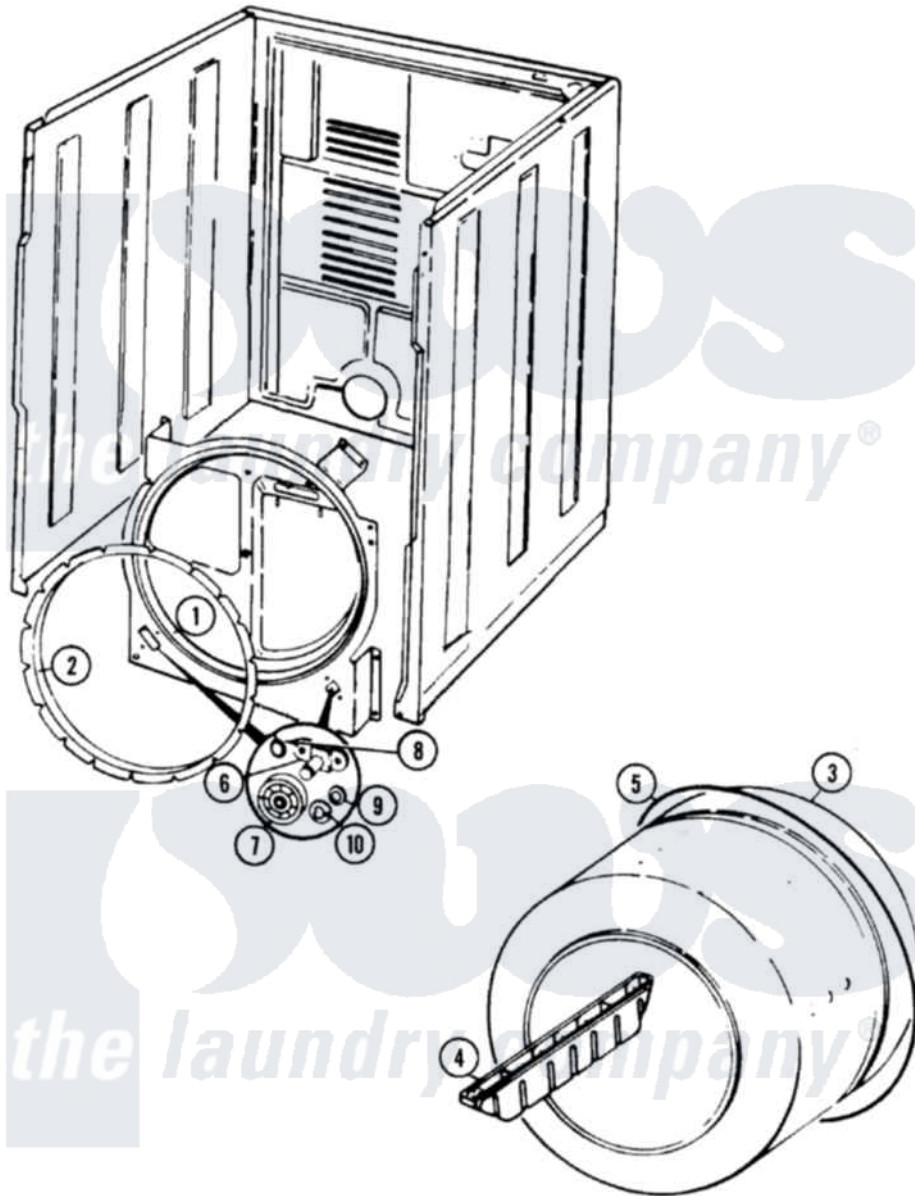

Maytag GDGM253ALP 04 - TUMBLER

Maytag Residential Maytag GDGM253ALP Dryer Parts Parts Diagram 04 - TUMBLER
 Click on the part number to view part

Item	Original Part Number	Replaced By	Status	Part Description
1	53-1708	LA-1054		Dryer Bulkhead Kit
"	25-7733	681414		Screw, 10AB X 1/2
2	53-0282	31001637		Seal Assembly, Cylinder Front
3	53-1250			Cylinder
4	53-1249		Not Available	BAFFLE, WHITE
"	25-7759	3196164		Screw
5	53-1589	341241		Belt
6	W10124350		Not Available	NOT REQUIRED PART OR SEE NOTE
"	W10124350		Not Available	NOT REQUIRED PART OR SEE NOTE
7	W10124350		Not Available	NOT REQUIRED PART OR SEE NOTE
8	W10124350		Not Available	NOT REQUIRED PART OR SEE NOTE
9	W10124350		Not Available	NOT REQUIRED PART OR SEE NOTE
10	25-7101	3351614		Screw, Gearcase Cover Mounting

"	53-0197		Support Assembly-Cylinder Rear
11	53-0642	31001096	Roller
12	25-7813		Spacer
13	25-7814		Washer
14	25-7854		Ring, Retaining
15	LA-1008		Rr Roller Kit
"	LA-1007	12002126	Reinforcement Brace/Glide Kit