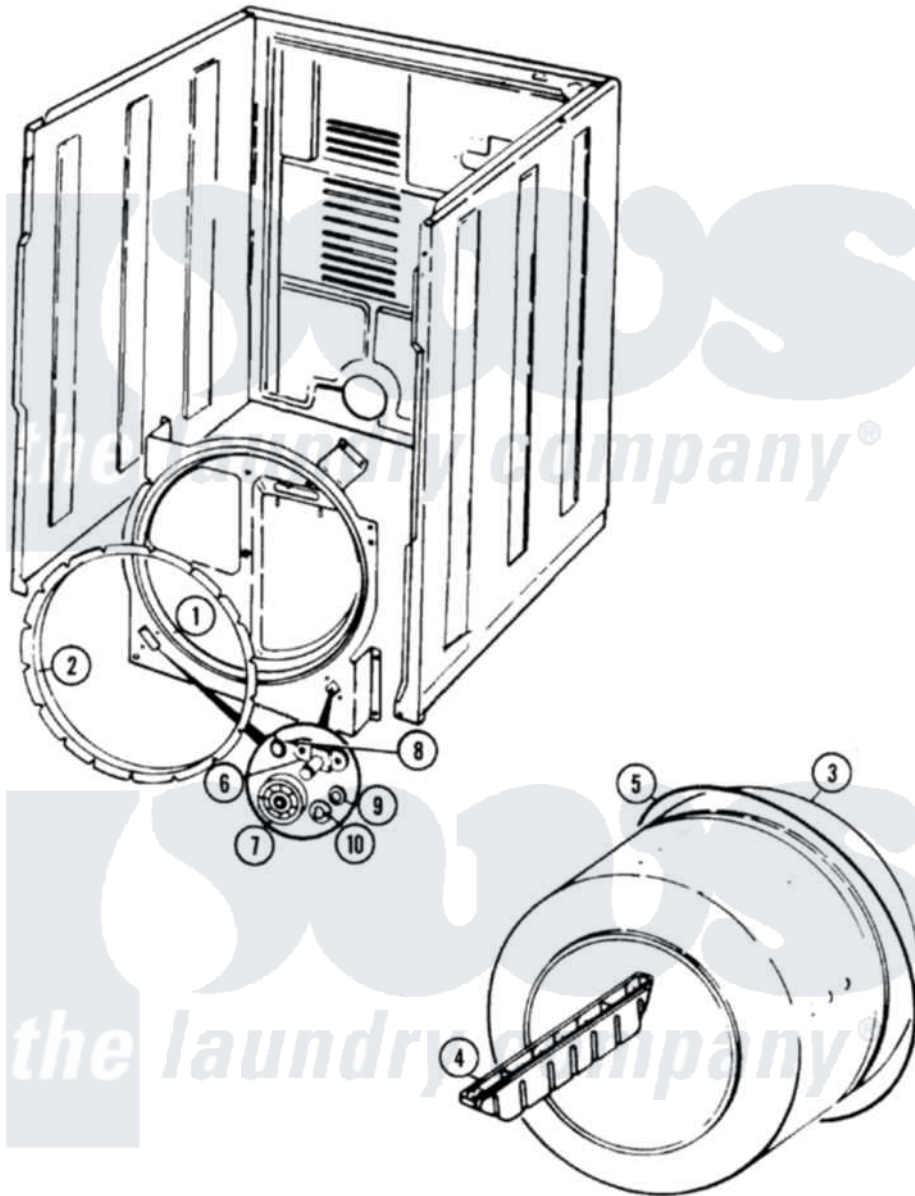

Maytag GDGM253YLP 04 - TUMBLER

Maytag Residential Maytag GDGM253YLP Dryer Parts Parts Diagram 04 - TUMBLER
 Click on the part number to view part

Item	Original Part Number	Replaced By	Status	Part Description
1	53-1708	LA-1054		Dryer Bulkhead Kit
"	25-7733	681414		Screw, 10AB X 1/2
2	53-0282	31001637		Seal Assembly, Cylinder Front
3	53-1250			Cylinder
4	53-1249		Not Available	BAFFLE, WHITE
"	25-7759	3196164		Screw
5	53-1589	341241		Belt
6	W10124350		Not Available	NOT REQUIRED PART OR SEE NOTE
"	W10124350		Not Available	NOT REQUIRED PART OR SEE NOTE
7	W10124350		Not Available	NOT REQUIRED PART OR SEE NOTE
8	W10124350		Not Available	NOT REQUIRED PART OR SEE NOTE
9	W10124350		Not Available	NOT REQUIRED PART OR SEE NOTE
10	25-7101	3351614		Screw, Gearcase Cover Mounting

"	53-0197		Support Assembly-Cylinder Rear
NI	53-0642	31001096	Roller
"	25-7813		Spacer
"	25-7814		Washer
"	25-7854		Ring, Retaining
"	LA-1008		Rr Roller Kit
"	LA-1007	12002126	Reinforcement Brace/Glide Kit