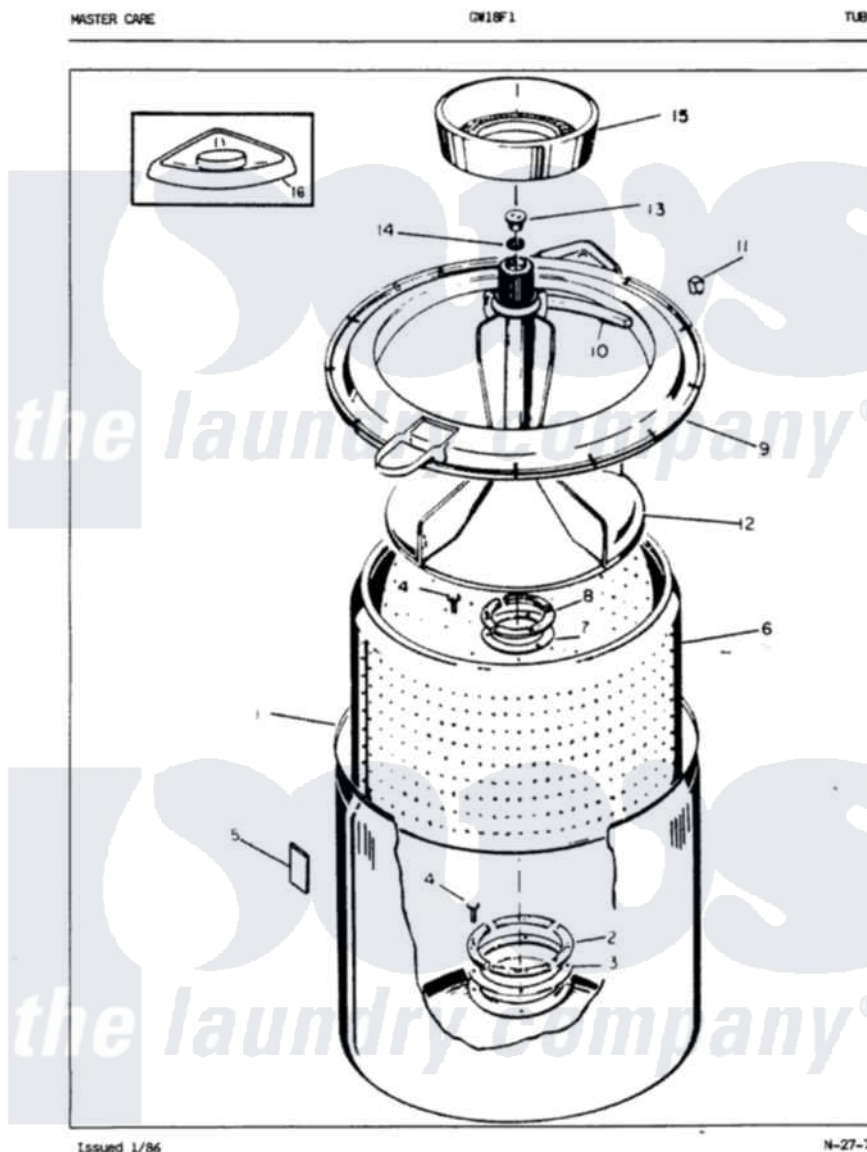

Maytag GW18F1H 05 - TUB (REV. A-D)

Maytag Residential Maytag GW18F1H Washer Parts Parts Diagram 05 - TUB (REV. A-D)
 Click on the part number to view part

Item	Original Part Number	Replaced By	Status	Part Description
1	33-9392		Not Available	TUB ASSEMBLY
2	33-8800	33-8800K		Plate
3	33-6905			Gasket
4	25-7783	4356852		Screw
5	33-3232	35-0538		Pad
6	33-9567	33-9500N		Basket Kit
"	35-0003		Not Available	BASKET ASM
7	33-8959			Gasket
"	33-6902			Gasket
8	33-8799		Not Available	REINF PLATE
9	35-0537	35-0993		Tub Top
10	33-3055			Gasket
11	25-7748			Clip
12	35-0049		Not Available	AGITATOR
13	33-6241			Cap
14	25-7330			Rubber Washer