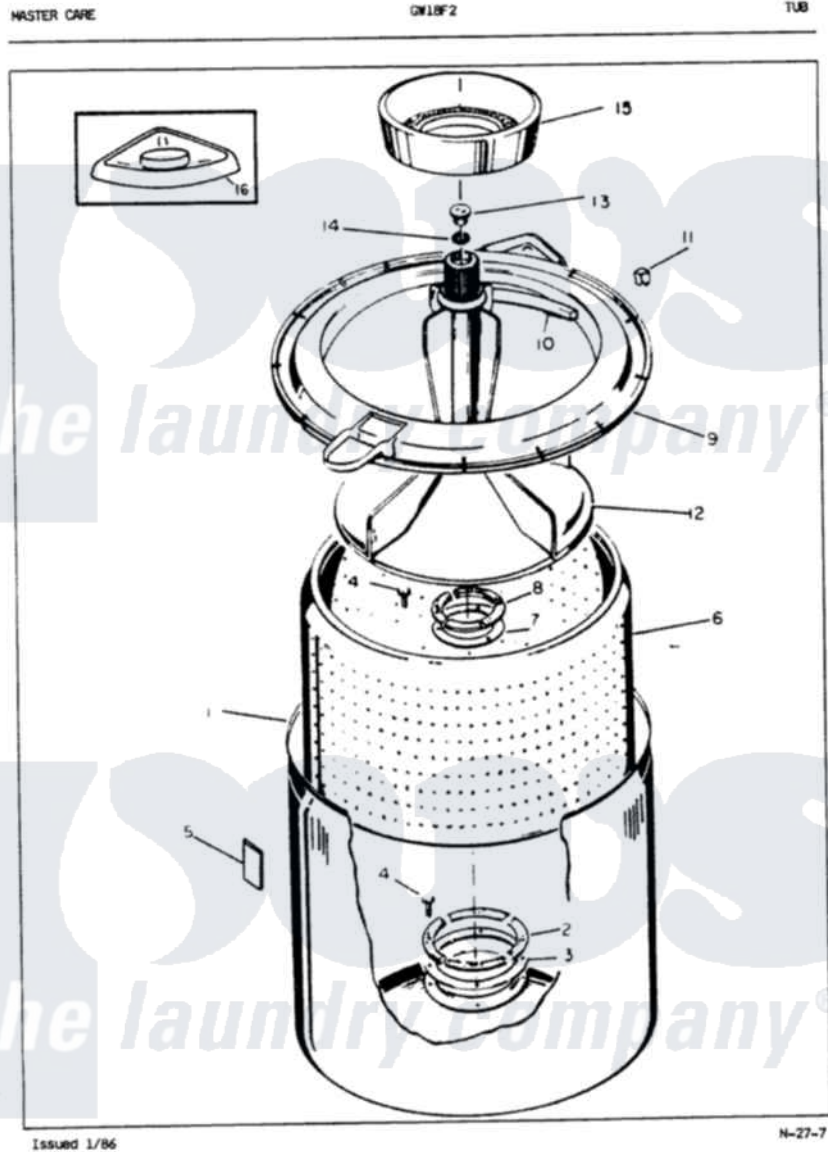

Maytag GW18F2W 05 - TUB (REV. A-D)

Maytag Residential Maytag GW18F2W Washer Parts Parts Diagram 05 - TUB (REV. A-D)
 Click on the part number to view part

Item	Original Part Number	Replaced By	Status	Part Description
1	33-9392		Not Available	TUB ASSEMBLY
2	33-8800	33-8800K		Plate
3	33-6905			Gasket
4	25-7783	4356852		Screw
5	33-3232	35-0538		Pad
6	33-9567	33-9500N		Basket Kit
"	35-0003		Not Available	BASKET ASM
7	33-8959			Gasket
"	33-6902			Gasket
8	33-8799		Not Available	REINF PLATE
9	35-0537	35-0993		Tub Top
10	33-3055			Gasket
11	25-7748			Clip
12	35-0049		Not Available	AGITATOR
13	33-6241			Cap
14	25-7330			Rubber Washer