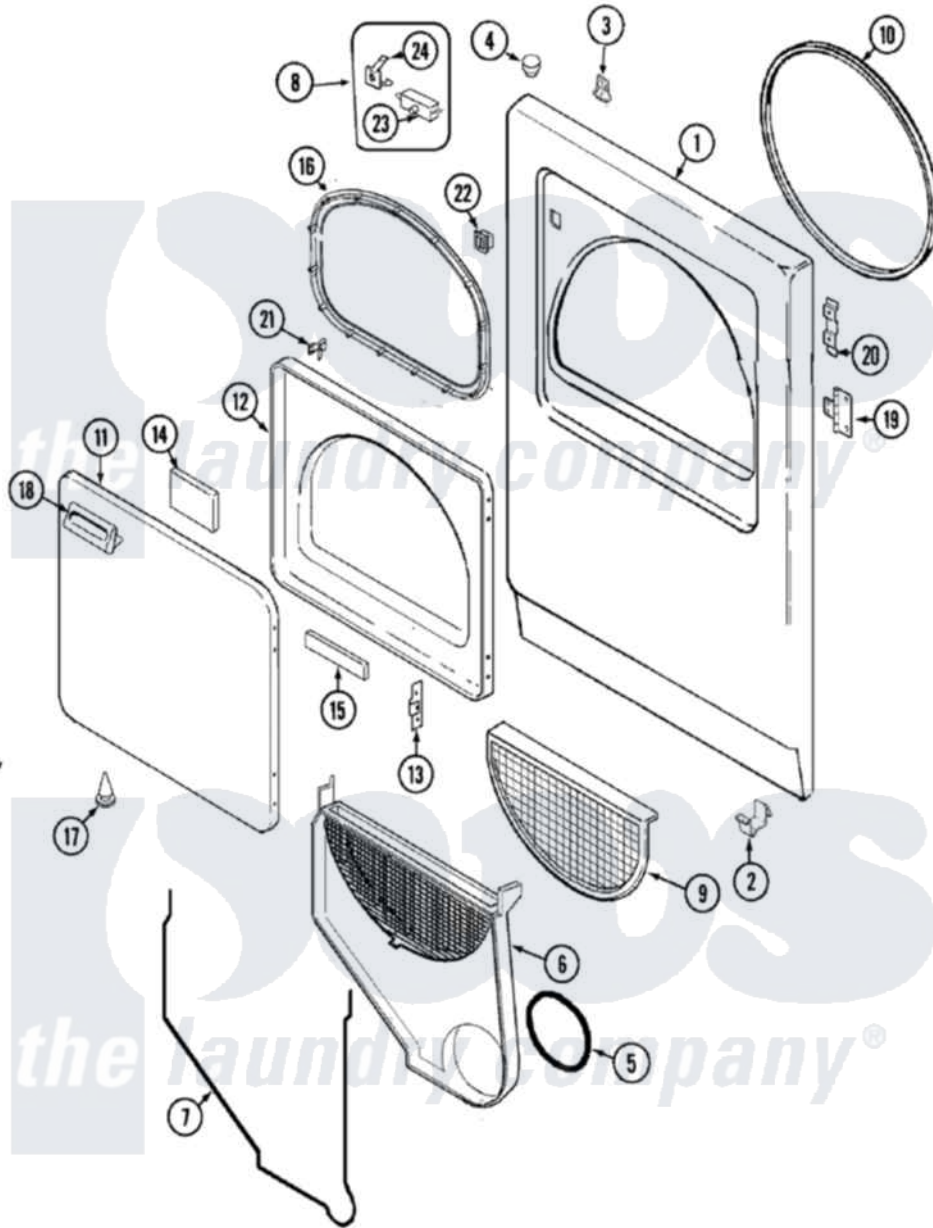

Maytag HYE2460AYW 03 - DOOR

Maytag Residential Maytag HYE2460AYW Dryer Parts Parts Diagram 03 - DOOR
 Click on the part number to view part

Item	Original Part Number	Replaced By	Status	Part Description
1	53-0726	31001771		Panel, Front
2	53-0120			Clip, Front Panel
3	31001526			Lock, Top
4	33-2653			Bumper, Cabinet
5	31001541			Seal, Blower/Collector Duct
6	25-7810	415013-35		Screw
"	12001324			Duct Kit, Collector
7	53-0204			Seal
8	LA-1005			Switch Kit
9	53-0918			Filter, Lint
10	53-0281	31001747		Seal Assembly
11	25-7752	3196169		Screw, Element
"	53-0154			Panel, Outer Door
12	53-0912		Not Available	PANEL, INNER DOOR (WHT)
13	53-0119			Clip, Hinge
14	53-1490			Door Pad

15	53-1491		Door Pad
16	31001529		Seal, Door
17	25-7889		Plug Button
18	53-0927		Handle, Door
"	25-7810	415013-35	Screw
19	25-7809		Screw, No.6-20 1/2 Flthd Torx
"	53-1492		Hinge, Dryer Door
20	53-0121	Not Available	TWIN NUT
"	31001786	98006631	Screw
21	53-2364	LA-1003	Door Catch Kit
22	53-0187	LA-1003	Door Catch Kit
23	53-0147	53-0148	Switch, Door
24	31001319		Clip, Switch