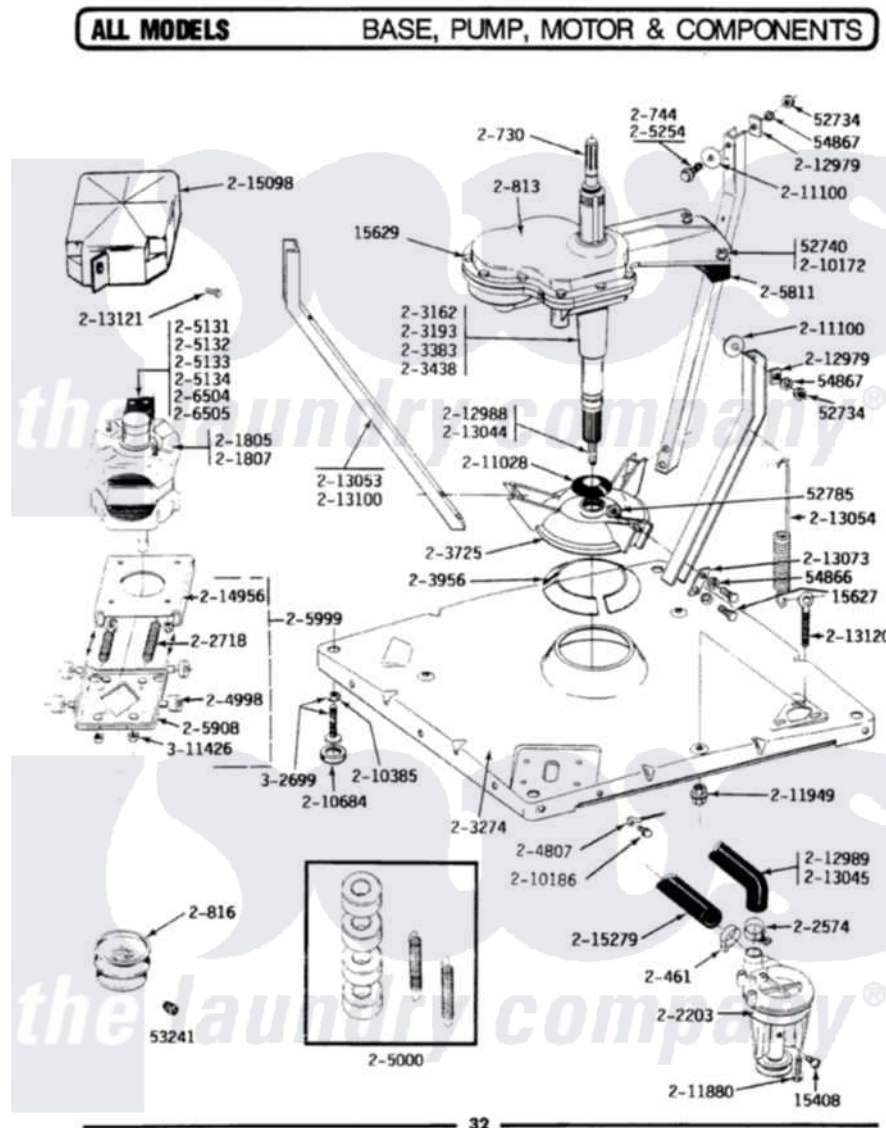

Maytag LA112 01 - BASE, PUMP, MOTOR & COMPONENTS

Maytag Residential Maytag LA112 Washer Parts Parts Diagram 01 - BASE, PUMP, MOTOR & COMPONENTS
 Click on the part number to view part

Item	Original Part Number	Replaced By	Status	Part Description
1	Y015408	22003235		Screw, Bearing Insert
2	Y015627			Screw- Hex
3	Y015629			Bolt, Grinding Chamber
4	Y052734			Nut, Carrage Bolts And Bracket
5	Y052740	62739		Nut, Lock
6	Y052785			Nut, Brace To Damper
7	Y053241			Set Screw, Motor Pulley
8	Y054866	486009		Lockwasher
9	Y054867			Washer, Lock
10	200461	285655		Clamp, Hose
11	200730	22002124		Shaft- Agi
12	200744	W10175939		Bolt
13	200813		Not Available	GEAR CASE COVER ASSEMBLY
14	200816	6-2008160		Pulley- MO
15	201805	12002351		Motor-Drve