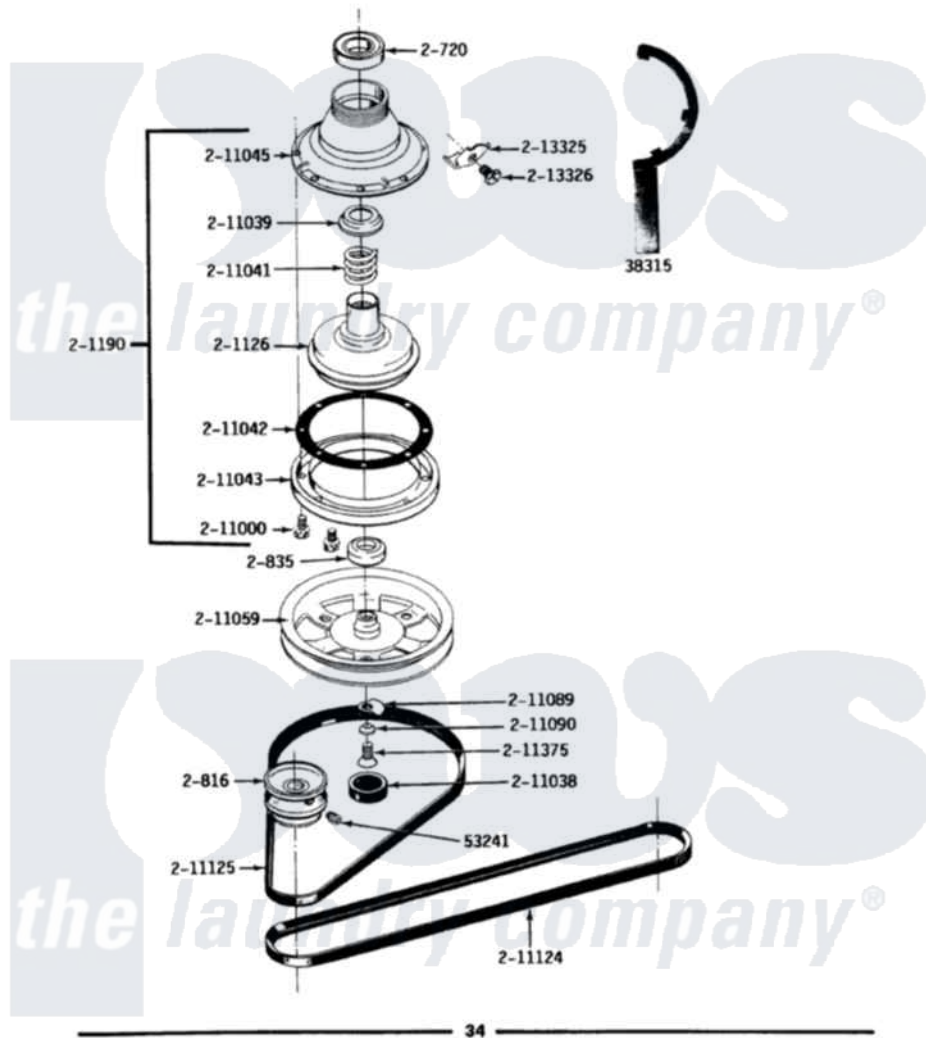

Maytag LA112 03 - CLUTCH, BRAKE & BELTS

ALL MODELS **CLUTCH, BRAKE & BELTS**

Maytag Residential Maytag LA112 Washer Parts Parts Diagram 03 - CLUTCH, BRAKE & BELTS
 Click on the part number to view part

Item	Original Part Number	Replaced By	Status	Part Description
1	Y038315	038315		Tool
2	Y053241			Set Screw, Motor Pulley
3	Y200720	22003441		Bearing, Rear
4	200816	6-2008160		Pulley- MO
5	200835			Bearing, Brake Rotor
6	201126	6-2011900		Brake Asse
7	201190	6-2011900		Brake Asse
8	211000			SCREW, BRAKE DRUM (HEX HEAD)
9	211038		Not Available	CAP, OIL RETAINER
10	211039	6-2011900		Brake Asse
11	211041	6-2011900		Brake Asse
12	211042	6-2011900		Brake Asse
13	211043	6-2011900		Brake Asse
14	211045	6-2011900		Brake Asse
15	211059	6-2301530		Pulley
16	211089			Lug, Stop Pulley

17	211090	22003555	Washer, Stop Lug
18	211124		Part Not Used
19	211125		V Belt, Drive Pulley
20	211375	681582	Screw
21	213325		Clip, Retaining
22	213326		Bolt, Sems Retaining Clip