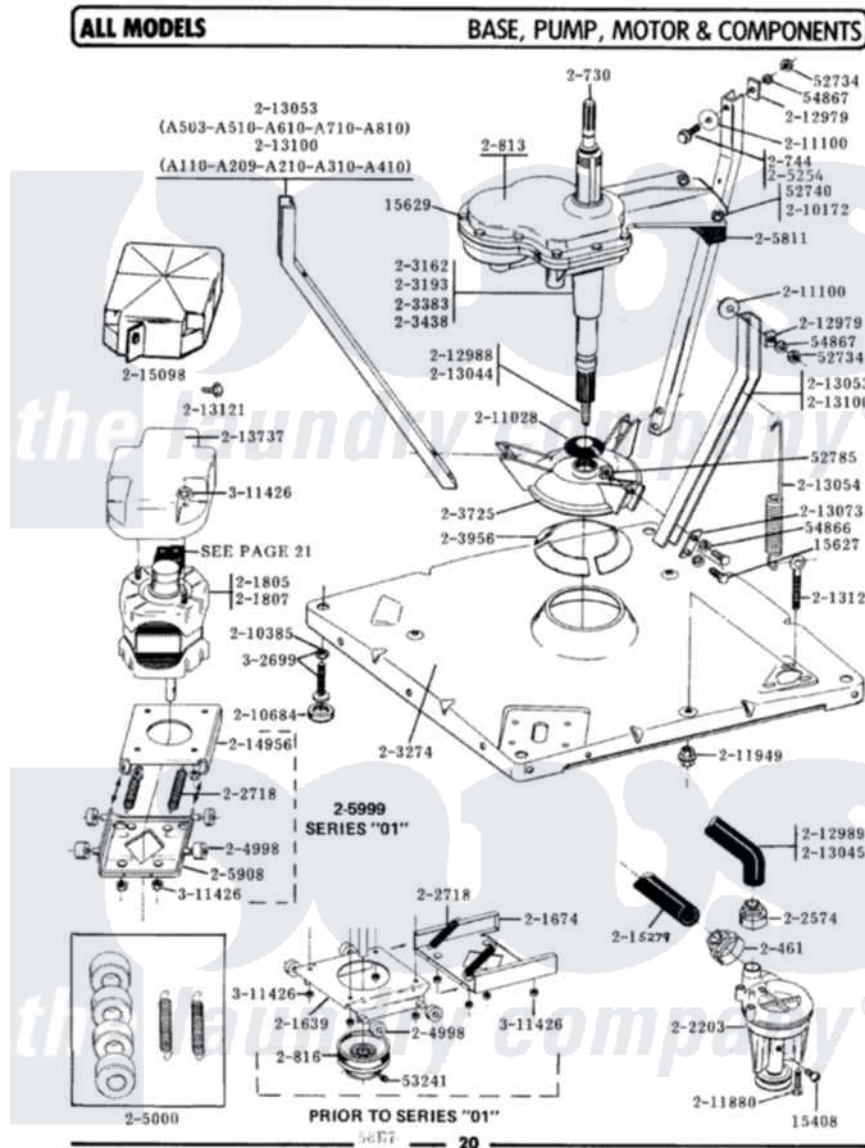

Maytag LA182 01 - BASE, PUMP, MOTOR & COMPONENTS

Maytag Residential Maytag LA182 Washer Parts Parts Diagram 01 - BASE, PUMP, MOTOR & COMPONENTS
Click on the part number to view part

Item	Original Part Number	Replaced By	Status	Part Description
1	Y015408	22003235		Screw, Bearing Insert
2	Y015627			Screw- Hex
3	Y015629			Bolt, Grinding Chamber
4	Y052734			Nut, Carrage Bolts And Bracket
5	Y052740	62739		Nut, Lock
6	Y052785			Nut, Brace To Damper
7	Y053241			Set Screw, Motor Pulley
8	Y054866	486009		Lockwasher
9	Y054867			Washer, Lock
10	200461	285655		Clamp, Hose
11	200730	22002124		Shaft- Agi
12	200744	W10175939		Bolt
13	200750		Not Available	GEAR CASE COVER
14	200813		Not Available	GEAR CASE COVER ASSEMBLY
15	200816	6-2008160		Pulley- MO