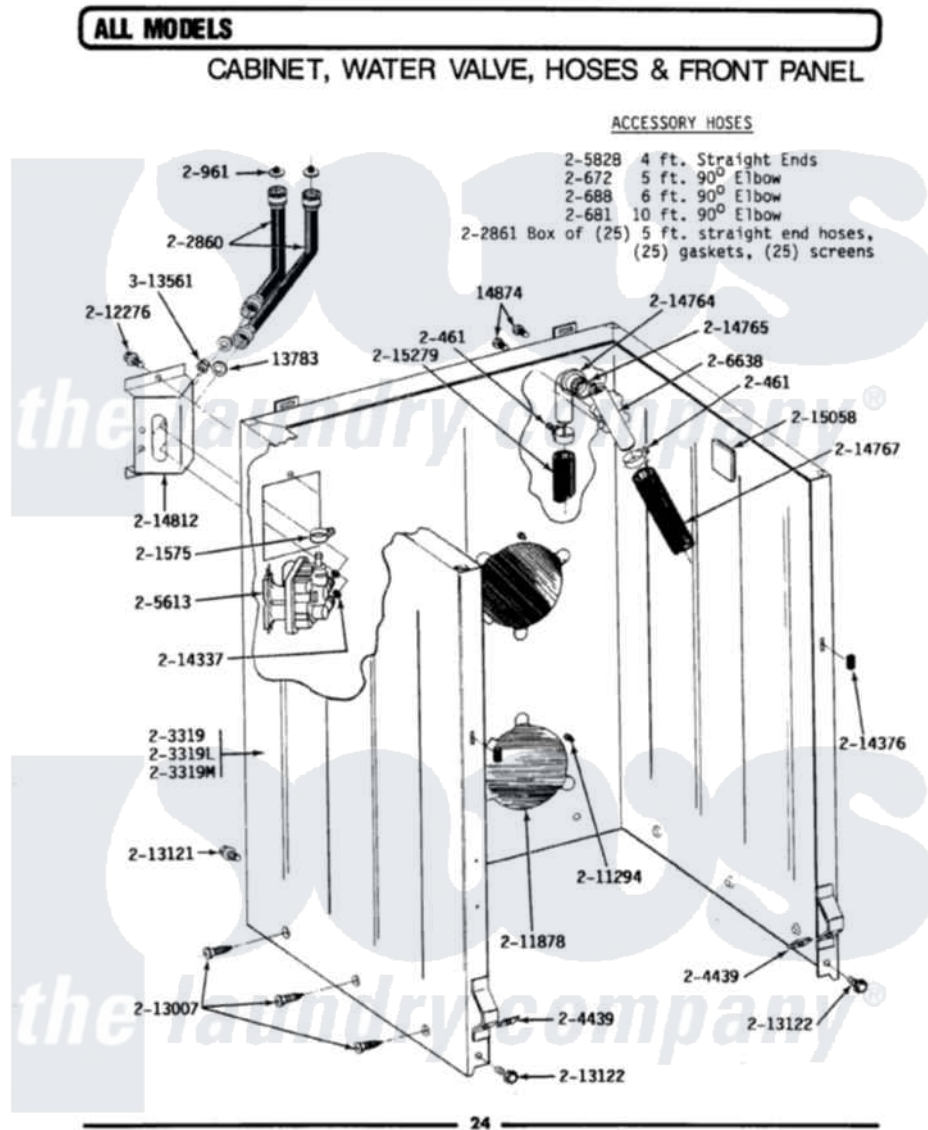

Maytag LA512 03 - CABINET\WATER VALVE\HOSES\FRNT PANEL

Maytag [Residential Maytag LA512 Washer Parts](#) Parts Diagram 03 - CABINET\WATER VALVE\HOSES\FRNT PANEL
 Click on the part number to view part

Item	Original Part Number	Replaced By	Status	Part Description
1	Y013783			Washer, Inlet Hose
2	Y014874			Screw, Idler Arm And Sleeve
3	200461	285655		Clamp, Hose
4	200672	76314		Hose, Inlet 6 Ft. Hose With Elbow
5	200681	21001467		Hose- 10'
6	200688	76314		Hose, Inlet 6 Ft. Hose With Elbow
7	Y200832			Capacitor
8	200961	12001413		Strainer And Washer Kit
9	201575			Clamp, Hose
10	202860			Inlet Hose Assembly
11	202861	202860		Inlet Hose Assembly
12	203237			No.17 Wire With Terminal
15	204439			Screw And Fstner Assembly
16	205613			Water Valve
17	205828	202860		Inlet Hose Assembly

18	206103		Capacitor Kit
19	206638		Siphon Break
20	211149		Clip, Capacitor
21	211294	90767	Screw, 8A X 3/8 HeX Washer Head Tapping
22	211878	Not Available	PLATE, ACCESS
23	212276	W10116760	Screw
24	212982	22001650	Fastener, Spring
27	213007		Xfor Cabinet See Cabinet, Back
28	213121	3400111	Screw, 12-14 X 5/8
29	213122	27001200	Screw
30	213846		Guard, Belt
31	214337	96160	Screen
32	214376	22002331	Spacer, Front Panel
33	214764	208847	Elbow
34	214765		Gasket, Siphon Break
35	214767	22001448	Hose, Pump
36	214812	22002361	Bracket, Water Valve
37	215058		Pad, Cabinet Bumper
38	215279	22003410	Hose, Drain
39	Y313561		Screw----NA