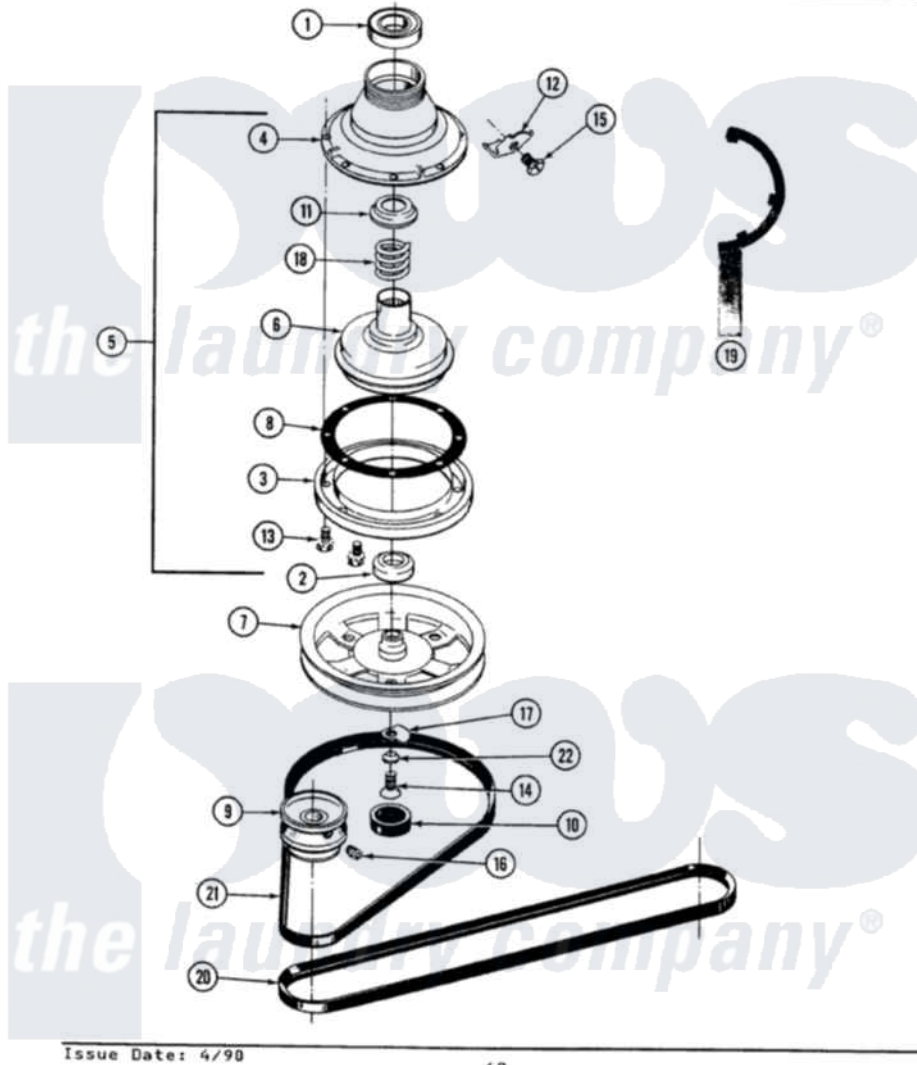

# Maytag LA5910 03 - CLUTCH, BRAKE & BELTS

SECTION: CLUTCH, BRAKE & BELTS  
 MODEL: ALL MODELS

Maytag Residential Maytag LA5910 Washer Parts Parts Diagram 03 - CLUTCH, BRAKE & BELTS  
 Click on the part number to view part

Item	Original Part Number	Replaced By	Status	Part Description
1	Y200720	<a href="#">22003441</a>		Bearing, Rear
2	<a href="#">200835</a>			Bearing, Brake Rotor
3	211043	<a href="#">6-2011900</a>		Brake Asse
4	211045	<a href="#">6-2011900</a>		Brake Asse
5	201190	<a href="#">6-2011900</a>		Brake Asse
6	201126	<a href="#">6-2011900</a>		Brake Asse
7	211059	<a href="#">6-2301530</a>		Pulley
8	211042	<a href="#">6-2011900</a>		Brake Asse
9	200816	<a href="#">6-2008160</a>		Pulley- MO
10	211038		Not Available	CAP, OIL RETAINER
11	211039	<a href="#">6-2011900</a>		Brake Asse
12	<a href="#">213325</a>			Clip, Retaining
13	211000			SCREW, BRAKE DRUM (HEX HEAD)
14	211375	<a href="#">681582</a>		Screw
15	<a href="#">213326</a>			Bolt, Sems Retaining Clip
16	<a href="#">Y053241</a>			Set Screw, Motor Pulley

17	<a href="#">211089</a>		Lug, Stop Pulley
18	211041	<a href="#">6-2011900</a>	Brake Asse
19	Y038315	<a href="#">038315</a>	Tool
20	<a href="#">211124</a>		Part Not Used
21	<a href="#">211125</a>		V Belt, Drive Pulley
22	211090	<a href="#">22003555</a>	Washer, Stop Lug