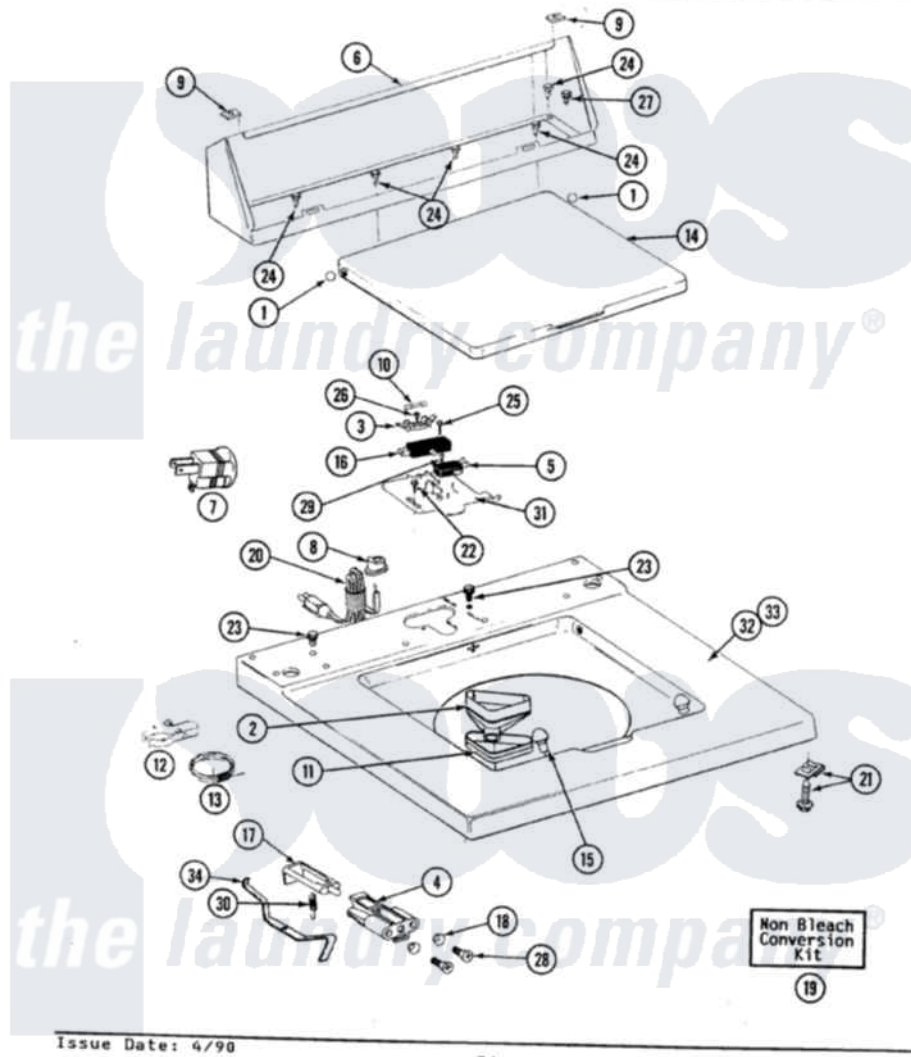

Maytag LA5910 06 - TOP COVER, CONSOLE & LID SWITCH

SECTION: TOP COVER, CONSOLE & LID SWITCH
 MODEL: ALL MODELS

Issue Date: 4/98

34

Maytag [Residential Maytag LA5910 Washer Parts](#) Parts Diagram 06 - TOP COVER, CONSOLE & LID SWITCH
 Click on the part number to view part

Item	Original Part Number	Replaced By	Status	Part Description
1	211726			Hinge, Ball Lid
2	215578			Bleach Inlet Almond
3	207167			Block, Fuse
4	216256		Not Available	BRACKET, UNBALANCE
"	214279	204968		Plunger And Bracket Assembly--W
5	207166			Switch, Check
6	205635L		Not Available	CONSOLE (ALM)
7	Y201808			Converter
8	211881			Grommet, Cord Part Not Used-Gas Models Only
9	215075			Fastener, Control Panel To Console
10	207168	22001682		Switch Assembly, Lid W/4amp Fuse
11	214436			Gasket
12	301548			Clamp, Ground Wire
13	311155			Ground Wire And Clamp

14	212073L		Not Available	LID-ALMOND
15	212716			Bumper, Lid
16	205415	279347		Switch-Lid
17	208591		Not Available	KIT, PLUNGER & BRACKET
"	215700		Not Available	LID SWITCH PLUNGER
18	211500			Washer, Bracket To Top Cover
19	205997			Non-Bleach Conversion Kit
20	204590			Cord, Power
21	204445			Screw And Fastener Assembly
22	207159	489355		Screw, 8 X 1/2
23	210186	3370225		Screw
24	211294	90767		Screw, 8A X 3/8 HeX Washer Head Tapping
25	213501			Screw, No.6-20 X 1-1/8 Inch
26	215705	Y311711		Screw, Fuse Block
27	Y313559			Screw
28	910182	25-7809		Screw, No.6-20 1/2 Flthd Torx
29	912012	3400409		Screw
30	213720			Spring, Lid Switch
31	Y215699	22001678		Bracket, Switch And Fuse
32	207170L			Top Cover Assembly ALM---- NA
34	215704			Lever, Unbalance