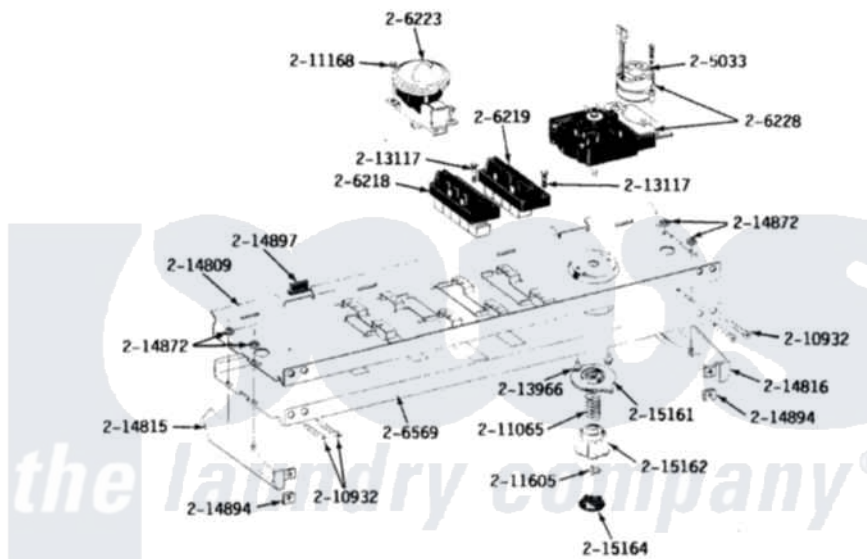

Maytag LA712 04 - CONTROL PANEL (A712)

MODEL A712 CONTROL PANEL

A712

2-15211
Button for the
2-6218 and 2-6219
switches

the laundry company®

Maytag [Residential Maytag LA712 Washer Parts](#) Parts Diagram 04 - CONTROL PANEL (A712)

[Click on the part number to view part](#)

Item	Original Part Number	Replaced By	Status	Part Description
1	205033	22205033		Motor- Tim
2	206218		Not Available	WATER TEMPERATURE SWITCH---NA
3	206219		Not Available	SPEED CONTROL SWITCH
4	206223	22206223		Switch- Wa
5	206228			Timer
6	206569		Not Available	CONTROL PANEL
7	210932			Screw, No.8 X 9/16 Ctsk Note: Screw, Inlet Duct
8	211065			Spring, Index Wheel
9	211168	W10139210		Screw, 8-18 X 5/16
10	211605			Bezel, Timer Dial
11	213117	67006908		Screw, Ice Rack
12	213966	3400014		Screw
13	214809			Back Up Plate
14	214815			End Cap F/Control Panel-LH
15	214816			End Cap F/Control Panel-RH

the laundry company®

16	214872		Palnut, End Cap Note: Nut, Lamp Holder
17	214894		Fastener, End Cap
18	214897		Pad, Control Panel
19	215161	22001571	Bezel, Timer Dial
20	215162		Timer Knob
21	215164	Not Available	CAP FOR KNOB