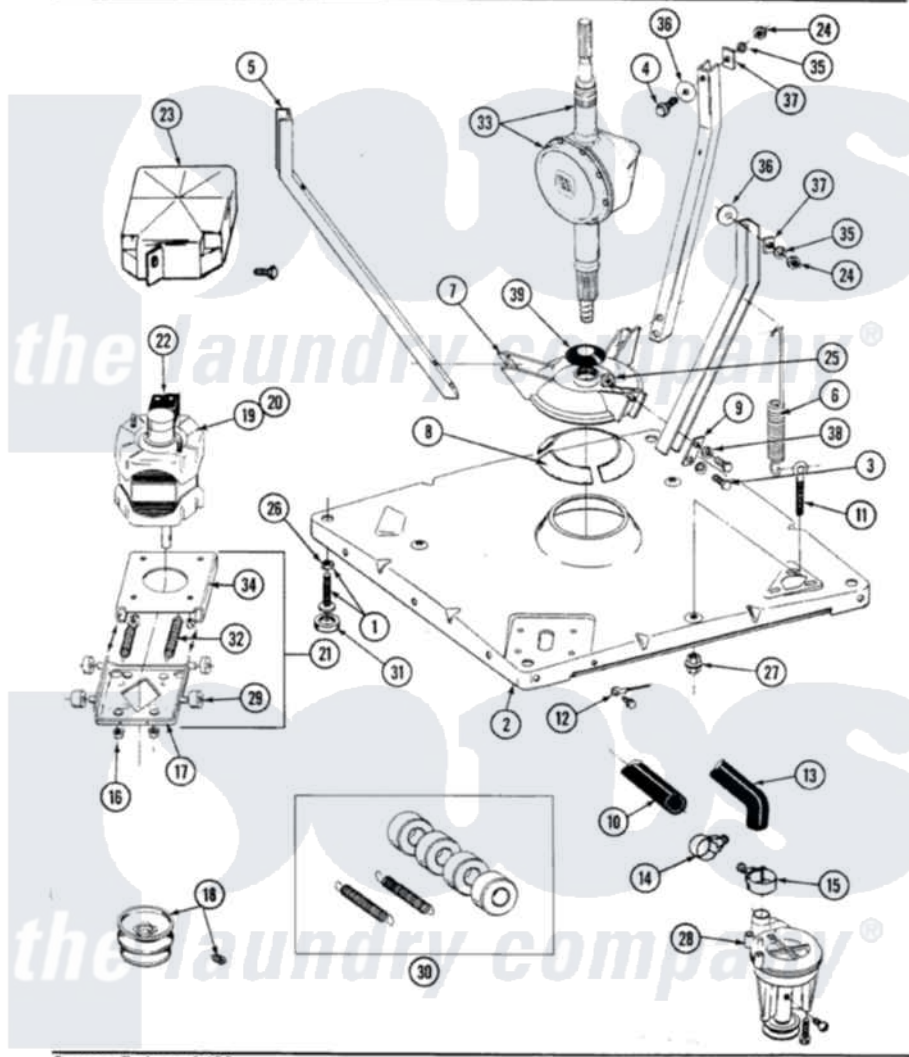

Maytag LA7300 01 - BASE, PUMP, MOTOR & COMPONENTS

SECTION: BASE, PUMP, MOTOR & COMPONENTS
 MODEL: ALL MODELS

Issue Date: 6/90

40

Maytag Residential Maytag LA7300 Washer Parts Parts Diagram 01 - BASE, PUMP, MOTOR & COMPONENTS
 Click on the part number to view part

Item	Original Part Number	Replaced By	Status	Part Description
1	Y302699	22003428		Leg, Adjustable
2	203274			Base With Damper Pads
3	Y015627			Screw- Hex
4	205254	W10175938		Bolt
"	200744	W10175939		Bolt
5	213100		Not Available	PART NOT USED
6	213054			Centering Spring - 3 Used
7	203725			Damper W/Bolt And Clip
8	203956			Damper Pad Kit
9	213073			Washer, Double Brace
10	214767	22001448		Hose, Pump
11	213120	216416		Bolt, Eye/Centering Spring
12	210186	3370225		Screw
"	204807			Ground Wire, Supp. Plte To Top Cover
13	Y212989			Hose, Outer Tub To Pump
14	200461	285655		Clamp, Hose