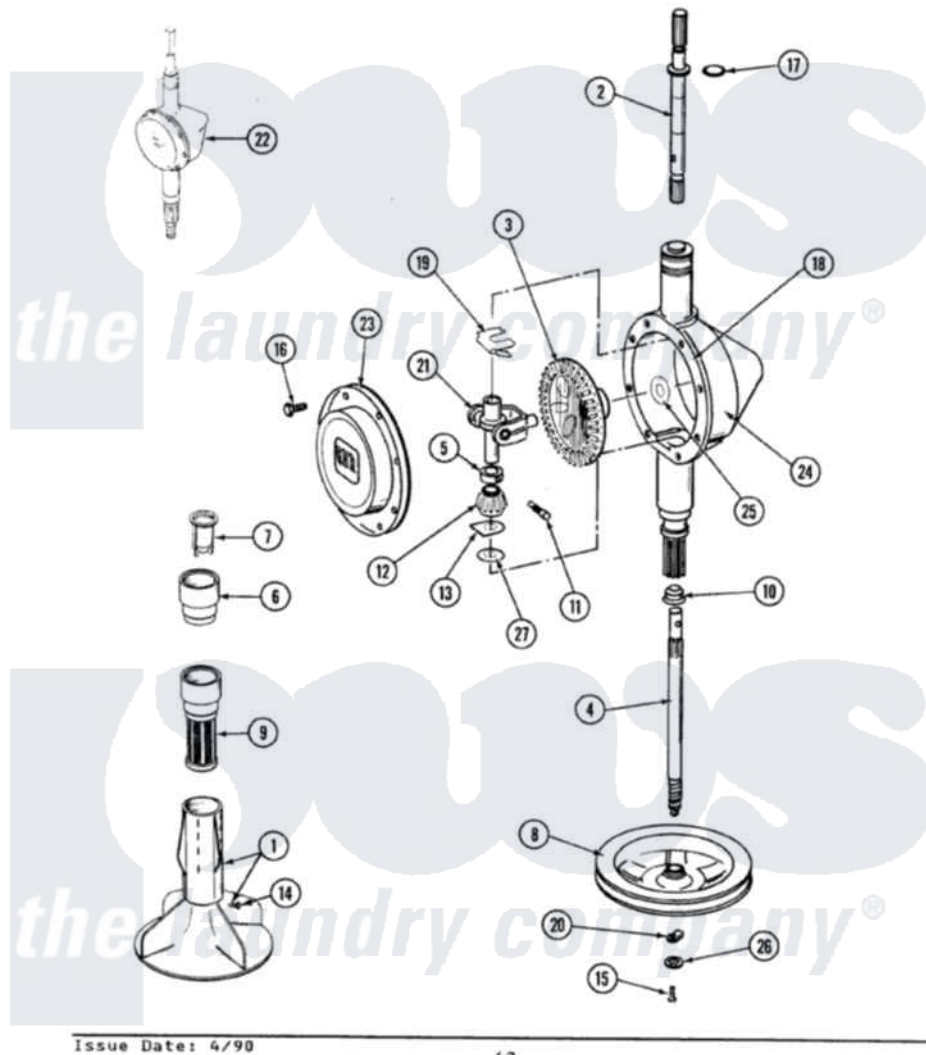

Maytag LA9800 06 - ORBITAL TRANSMISSION

SECTION: ORBITAL TRANSMISSION
MODEL: ALL MODELS

Issue Date: 4/90

42

Maytag [Residential Maytag LA9800 Washer Parts](#) Parts Diagram 06 - ORBITAL TRANSMISSION
Click on the part number to view part

Item	Original Part Number	Replaced By	Status	Part Description
1	207228			Agitator W/Lock Screw
2	207153	6-2097820		Kit- Shaft
3	206713	6-2067130		Gear- Beve
4	215410	12001450		Ctr Shaft W/Collar Andkeeper- Dp
5	215415		Not Available	COLLAR, LOWER
6	215721			Dispensing Cap
7	215733			Dispensing Cup
8	211059	6-2301530		Pulley
9	207426			Lint Filter Deep
"	207657			Lint Filter Deep
10	206602	207843		Lip Seal Repair Kit
11	Y206629			Pin, Collar
12	215401	W10221114		Pinion
13	215395			Plate, Clutch
14	206478		Not Available	SCREW & WASHER FOR AGITATOR

15	211375	681582	Screw
16	215417	Not Available	SCREW, TRANSMISSION COVER
17	210690		Seal, Rubber
18	Y058700	675652	Adhesive
19	215581		Spring, Agitator Shaft
20	211089		Lug, Stop Pulley
21	206685	6-2066850	Yoke
22	206707	6-2097750	Trans Dee
23	206628		Cover, Transmission
24	206624	6-2097750	Trans Dee
25	215394		Washer, Bevel Gear
26	211090	22003555	Washer, Stop Lug
27	211483	6-2114830	Washer- SP