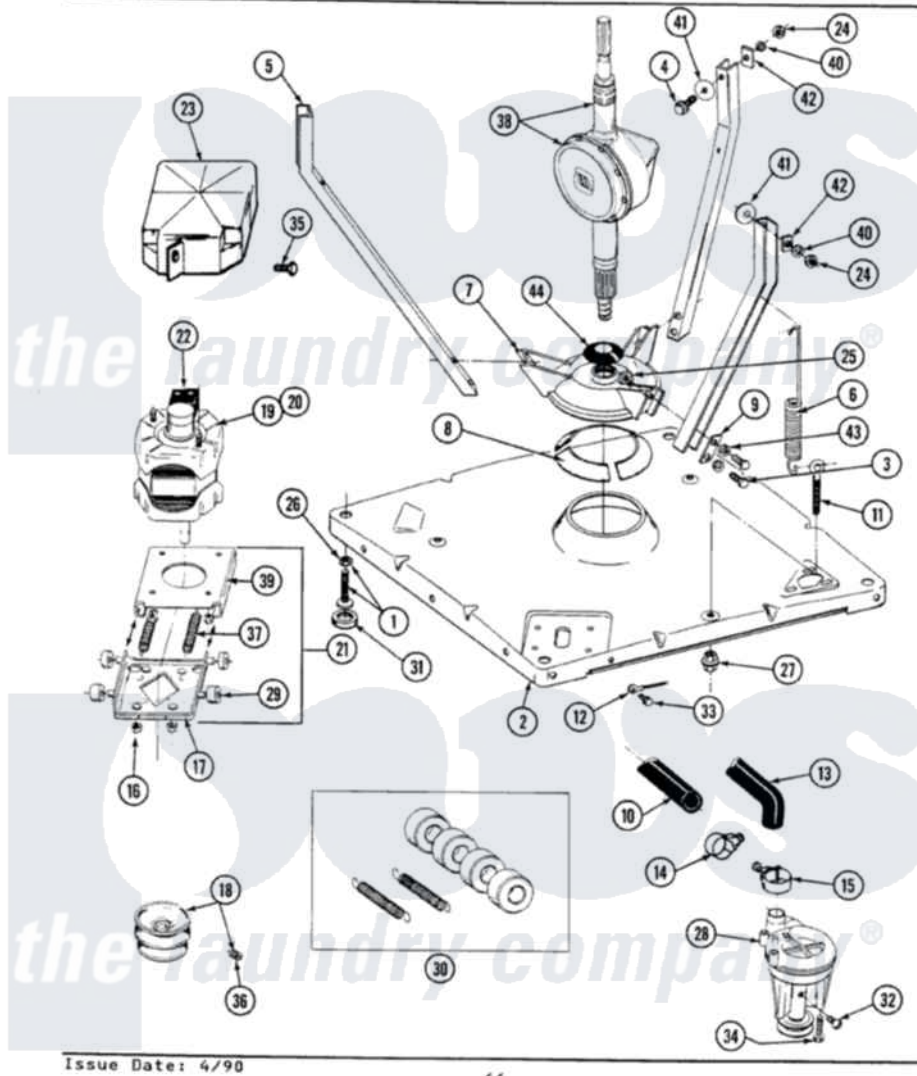

Maytag LA9900 01 - BASE, PUMP, MOTOR & COMPONENTS

SECTION: BASE, PUMP, MOTOR & COMPONENTS
 MODEL: ALL MODELS

Issue Date: 4/90

44

Maytag Residential Maytag LA9900 Washer Parts Parts Diagram 01 - BASE, PUMP, MOTOR & COMPONENTS
 Click on the part number to view part

Item	Original Part Number	Replaced By	Status	Part Description
1	Y302699	22003428		Leg, Adjustable
2	203274			Base With Damper Pads
3	Y015627			Screw- Hex
4	205254	W10175938		Bolt
"	200744	W10175939		Bolt
5	213053			Brace, Tub Part Not Used
6	213054			Centering Spring - 3 Used
7	203725			Damper W/Bolt And Clip
8	203956			Damper Pad Kit
9	213073			Washer, Double Brace
10	214767	22001448		Hose, Pump
11	213120	216416		Bolt, Eye/Centering Spring
12	204807			Ground Wire, Supp. Plte To Top Cover
13	213045			Hose, Outer Tub Part Not Used
14	200461	285655		Clamp, Hose