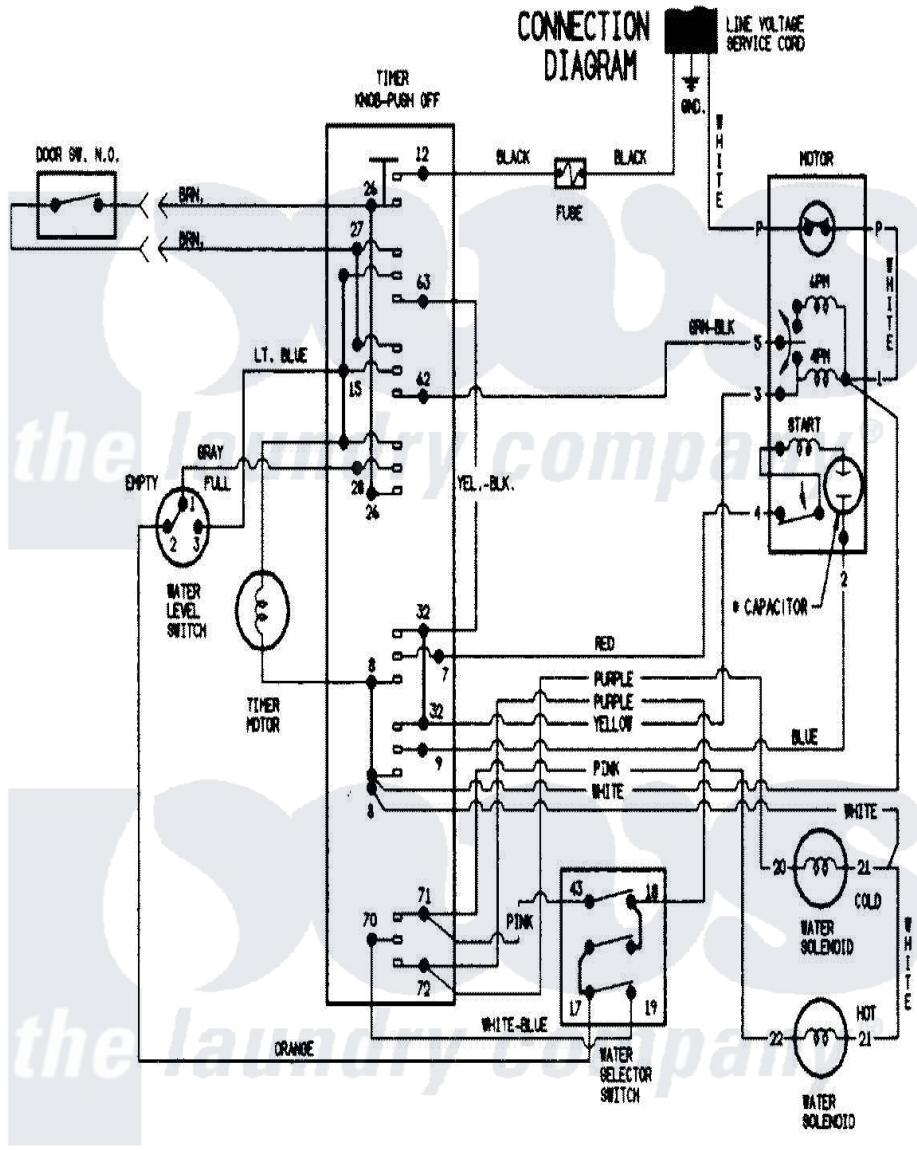

# Maytag LAT1000GGE 07 - WIRING INFORMATION

Maytag [Residential Maytag LAT1000GGE Washer Parts](#) Parts Diagram 07 - WIRING INFORMATION  
 Click on the part number to view part

Item	Original Part Number	Replaced By	Status	Part Description
NI	15002153		Not Available	WIRING INFORMATION