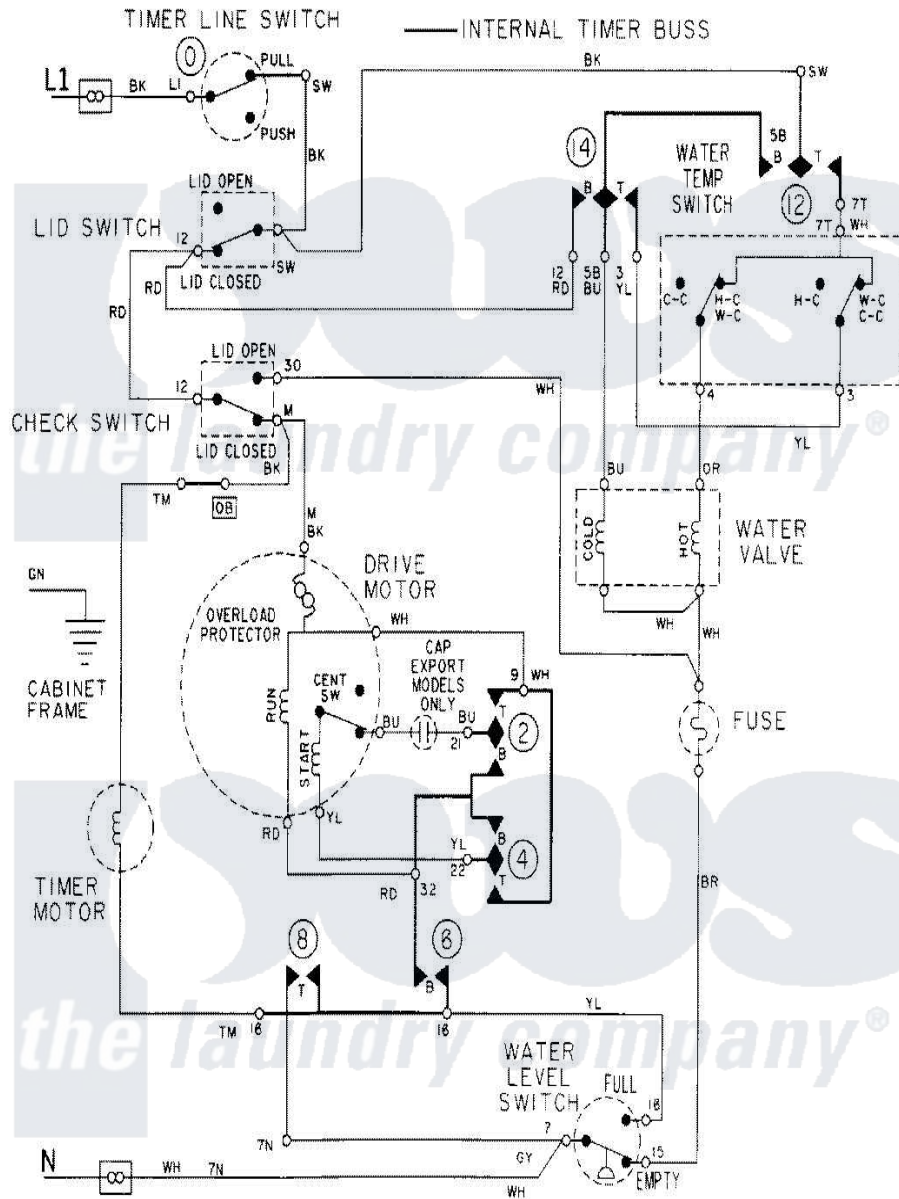

Maytag LAT1916ABE 08 - WIRING INFORMATION

Maytag Residential Maytag LAT1916ABE Washer Parts Parts Diagram 08 - WIRING INFORMATION
 Click on the part number to view part

| Item | Original Part Number | Replaced By | Status | Part Description |
|------|----------------------|-------------|---------------|--------------------|
| NI | 15002088 | | Not Available | WIRING INFORMATION |
| " | 15001971 | | Not Available | WIRING INFORMATION |