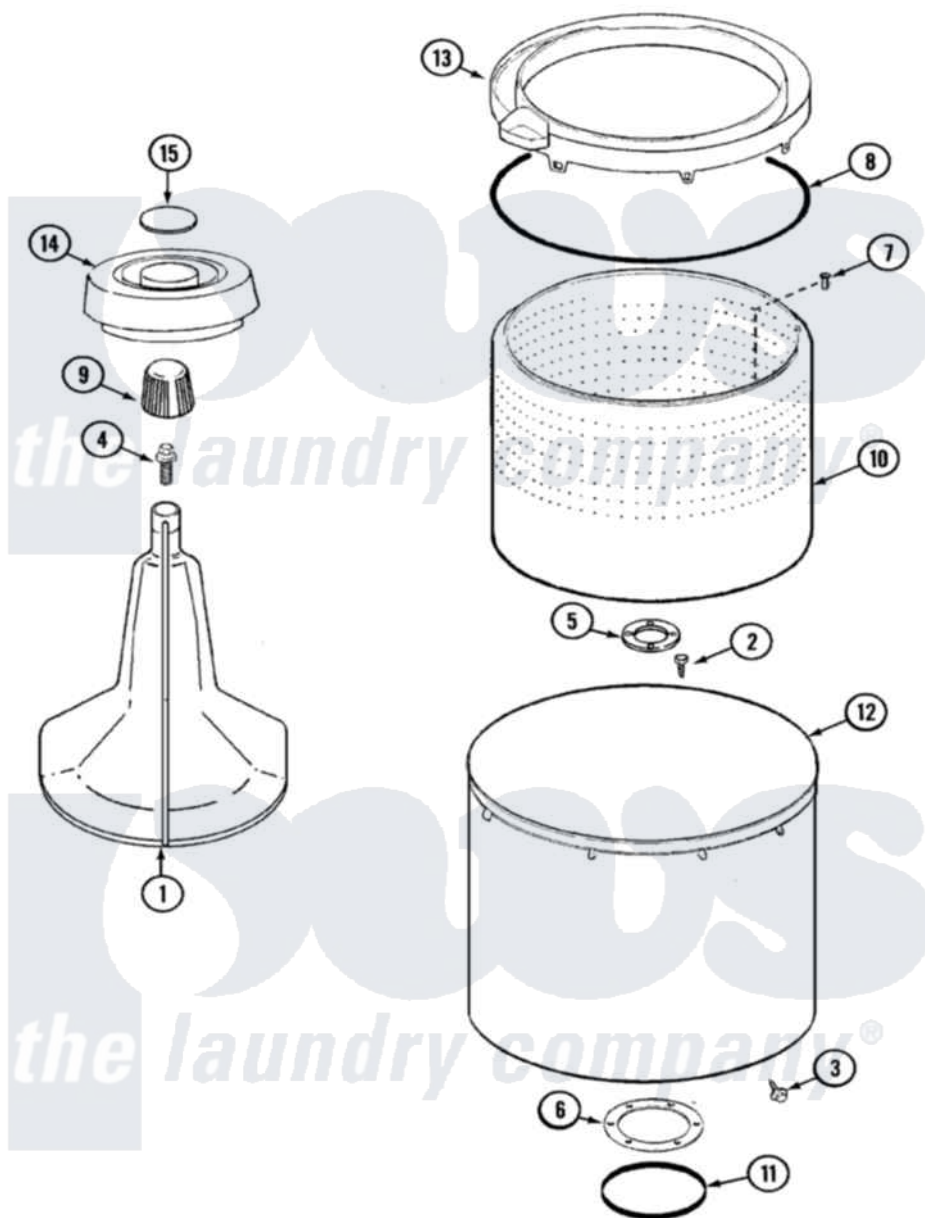

# Maytag LAT2000AKE 06 - TUB

Maytag [Residential Maytag LAT2000AKE Washer Parts](#) Parts Diagram 06 - TUB  
 Click on the part number to view part

Item	Original Part Number	Replaced By	Status	Part Description
1	<a href="#">35-3580</a>			Agitator
2	25-7947	<a href="#">21001063</a>		Screw, Shoulder
3	25-7953	<a href="#">22002933</a>		Screw
4	25-7948	<a href="#">W10309247</a>		Screw
5	<a href="#">35-3685</a>			Gasket, Basket To Centerpost
6	<a href="#">35-3686</a>			Gasket, Tub To Housing
7	25-7965	<a href="#">3400504</a>		Screw
8	<a href="#">35-2328</a>			Seal, Tub Top
9	<a href="#">35-2733</a>			Cap, Agitator
10	35-3687		Not Available	BASKET, SPIN
11	<a href="#">35-2978</a>			Seal, Tub/Housing
12	<a href="#">35-3700</a>			Tub Assembly
13	35-3578		Not Available	TOP, TUB
14	<a href="#">35-2550</a>			Dispenser, Rinse
15	21001269		Not Available	INSERT, RINSE DISPENSER