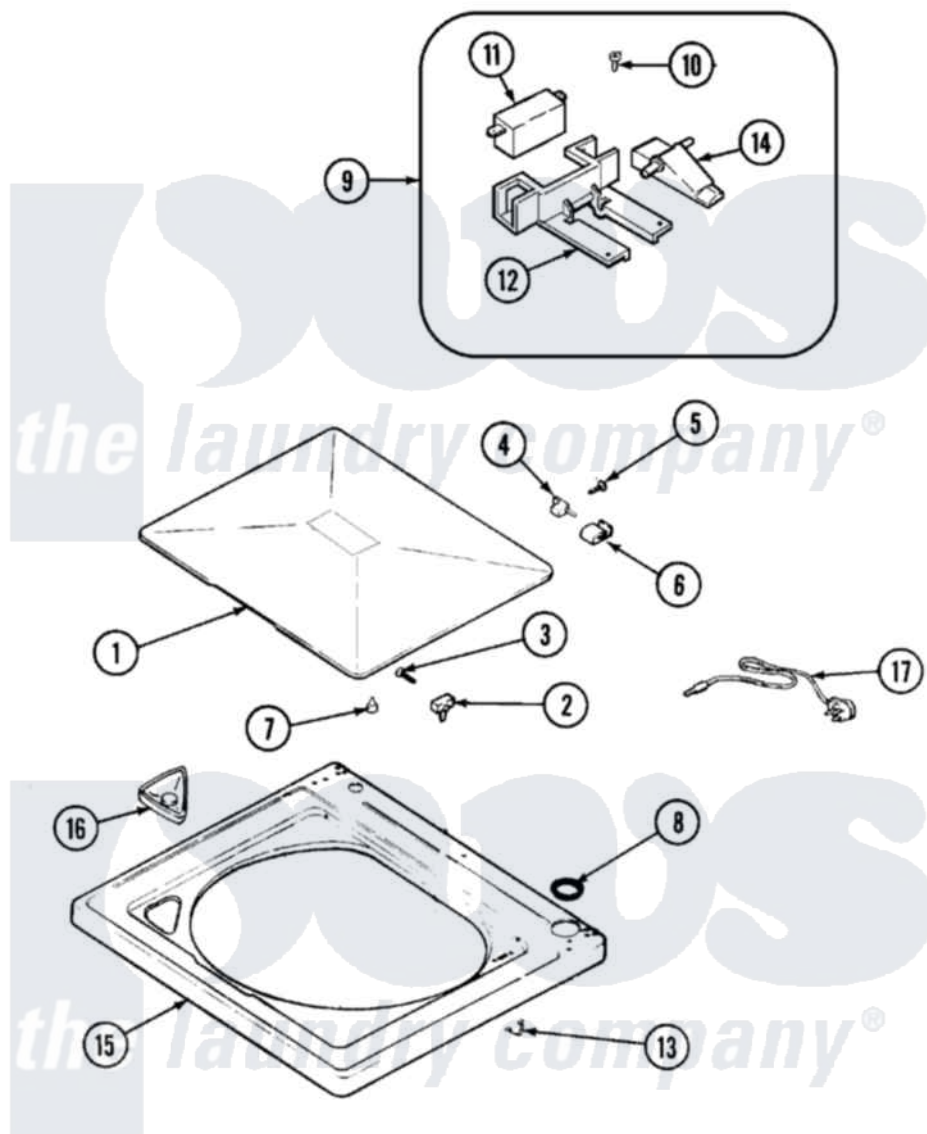

Maytag LAT2000GGE 04 - TOP

Maytag [Residential Maytag LAT2000GGE Washer Parts](#) Parts Diagram 04 - TOP
 Click on the part number to view part

Item	Original Part Number	Replaced By	Status	Part Description
1	35-2026			Lid
2	43-0057			Actuator, Door Switch
3	25-7438			Screw
4	35-2045			Pin, Hinge
5	25-7893			Screw
6	35-2044			Hinge, Lid
7	35-0581			Bumper, Door
8	35-2063			Bushing, Insulator
9	21001137	12001187		Kit, Lid Switch Assembly
10	21001136	3400872		Screw, 8-18 X 3/8
11	21001148	12001187		Kit, Lid Switch Assembly
12	21001135			Housing, Lid Switch
13	25-7878			Clip
14	21001134			Lever, Lid Switch
15	35-2739			Top, Cabinet
16	21001167			Dispenser, Bleach