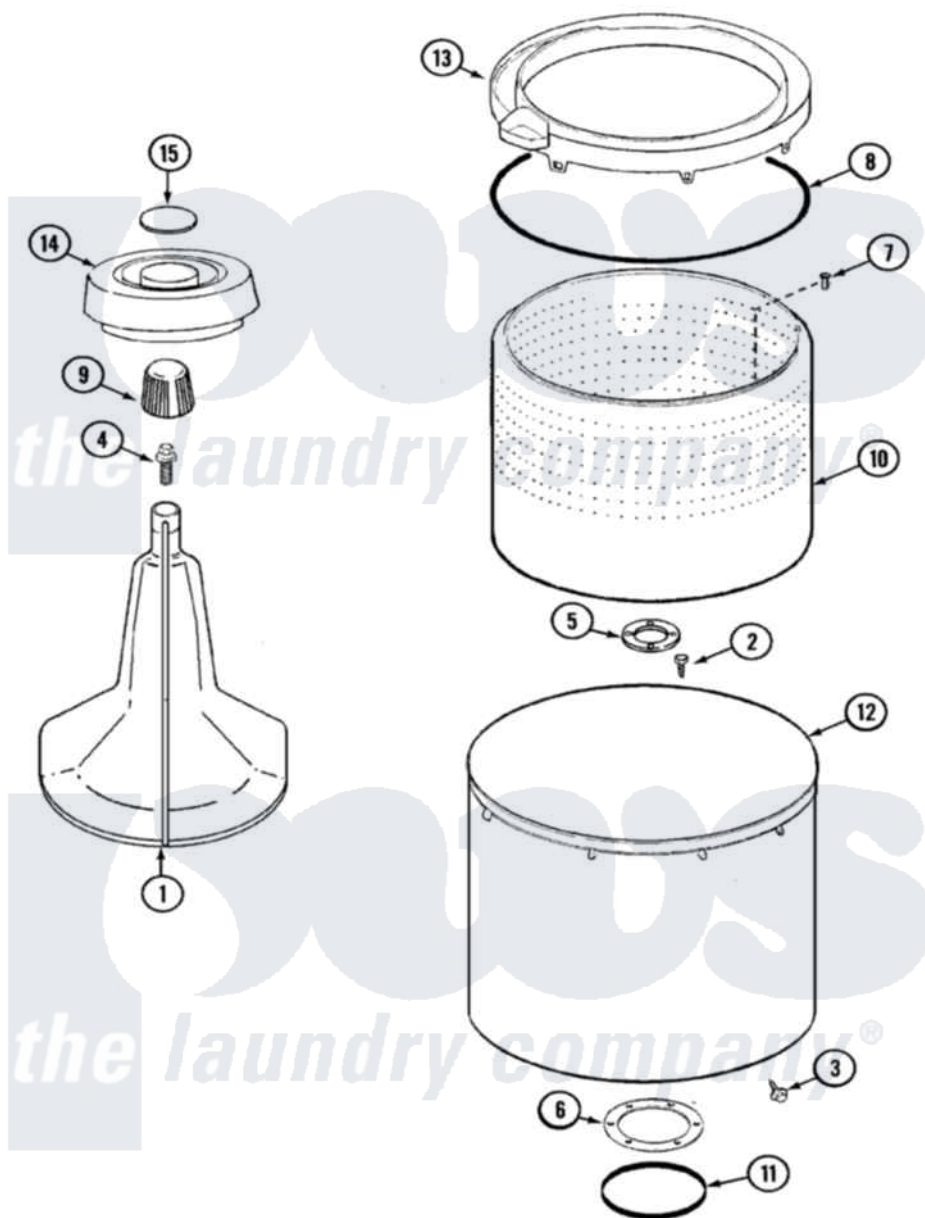

Maytag LAT2000GGE 06 - TUB

Maytag [Residential Maytag LAT2000GGE Washer Parts](#) Parts Diagram 06 - TUB
 Click on the part number to view part

Item	Original Part Number	Replaced By	Status	Part Description
1	35-3580			Agitator
2	25-7947	21001063		Screw, Shoulder
3	25-7953	22002933		Screw
4	25-7948	W10309247		Screw
5	35-3685			Gasket, Basket To Centerpost
6	35-3686			Gasket, Tub To Housing
7	25-7965	3400504		Screw
8	35-2328			Seal, Tub Top
9	35-2733			Cap, Agitator
10	35-3687		Not Available	BASKET, SPIN
11	35-2978			Seal, Tub/Housing
12	35-3700			Tub Assembly
13	35-3578		Not Available	TOP, TUB
14	35-2550			Dispenser, Rinse
15	21001269		Not Available	INSERT, RINSE DISPENSER