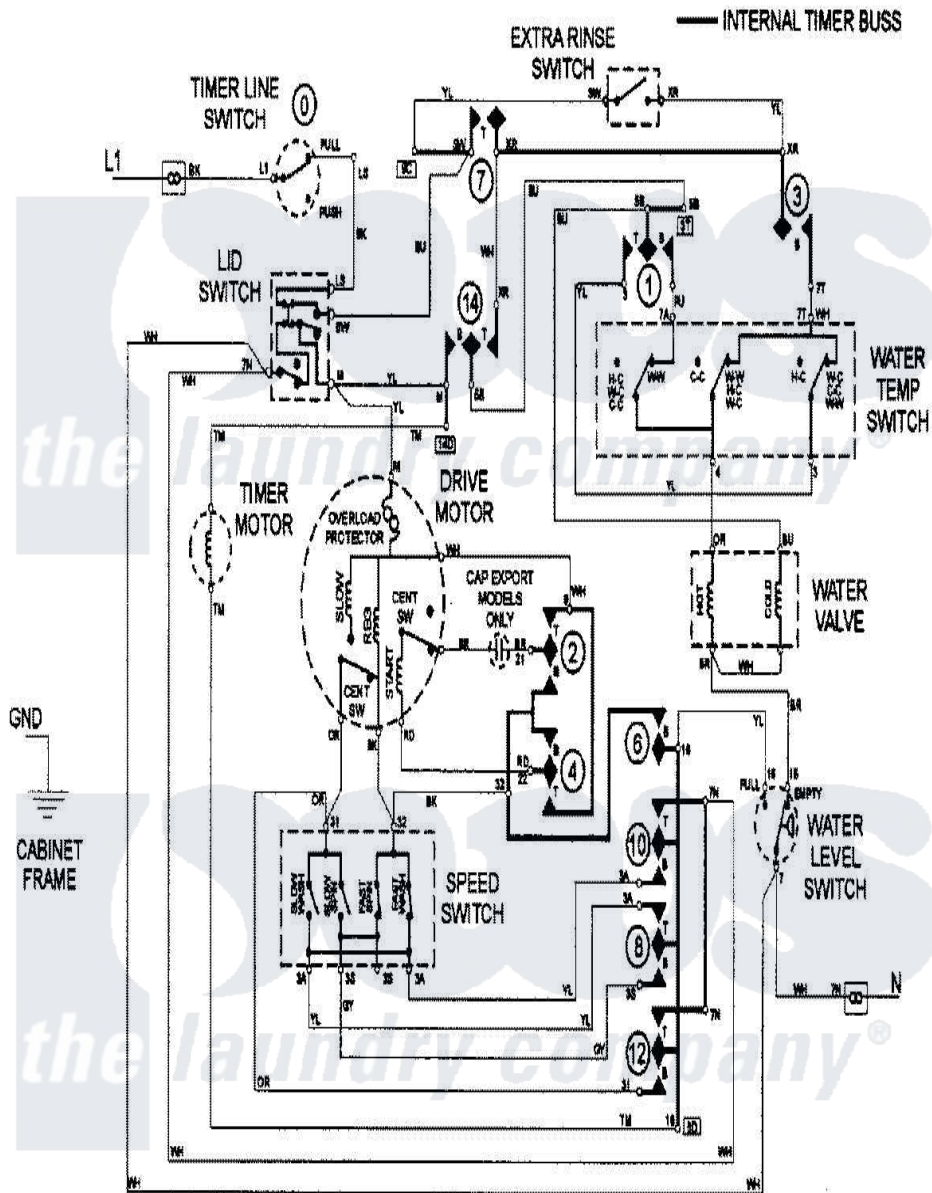

Maytag LAT3500AAE 08 - WIRING INFORMATION

Maytag Residential Maytag LAT3500AAE Washer Parts Parts Diagram 08 - WIRING INFORMATION
 Click on the part number to view part

Item	Original Part Number	Replaced By	Status	Part Description
NI	15002562		Not Available	WIRING INFORMATION