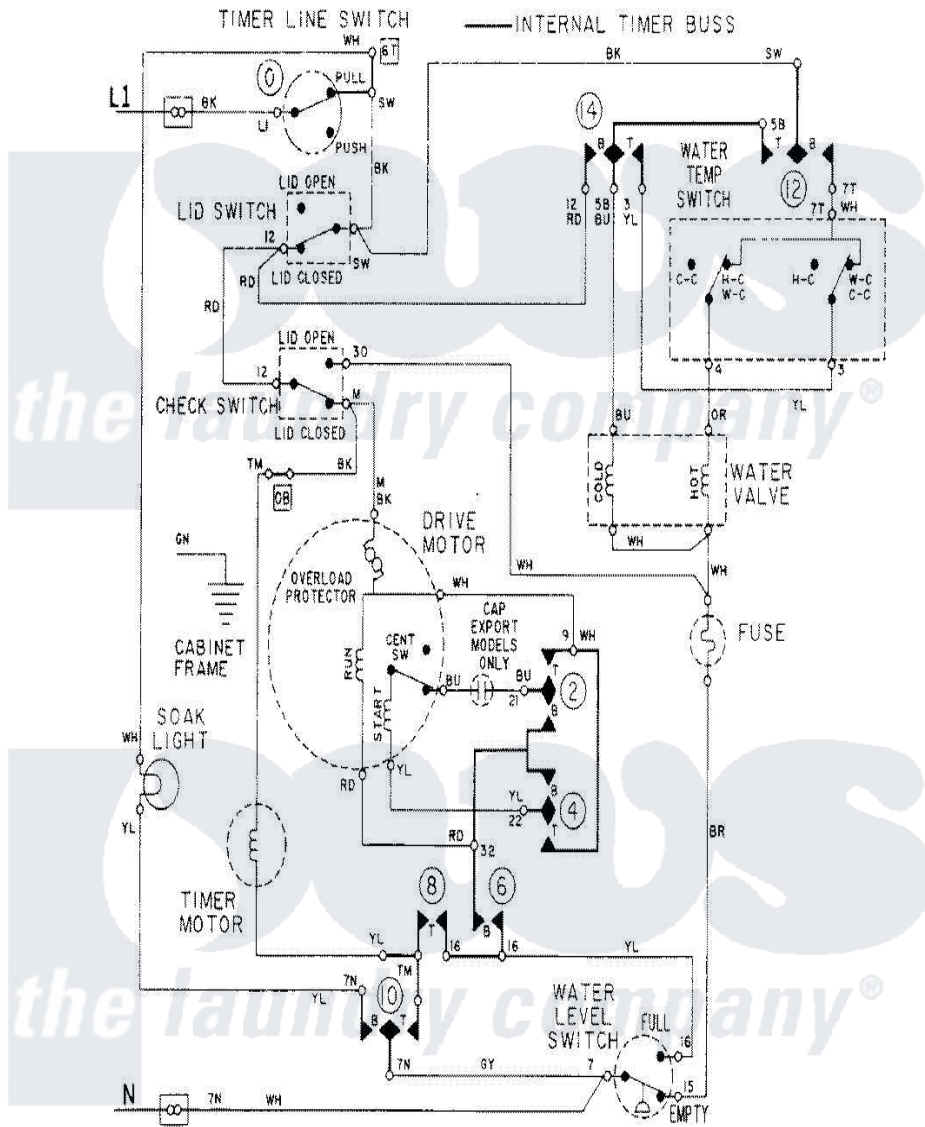

Maytag LAT3914AAE 08 - WIRING INFORMATION

Maytag Residential Maytag LAT3914AAE Washer Parts Parts Diagram 08 - WIRING INFORMATION
 Click on the part number to view part

Item	Original Part Number	Replaced By	Status	Part Description
NI	15001276		Not Available	WIRING INFORMATION