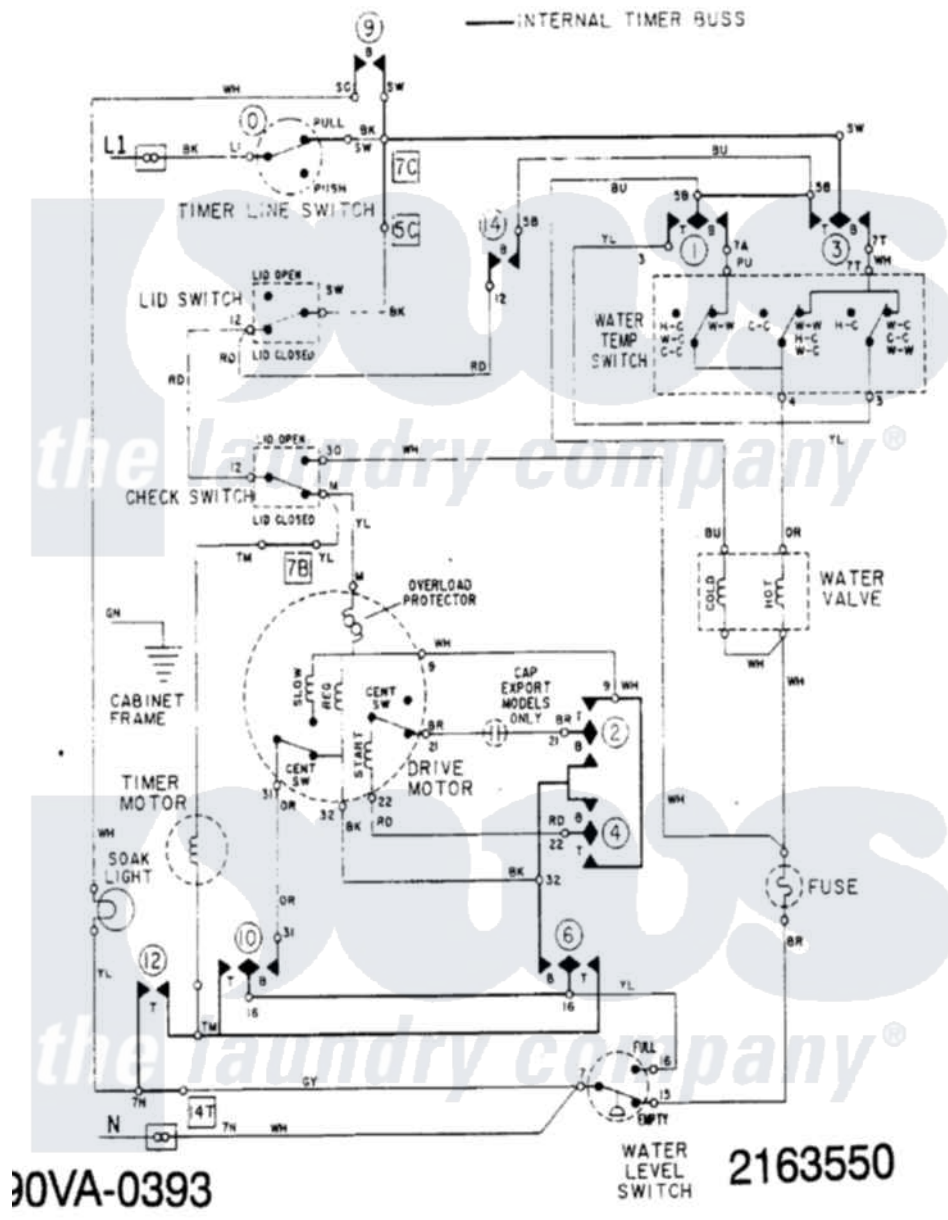

Maytag LAT4914AAE 08 - WIRING INFORMATION

Maytag [Residential Maytag LAT4914AAE Washer Parts](#) Parts Diagram 08 - WIRING INFORMATION
 Click on the part number to view part

Item	Original Part Number	Replaced By	Status	Part Description
NI	15001003		Not Available	WIRING INFORMATION