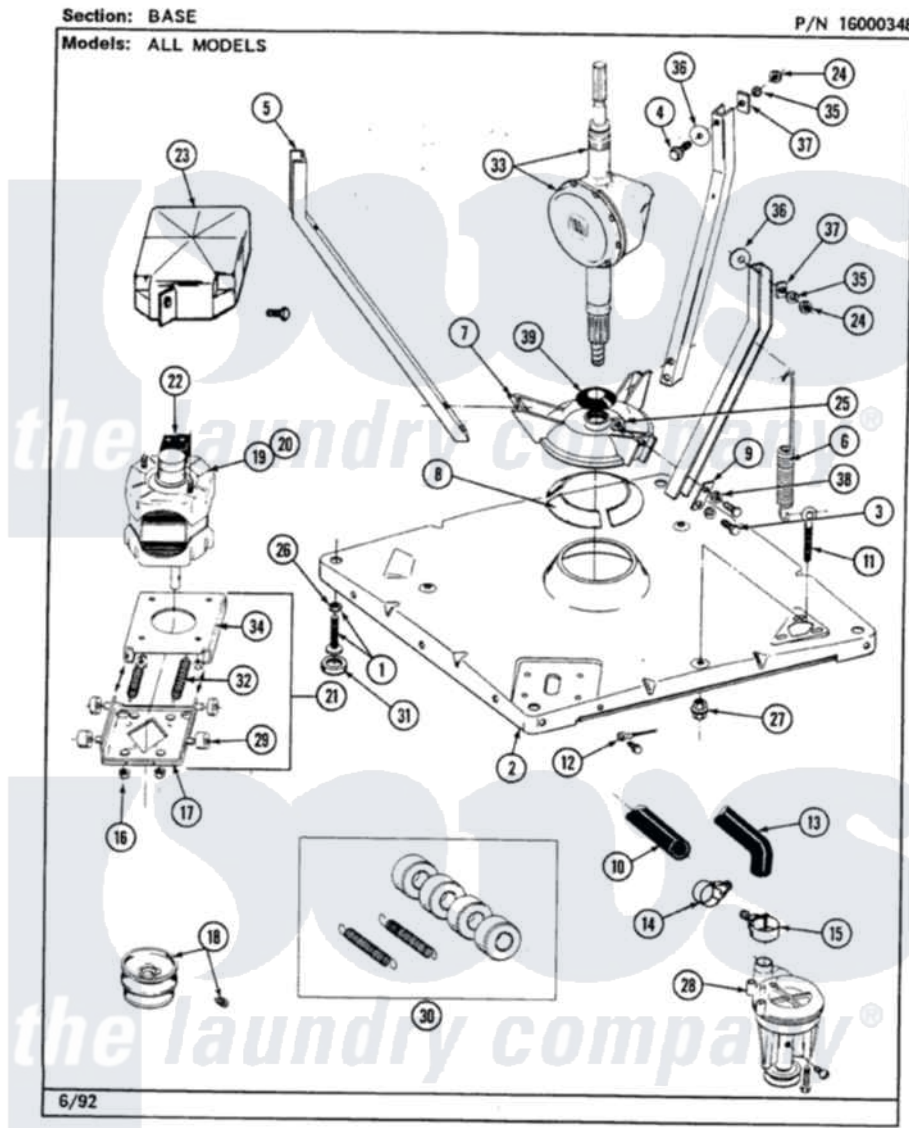

Maytag LAT5000ABL 01 - BASE

38

Maytag Residential Maytag LAT5000ABL Washer Parts Parts Diagram 01 - BASE
 Click on the part number to view part

Item	Original Part Number	Replaced By	Status	Part Description
1	Y302699	22003428		Leg, Adjustable
2	203274			Base With Damper Pads
3	Y015627			Screw- Hex
4	205254	W10175938		Bolt
"	200744	W10175939		Bolt
5	213100		Not Available	PART NOT USED
6	213054			Centering Spring - 3 Used
7	203725			Damper W/Bolt And Clip
8	203956			Damper Pad Kit
9	213073			Washer, Double Brace
10	214767	22001448		Hose, Pump
11	213120	216416		Bolt, Eye/Centering Spring
12	210186	3370225		Screw
"	204807			Ground Wire, Supp. Plte To Top Cover
13	Y212989			Hose, Outer Tub To Pump
14	200461	285655		Clamp, Hose

15	202574	3367052	Clamp, Hose
16	Y311426	3400029	Nut, Adapter Plate
17	205908		Motor Mount Assembly
18	200816	6-2008160	Pulley- MO
"	Y053241		Set Screw, Motor Pulley
19	201805	12002351	Motor-Drve
21	205999		Motor Mount Assembly
22	205134	Not Available	MOTOR EXTERNAL START SWITCH
"	205131		Switch, Motor External Start
"	205133	Not Available	(PROD. IDNo. 2-1664-8 & 2-5463)
"	206504		Motor External Start Switch
"	206505	Not Available	PROD. No.201664-15, & No.205463-3.
"	205132	Not Available	SWITCH, MOTOR EXTERNAL START No.201664-14,205463-4 & 201800-4
23	213121	3400111	Screw, 12-14 X 5/8
"	215098		Shield, Motor
24	Y052734		Nut, Carrage Bolts And Bracket
25	Y052785		Nut, Brace To Damper
26	210385		Lock Nut For Adjustable Leg
27	211949		Nut, Adjustment Eyebolt
28	202203	6-2022030	Pump As Pa
"	211880		Screw, HeX Head No.10 X 1/2 Inc
"	Y015408	22003235	Screw, Bearing Insert
29	204998	205000	Roller And Spring Kit 4+Spr
30	205000		Roller And Spring Kit 4+Spr
31	210684		Foot, Adjustable Leg
32	202718		Springs, Tension
33	206708	6-2097790	Transmison
34	214956		Motor Mount Assembly
35	Y054867		Washer, Lock
36	211100		Washer, Outer Tub
37	212979	Not Available	WASHER, TUB BRACE
38	911852	486009	Lockwasher
39	211028	22001586	Deflector, Water