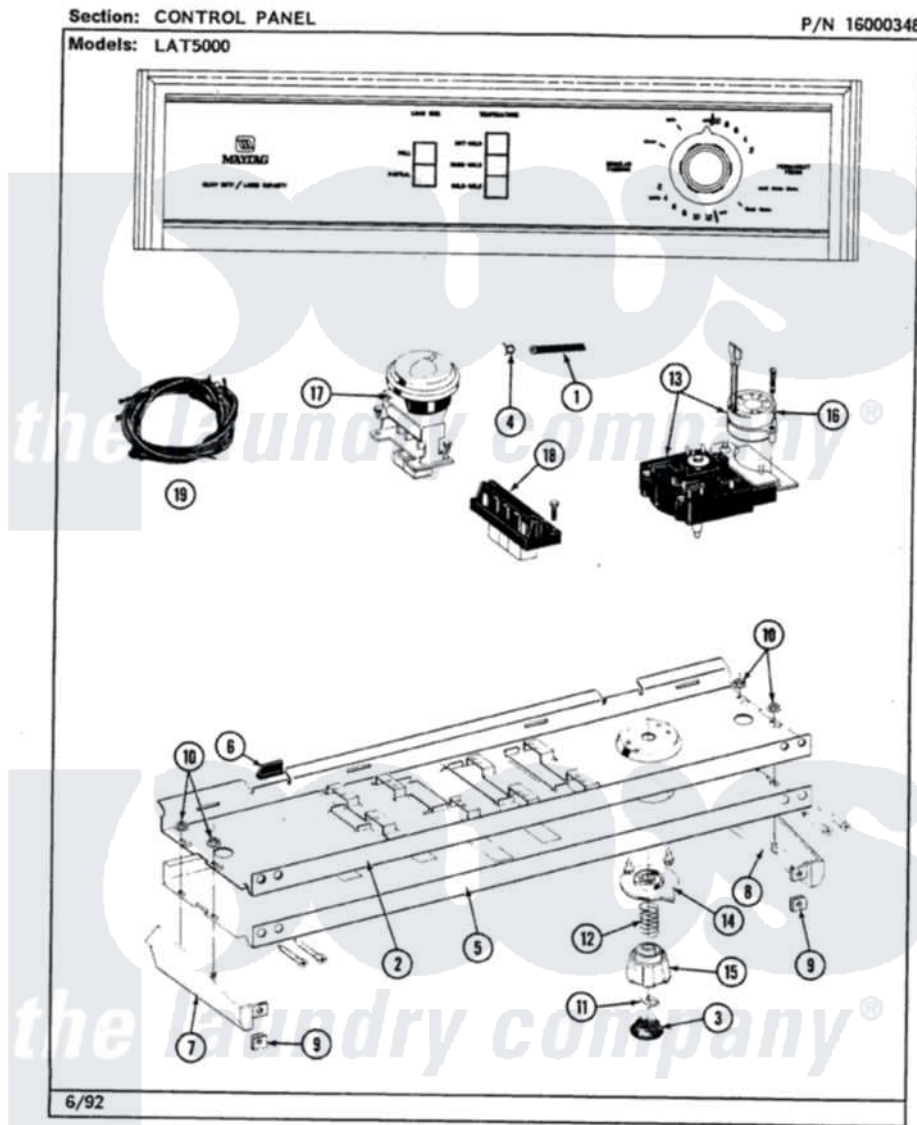

Maytag LAT5000ABL 04 - CONTROL PANEL

6

Maytag [Residential Maytag LAT5000ABL Washer Parts](#) Parts Diagram 04 - CONTROL PANEL
Click on the part number to view part

Item	Original Part Number	Replaced By	Status	Part Description
1	212942	22001619		Tube, Water Level Switch
2	314728	210932		Screw, No.8 X 9/16 Ctsk Note: Screw, Inlet Duct
"	214818			Back Up Plate
3	314723	W10133501		Cap, Knob
4	410296	596669		Clamp, Manifold
5	207402		Not Available	CONTROL PANEL
"	210932			Screw, No.8 X 9/16 Ctsk Note: Screw, Inlet Duct
6	214897			Pad, Control Panel
7	314726		Not Available	END CAP - LEFT HAND
8	314727	207927		End Cap, Control Panel
9	214894			Fastener, End Cap
10	214872			Palnut, End Cap Note: Nut, Lamp Holder
11	211605			Bezel, Timer Dial
12	211065			Spring, Index Wheel

13	213966	3400014	Screw
"	207379		Timer
14	206893	22001571	Bezel, Timer Dial
15	206892		Control Knob
16	205033	22205033	Motor- Tim
17	207364		2 Level Pressure Switch
"	211168	W10139210	Screw, 8-18 X 5/16
18	213117	67006908	Screw, Ice Rack
"	207368	Not Available	TEMP CONTROL SWITCH - 3 BUTTON
19	207383		Wire Harness