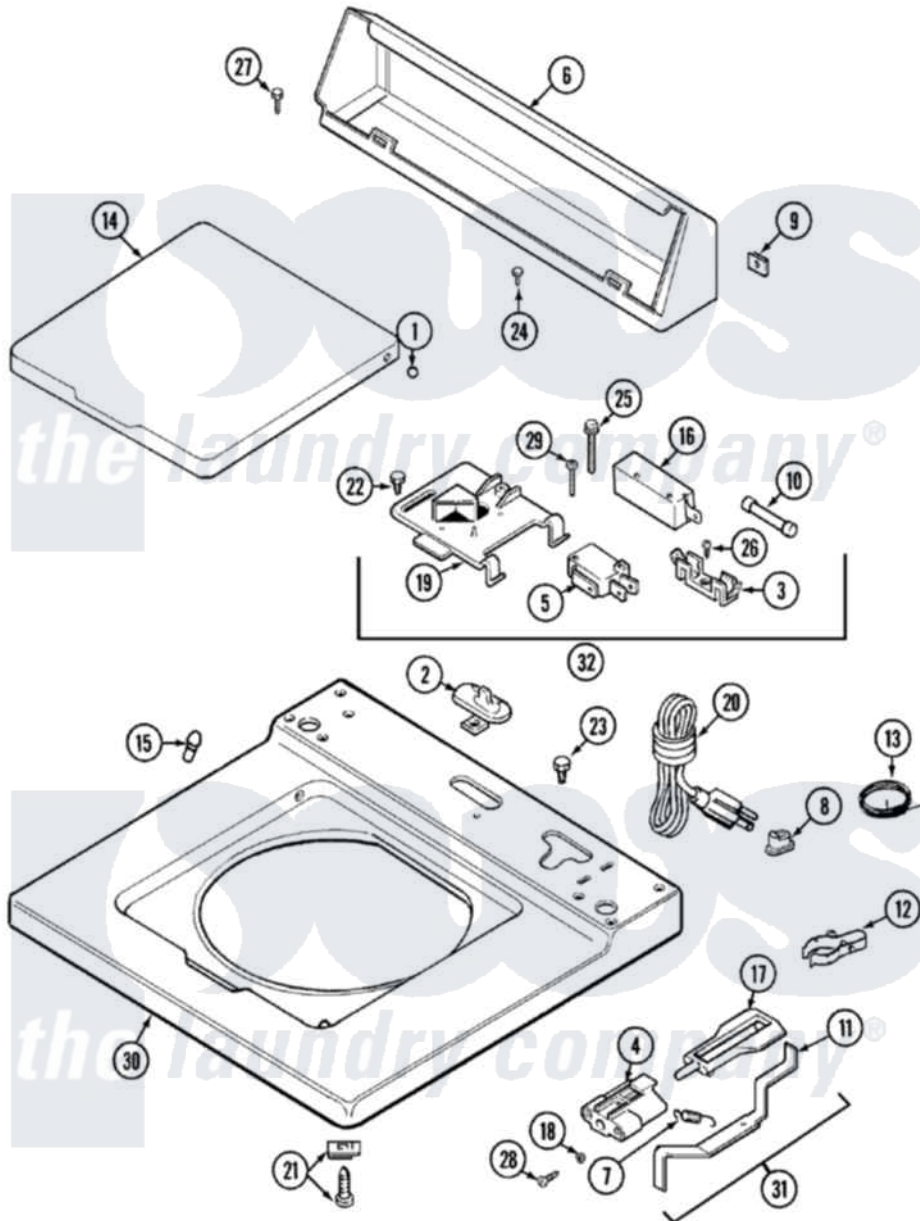

# Maytag LAT5004AAW 05 - TOP

Maytag [Residential Maytag LAT5004AAW Washer Parts](#) Parts Diagram 05 - TOP  
 Click on the part number to view part

Item	Original Part Number	Replaced By	Status	Part Description
1	<a href="#">211726</a>			Hinge, Ball Lid
2	207159	<a href="#">489355</a>		Screw, 8 X 1/2
"	<a href="#">22001298</a>			Cap, Top Cover
3	<a href="#">207167</a>			Block, Fuse
4	216256		Not Available	BRACKET, UNBALANCE
5	<a href="#">207166</a>			Switch, Check
6	<a href="#">205635</a>			Console
7	<a href="#">213720</a>			Spring, Lid Switch
8	<a href="#">211881</a>			Grommet, Cord Part Not Used- Gas Models Only
9	<a href="#">215075</a>			Fastener, Control Panel To Console
10	207168	<a href="#">22001682</a>		Switch Assembly, Lid W/4amp Fuse
11	<a href="#">22001136</a>			Lever, Unbalance
12	<a href="#">301548</a>			Clamp, Ground Wire
13	<a href="#">311155</a>			Ground Wire And Clamp

14	22001028	<a href="#">22001893</a>	Lid
"	22001206	<a href="#">22001893</a>	Lid
15	<a href="#">212716</a>		Bumper, Lid
16	205415	<a href="#">279347</a>	Switch-Lid
17	<a href="#">216255</a>		Plunger, Lid Switch
18	<a href="#">211500</a>		Washer, Bracket To Top Cover
19	Y215699	<a href="#">22001678</a>	Bracket, Switch And Fuse
20	208194	<a href="#">22003062</a>	Cord, Power
21	<a href="#">204445</a>		Screw And Fastener Assembly
22	207159	<a href="#">489355</a>	Screw, 8 X 1/2
23	315483	<a href="#">3370225</a>	Screw
24	216423	<a href="#">3370225</a>	Screw
25	<a href="#">213501</a>		Screw, No.6-20 X 1-1/8 Inch
26	<a href="#">Y311711</a>		Screw, Fuse Block
27	<a href="#">Y313559</a>		Screw
28	910182	<a href="#">25-7809</a>	Screw, No.6-20 1/2 Flthd Torx
29	<a href="#">22001352</a>		Screw, Check Switch
30	22001117	Not Available	TOP COVER ASSEMBLY (WHT)
31	<a href="#">22001311</a>		Unbalance Lever Assembly
32	207176	<a href="#">22001682</a>	Switch Assembly, Lid W/4amp Fuse