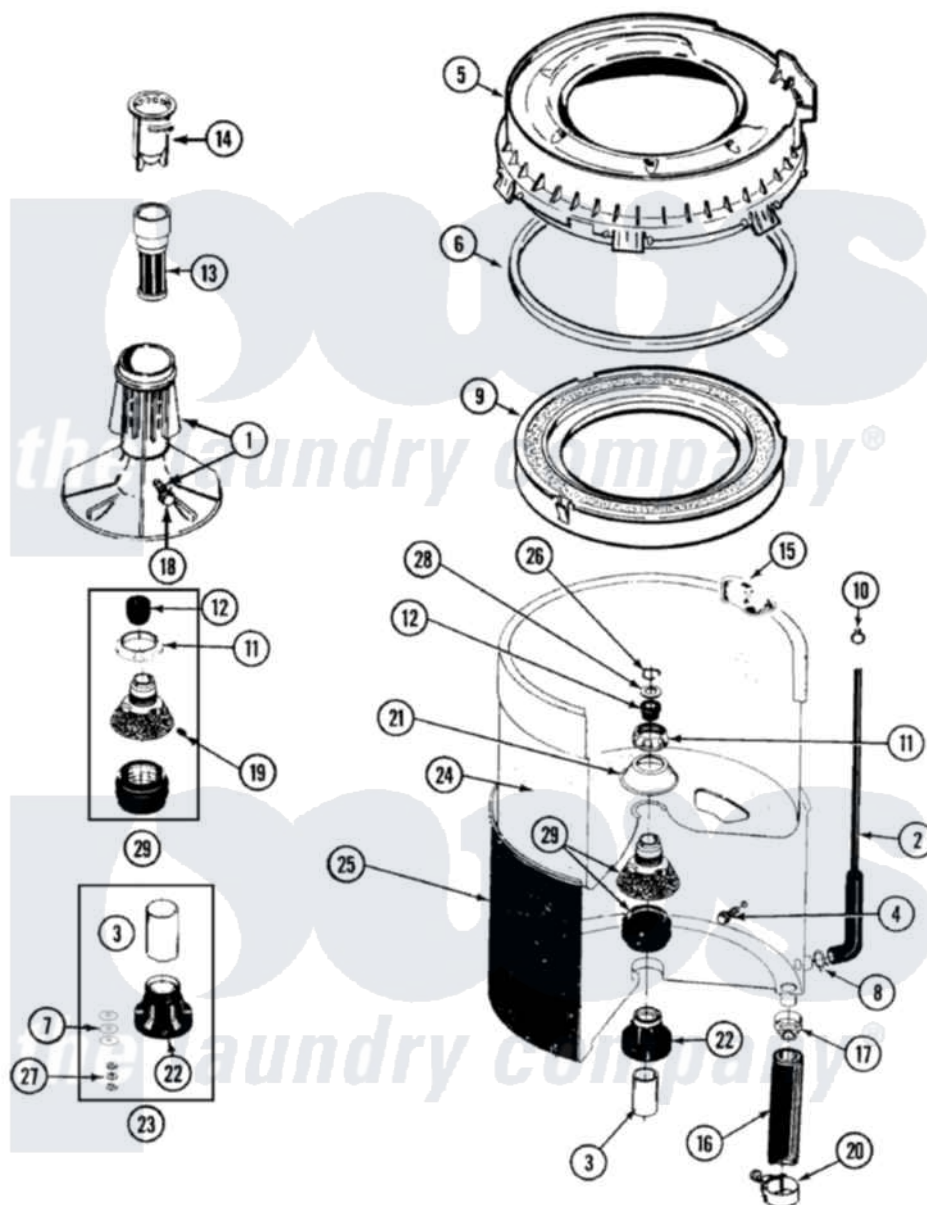

Maytag LAT5004AAW 07 - TUB

Maytag [Residential Maytag LAT5004AAW Washer Parts](#) Parts Diagram 07 - TUB
 Click on the part number to view part

Item	Original Part Number	Replaced By	Status	Part Description
1	208543			Agitator
2	22001036	22001619		Tube, Water Level Switch
3	211130			Bearing Liner, Tub Bearing
4	200744	W10175939		Bolt
"	205254	W10175938		Bolt
5	22001299			Tub Cover And Gasket Assembly
6	Y22001201	22001007		Gasket, Cover To Tub
7	211100			Washer, Outer Tub
8	211641			Clamp, 1-1/16"
9	22001142			Ring, Balance
10	410296	596669		Clamp, Manifold
11	211047	6-2110472		Nut- Clamp
12	Y0A4298	6-0A57420		Seal- Agitator
13	207656		Not Available	LINT FILTER SHALLOW
14	22001330		Not Available	CUP, DISPENSING (BLK)
15	215980			Plug, Filter Hole

16	Y212989		Hose, Outer Tub To Pump
17	201011	285655	Clamp, Hose
18	206478	Not Available	SCREW & WASHER FOR AGITATOR
19	211618	22001423	Set Screw, Mounting Stem
20	202574	3367052	Clamp, Hose
21	211210		Washer, Clamping Nut
22	200824	6-2040130	Tub Bearin
23	204013	6-2040130	Tub Bearin
24	22001141	Y2201881	Tub, Inner Short White SP
25	22001115	22003312	Tub, Outer
26	Y015667		Retaining Ring
27	Y054867		Washer, Lock
28	Y015666		Washer, Retaining -
29	204012	6-2095720	Mounting S