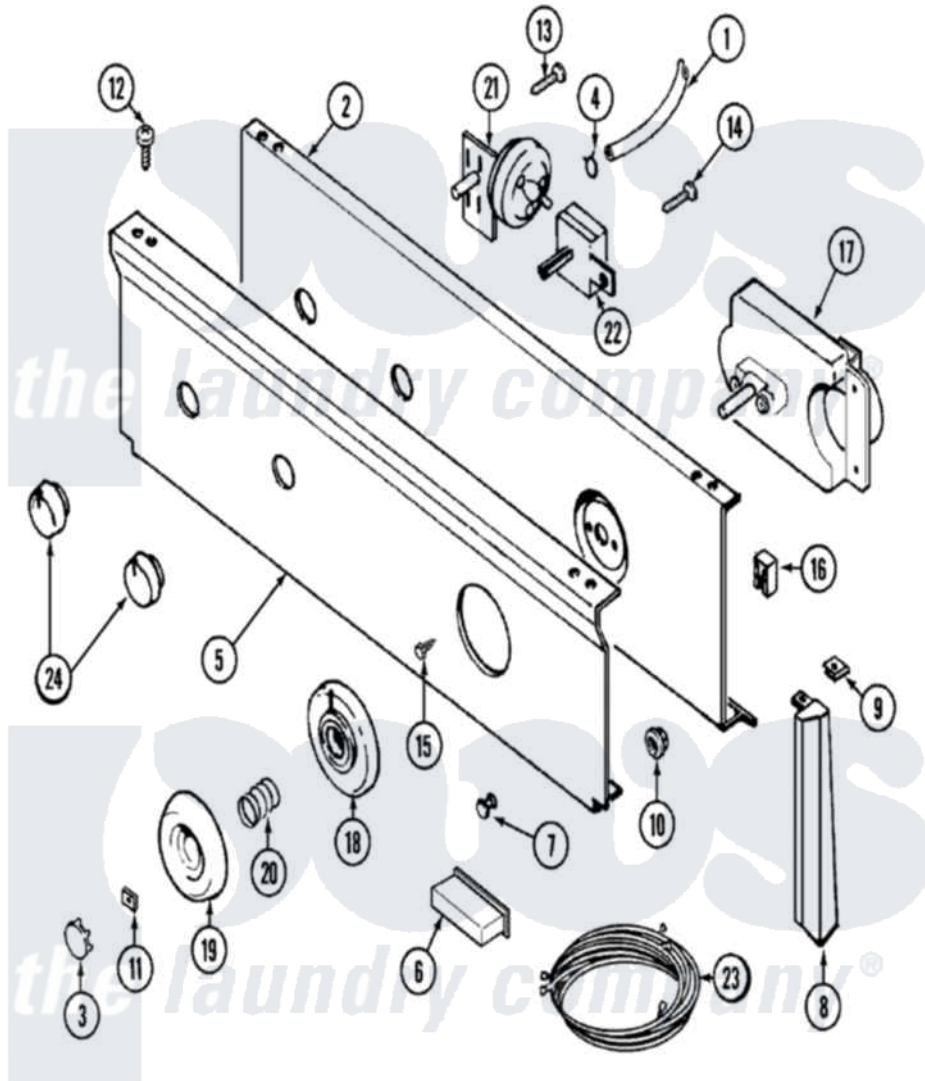

Maytag LAT5004BGW 04 - CONTROL PANEL

Maytag [Residential Maytag LAT5004BGW Washer Parts](#) Parts Diagram 04 - CONTROL PANEL
 Click on the part number to view part

Item	Original Part Number	Replaced By	Status	Part Description
1	22001036	22001619		Tube, Water Level Switch
2	22001132			Plate, Support
3	216193		Not Available	CAP, TIMER KNOB (BLK)
4	410296	596669		Clamp, Manifold
5	22001383		Not Available	PANEL, CONTROL (WHT)
6	214897			Pad, Control Panel
8	22001563	22001288		End Cap, Control Panel
"	22001562	22001290		End Cap, Control Panel
9	214894			Fastener, End Cap
10	214872			Palnut, End Cap Note: Nut, Lamp Holder
11	211605			Bezel, Timer Dial
12	314728	210932		Screw, No.8 X 9/16 Ctsk Note: Screw, Inlet Duct
13	211168	W10139210		Screw, 8-18 X 5/16
14	211168	W10139210		Screw, 8-18 X 5/16
15	216412			Screw, Bracket To Timer

17	22001386		Timer
"	22001612	Not Available	TIMER MOTOR (230-50)
18	22001264	Not Available	BEZEL, TIMER KNOB (BLK)
19	215828		Knob, Timer
20	211065		Spring, Index Wheel
21	208205	Not Available	SWITCH, PRESSURE
22	22001631		Switch, Water Temperature
23	911020	Not Available	CABLE STRAP
"	22001630		Wire Harness, Main
25	22001268	Not Available	KNOB ASSY. (WHT)
26	22001107	Not Available	MANUAL, USE & CARE
"	16000327	Not Available	GUIDE, QUICK REF. - MAYTAG