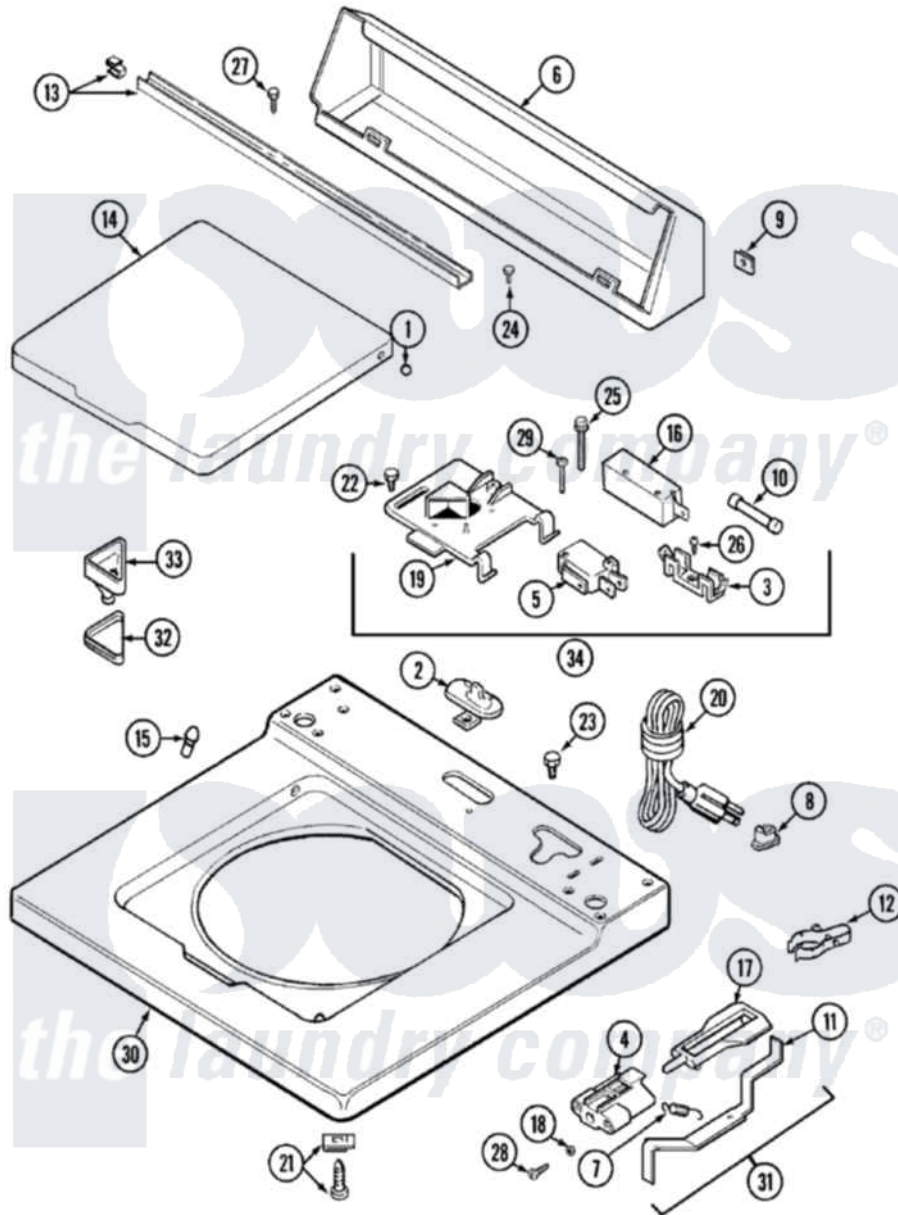

Maytag LAT5004BGW 05 - TOP

Maytag [Residential Maytag LAT5004BGW Washer Parts](#) Parts Diagram 05 - TOP
 Click on the part number to view part

Item	Original Part Number	Replaced By	Status	Part Description
1	211726			Hinge, Ball Lid
2	207159	489355		Screw, 8 X 1/2
"	22001298			Cap, Top Cover
3	207167			Block, Fuse
4	216256		Not Available	BRACKET, UNBALANCE
5	207166			Switch, Check
6	205635			Console
7	213720			Spring, Lid Switch
8	216183			Grommet, Cord Export
9	215075			Fastener, Control Panel To Console
10	207168	22001682		Switch Assembly, Lid W/4amp Fuse
11	22001136			Lever, Unbalance
12	301548			Clamp, Ground Wire
13	22001387		Not Available	CHANNEL ASSY.
14	22001206	22001893		Lid

15	212716		Bumper, Lid
16	205415	279347	Switch-Lid
17	216255		Plunger, Lid Switch
18	211500		Washer, Bracket To Top Cover
19	Y215699	22001678	Bracket, Switch And Fuse
20	208746	Not Available	CORD, POWER (EXPORT)
21	204445		Screw And Fastener Assembly
22	207159	489355	Screw, 8 X 1/2
23	210186	3370225	Screw
24	Y313559		Screw
"	211294	90767	Screw, 8A X 3/8 HeX Washer Head Tapping
25	213501		Screw, No.6-20 X 1-1/8 Inch
26	Y311711		Screw, Fuse Block
27	Y313559		Screw
28	910182	25-7809	Screw, No.6-20 1/2 Flthd Torx
29	22001352		Screw, Check Switch
30	22001117	Not Available	TOP COVER ASSEMBLY (WHT)
31	22001311		Unbalance Lever Assembly
34	207176	22001682	Switch Assembly, Lid W/4amp Fuse