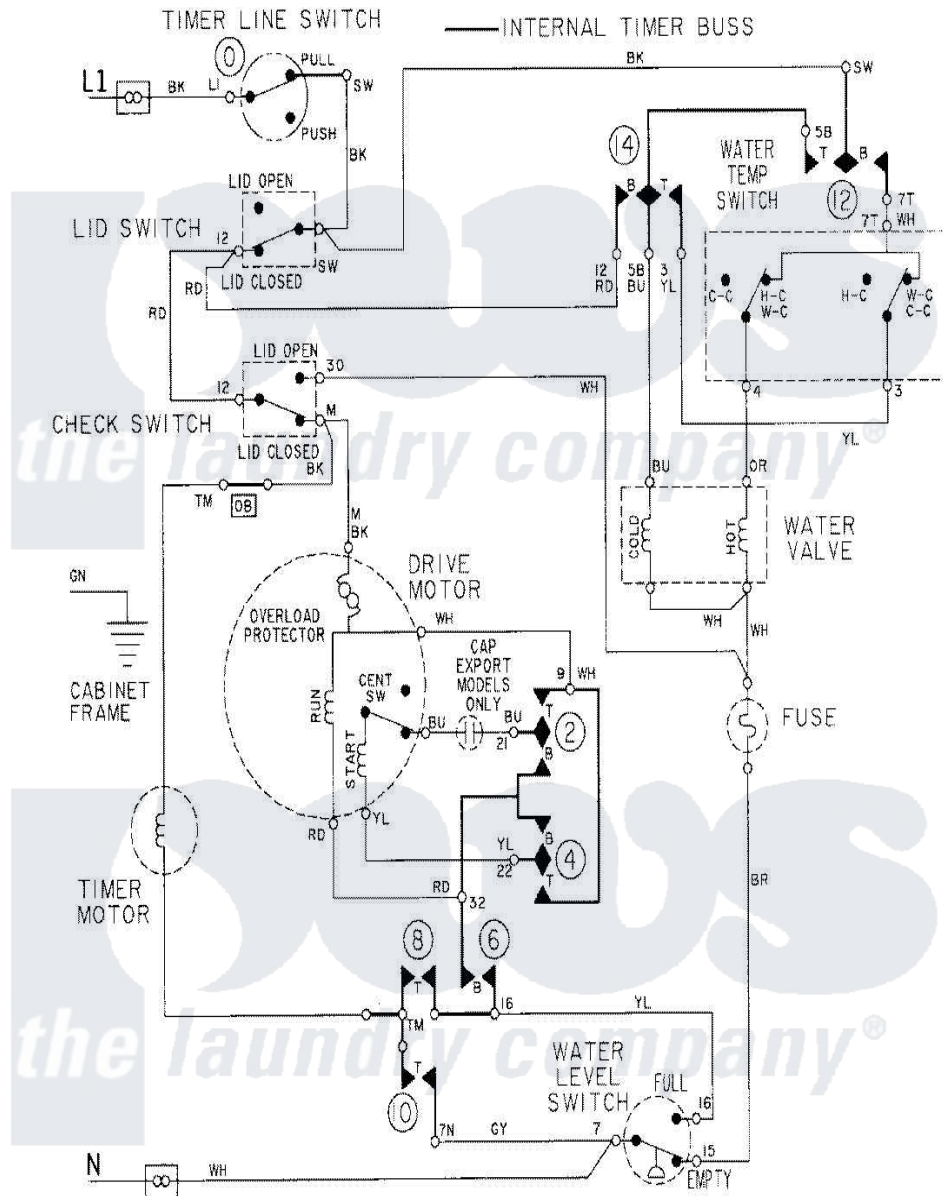

Maytag LAT5005ABW 08 - WIRING INFORMATION

Maytag Residential Maytag LAT5005ABW Washer Parts Parts Diagram 08 - WIRING INFORMATION
 Click on the part number to view part

Item	Original Part Number	Replaced By	Status	Part Description
NI	15001087		Not Available	WIRING INFORMATION