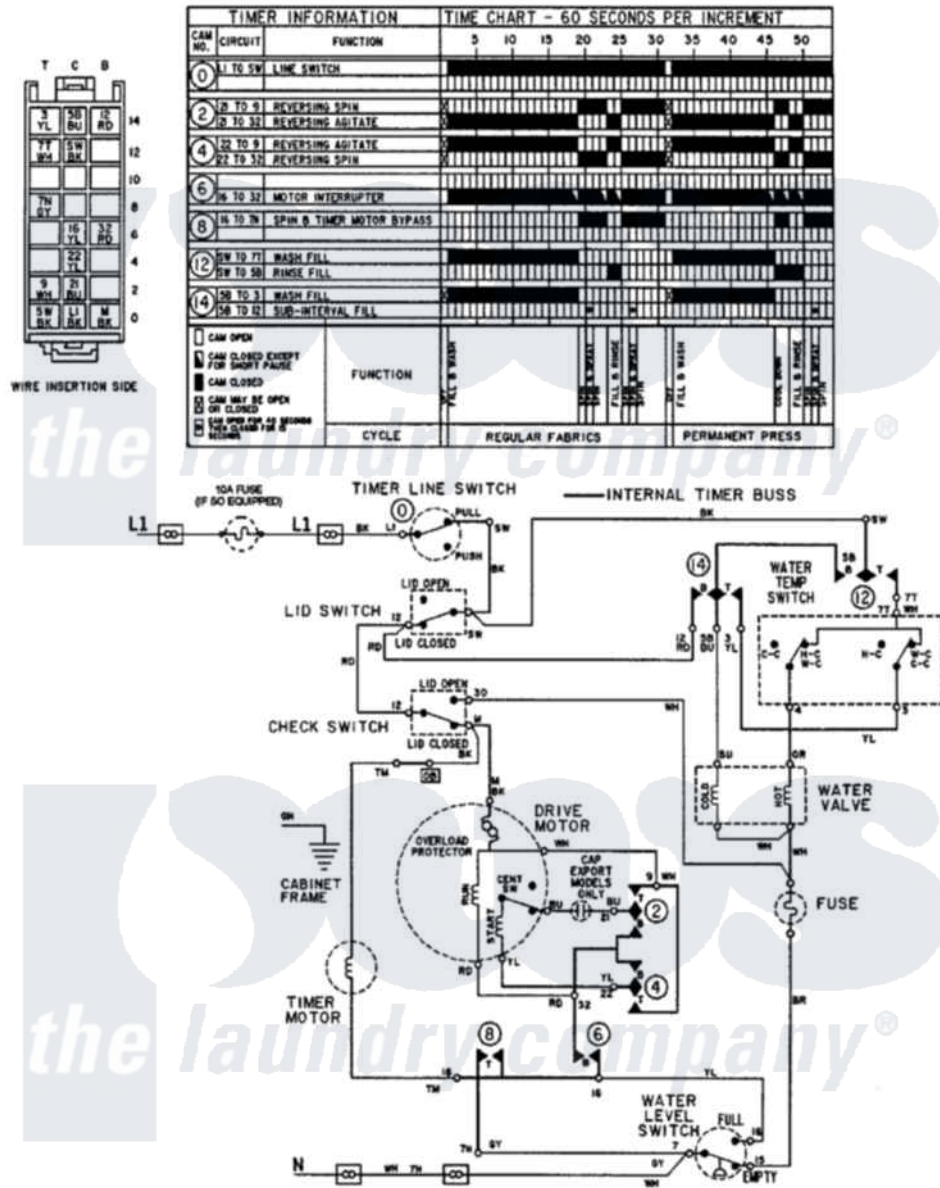

# Maytag LAT5006AAE 08 - WIRING INFORMATION

Maytag Residential Maytag LAT5006AAE Washer Parts Parts Diagram 08 - WIRING INFORMATION  
 Click on the part number to view part

Item	Original Part Number	Replaced By	Status	Part Description
NI	15001994		Not Available	WIRING INFORMATION