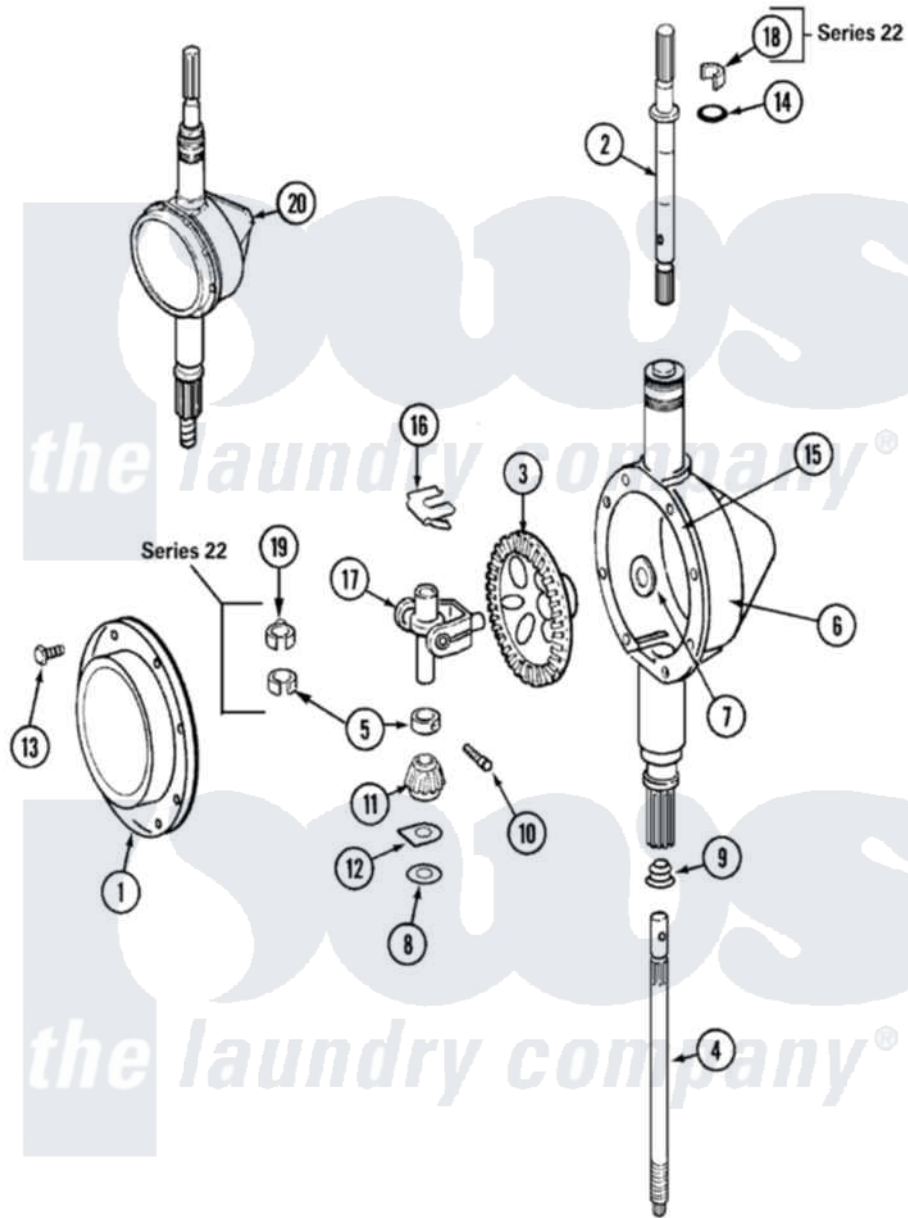

Maytag LAT5006GGE 06 - TRANSMISSION

Maytag [Residential Maytag LAT5006GGE Washer Parts](#) Parts Diagram 06 - TRANSMISSION
 Click on the part number to view part

Item	Original Part Number	Replaced By	Status	Part Description
1	206628			Cover, Transmission
2	22002415	6-2168983		Shaft- Agi
"	207153	6-2097820		Kit- Shaft
3	206713	6-2067130		Gear- Beve
4	22002343	6-2300060		Shaft- Cen
"	215411	12001451		Ctr Shaft W/Collar Andkeeper- Sha
5	22002353			Collar, Center Shaft
"	215415		Not Available	COLLAR, LOWER
6	206625	6-2097790		Transmison
"	22002537			Housing, Transmission
7	215394			Washer, Bevel Gear
8	211483	6-2114830		Washer- SP
9	206602	207843		Lip Seal Repair Kit
10	Y206629			Pin, Collar
"	W10124350		Not Available	NOT REQUIRED PART OR SEE NOTE

11	215401	W10221114		Pinion
12	215395			Plate, Clutch
13	215417		Not Available	SCREW, TRANSMISSION COVER
"	215417		Not Available	SCREW, TRANSMISSION COVER
14	210690			Seal, Rubber
"	22002417			O-Ring AgitatOr Shaft
15	Y058700	675652		Adhesive
16	215581			Spring, Agitator Shaft
"	W10124350		Not Available	NOT REQUIRED PART OR SEE NOTE
17	206685	6-2066850		Yoke
18	22002340			Collar, Agitator Shaft
19	22002341			Collar, Lower Plastic Keeper
20	206708	6-2097790		Transmison
"	22002127	6-2097790		Transmison