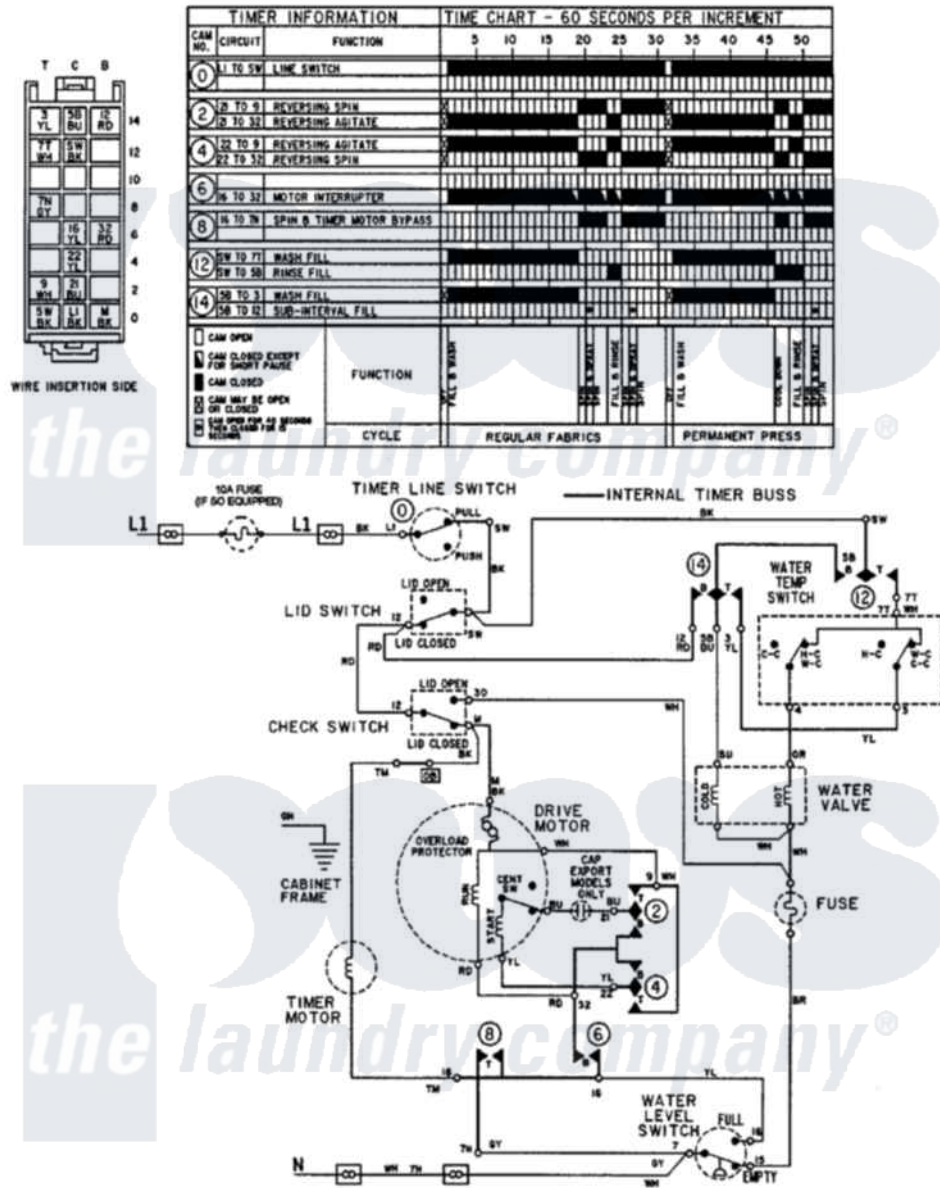

Maytag LAT5006GGE 08 - WIRING INFORMATION

Maytag Residential Maytag LAT5006GGE Washer Parts Parts Diagram 08 - WIRING INFORMATION
 Click on the part number to view part

Item	Original Part Number	Replaced By	Status	Part Description
NI	15002085		Not Available	WIRING INFORMATION
"	15001994		Not Available	WIRING INFORMATION