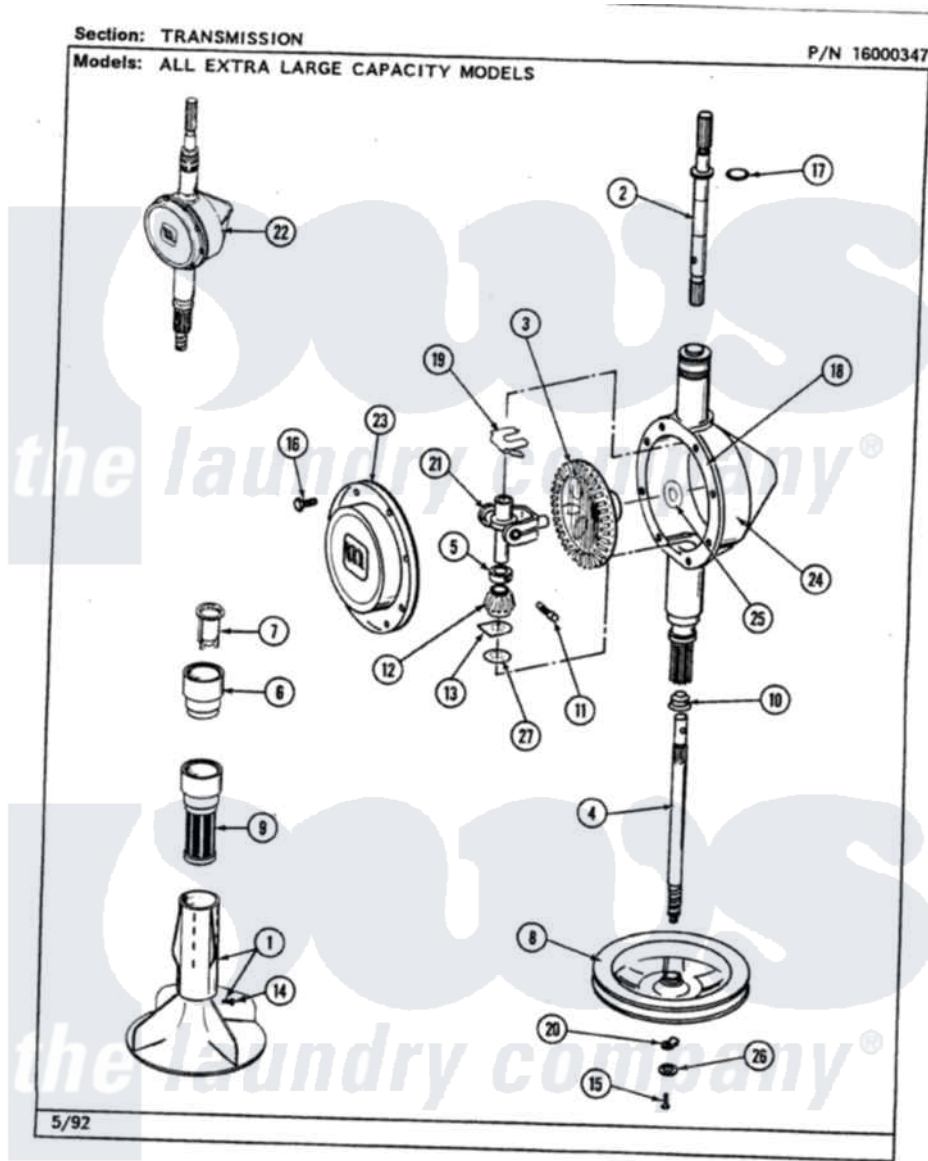

Maytag LAT5910BAL 06 - TRANSMISSION

42

Maytag Residential Maytag LAT5910BAL Washer Parts Parts Diagram 06 - TRANSMISSION
Click on the part number to view part

Item	Original Part Number	Replaced By	Status	Part Description
1	207228			Agitator W/Lock Screw
2	207153	6-2097820		Kit- Shaft
3	206713	6-2067130		Gear- Beve
4	215410	12001450		Ctr Shaft W/Collar Andkeeper- Dp
5	215415		Not Available	COLLAR, LOWER
7	215733			Dispensing Cup
8	211059	6-2301530		Pulley
9	207426			Lint Filter Deep
10	206602	207843		Lip Seal Repair Kit
11	Y206629			Pin, Collar
12	215401	W10221114		Pinion
13	215395			Plate, Clutch
14	206478		Not Available	SCREW & WASHER FOR AGITATOR
15	211375	681582		Screw
16	215417		Not Available	SCREW, TRANSMISSION

16	213417	Not Available	COVER
17	210690		Seal, Rubber
18	Y058700	675652	Adhesive
19	215581		Spring, Agitator Shaft
20	211089		Lug, Stop Pulley
21	206685	6-2066850	Yoke
22	206707	6-2097750	Trans Dee
23	206628		Cover, Transmission
24	206624	6-2097750	Trans Dee
25	215394		Washer, Bevel Gear
26	211090	22003555	Washer, Stop Lug
27	211483	6-2114830	Washer- SP