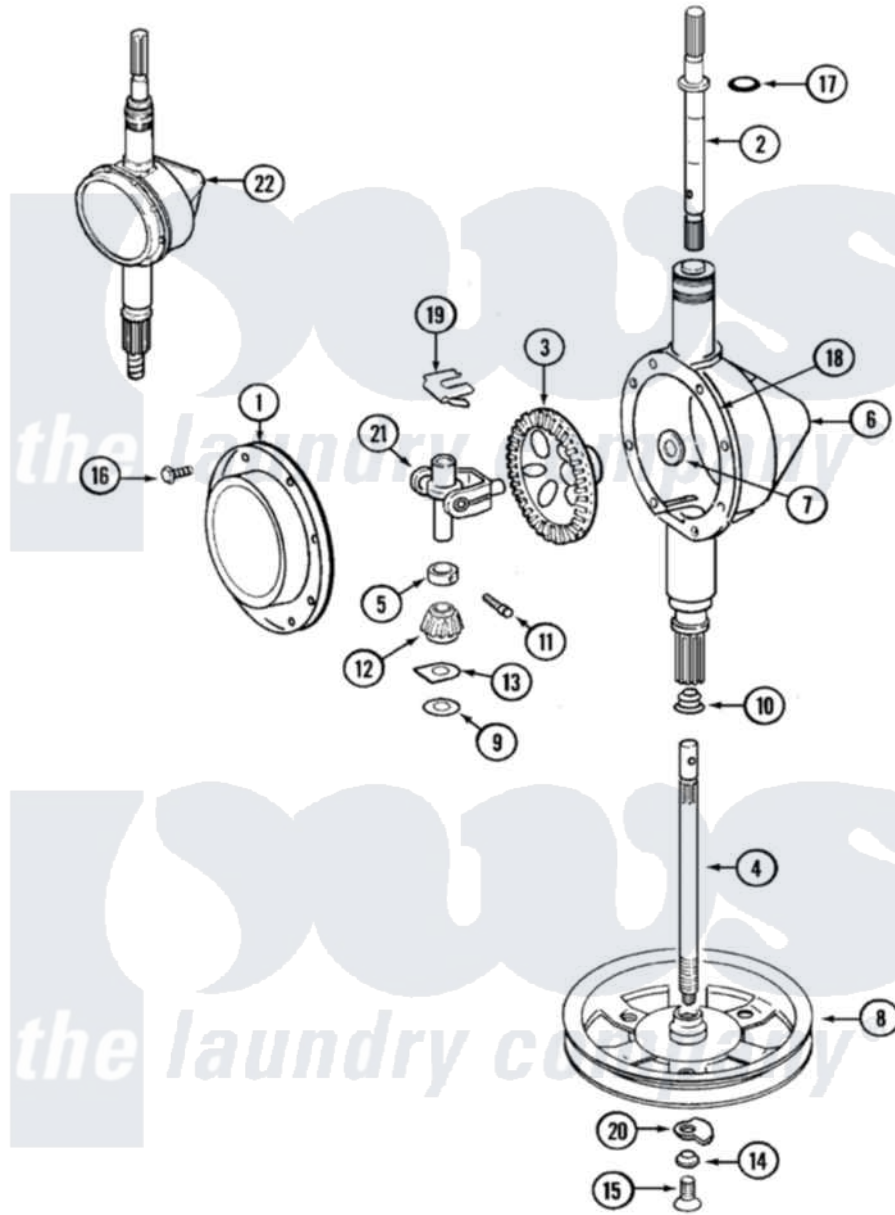

Maytag LAT5914AAL 06 - TRANSMISSION

Maytag Residential Maytag LAT5914AAL Washer Parts Parts Diagram 06 - TRANSMISSION
 Click on the part number to view part

| Item | Original Part Number | Replaced By | Status | Part Description |
|------|-------------------------|---------------------------|---------------|----------------------------------|
| 1 | 206628 | | | Cover, Transmission |
| 2 | 207153 | 6-2097820 | | Kit- Shaft |
| 3 | 206713 | 6-2067130 | | Gear- Beve |
| 4 | 215410 | 12001450 | | Ctr Shaft W/Collar Andkeeper- Dp |
| 5 | 215415 | | Not Available | COLLAR, LOWER |
| 6 | 206624 | 6-2097750 | | Trans Dee |
| 7 | 215394 | | | Washer, Bevel Gear |
| 8 | 211059 | 6-2301530 | | Pulley |
| 9 | 211483 | 6-2114830 | | Washer- SP |
| 10 | 206602 | 207843 | | Lip Seal Repair Kit |
| 11 | Y206629 | | | Pin, Collar |
| 12 | 215401 | W10221114 | | Pinion |
| 13 | 215395 | | | Plate, Clutch |
| 14 | 211090 | 22003555 | | Washer, Stop Lug |
| 15 | 211375 | 681582 | | Screw |
| | | | | SCREW, TRANSMISSION |

| | | | |
|----|------------------------|---------------------------|---------------------------|
| 16 | 215417 | Not Available | SCREW, TRANSMISSION COVER |
| 17 | 210690 | | Seal, Rubber |
| 18 | Y058700 | 675652 | Adhesive |
| 19 | 215581 | | Spring, Agitator Shaft |
| 20 | 211089 | | Lug, Stop Pulley |
| 21 | 206685 | 6-2066850 | Yoke |
| 22 | 206707 | 6-2097750 | Trans Dee |