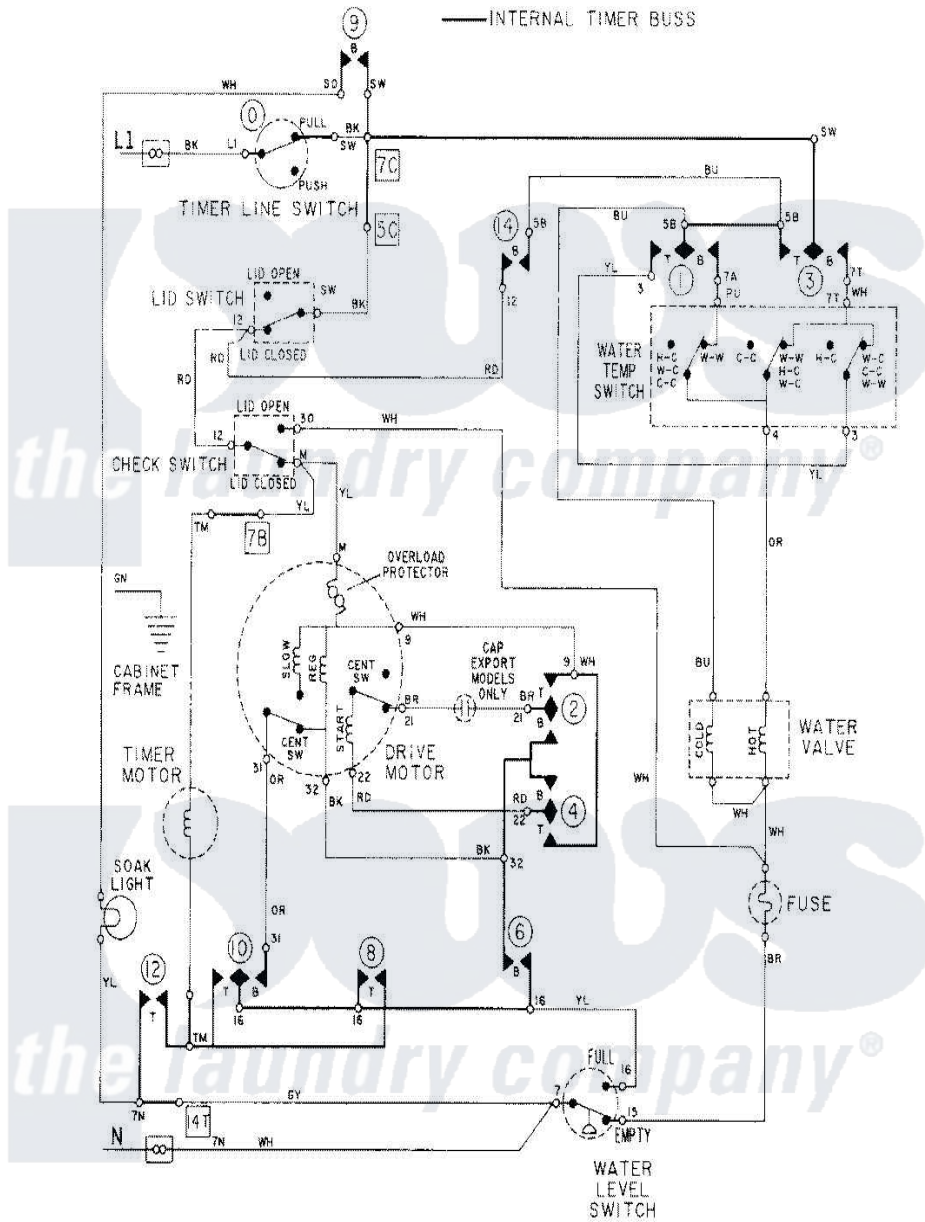

Maytag LAT5914AAL 08 - WIRING INFORMATION

Maytag Residential Maytag LAT5914AAL Washer Parts Parts Diagram 08 - WIRING INFORMATION
 Click on the part number to view part

Item	Original Part Number	Replaced By	Status	Part Description
NI	15001278		Not Available	WIRING INFORMATION