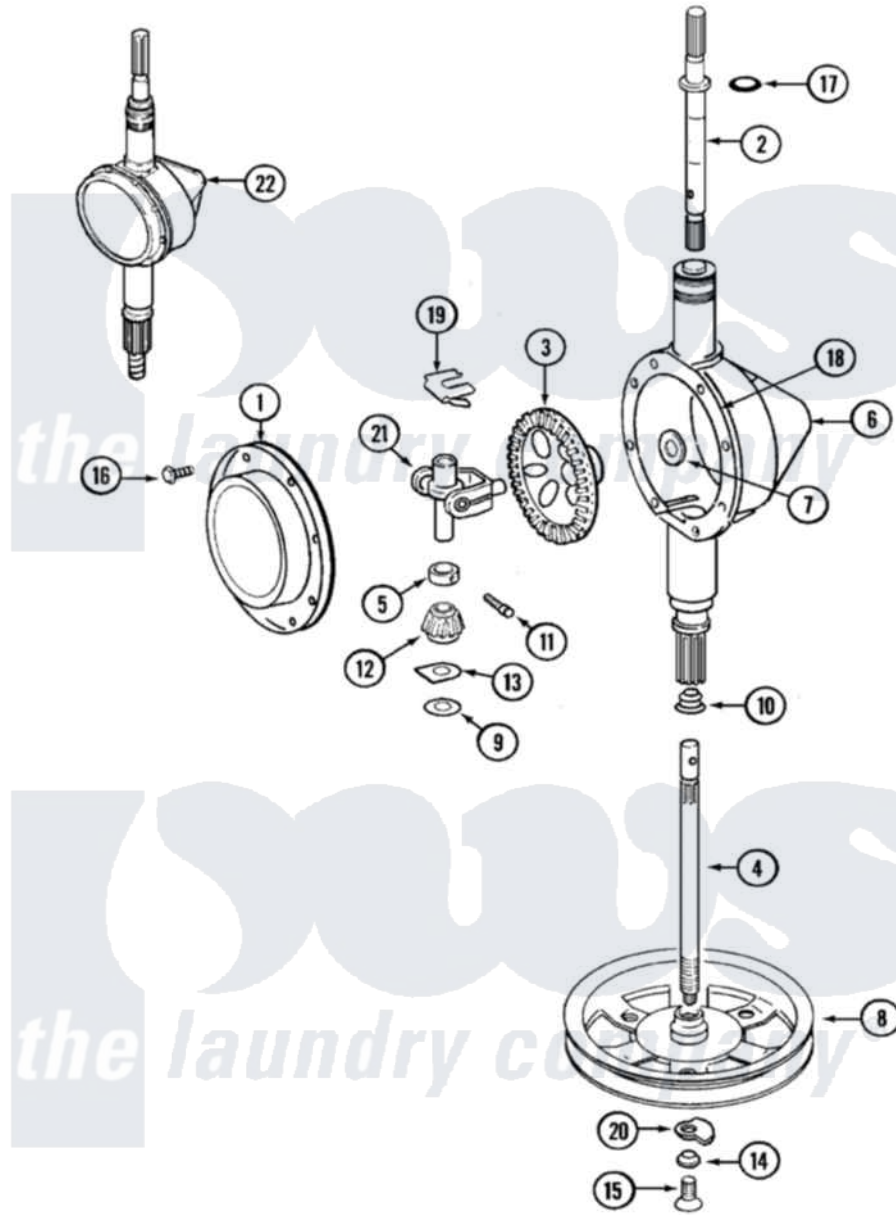

Maytag LAT5914AAM 06 - TRANSMISSION

Maytag [Residential Maytag LAT5914AAM Washer Parts](#) Parts Diagram 06 - TRANSMISSION
 Click on the part number to view part

Item	Original Part Number	Replaced By	Status	Part Description
1	206628			Cover, Transmission
2	207153	6-2097820		Kit- Shaft
3	206713	6-2067130		Gear- Beve
4	215410	12001450		Ctr Shaft W/Collar Andkeeper- Dp
5	215415		Not Available	COLLAR, LOWER
6	206624	6-2097750		Trans Dee
7	215394			Washer, Bevel Gear
8	211059	6-2301530		Pulley
9	211483	6-2114830		Washer- SP
10	206602	207843		Lip Seal Repair Kit
11	Y206629			Pin, Collar
12	215401	W10221114		Pinion
13	215395			Plate, Clutch
14	211090	22003555		Washer, Stop Lug
15	211375	681582		Screw
				SCREW, TRANSMISSION

16	215417	Not Available	SCREW, TRANSMISSION COVER
17	210690		Seal, Rubber
18	Y058700	675652	Adhesive
19	215581		Spring, Agitator Shaft
20	211089		Lug, Stop Pulley
21	206685	6-2066850	Yoke
22	206707	6-2097750	Trans Dee