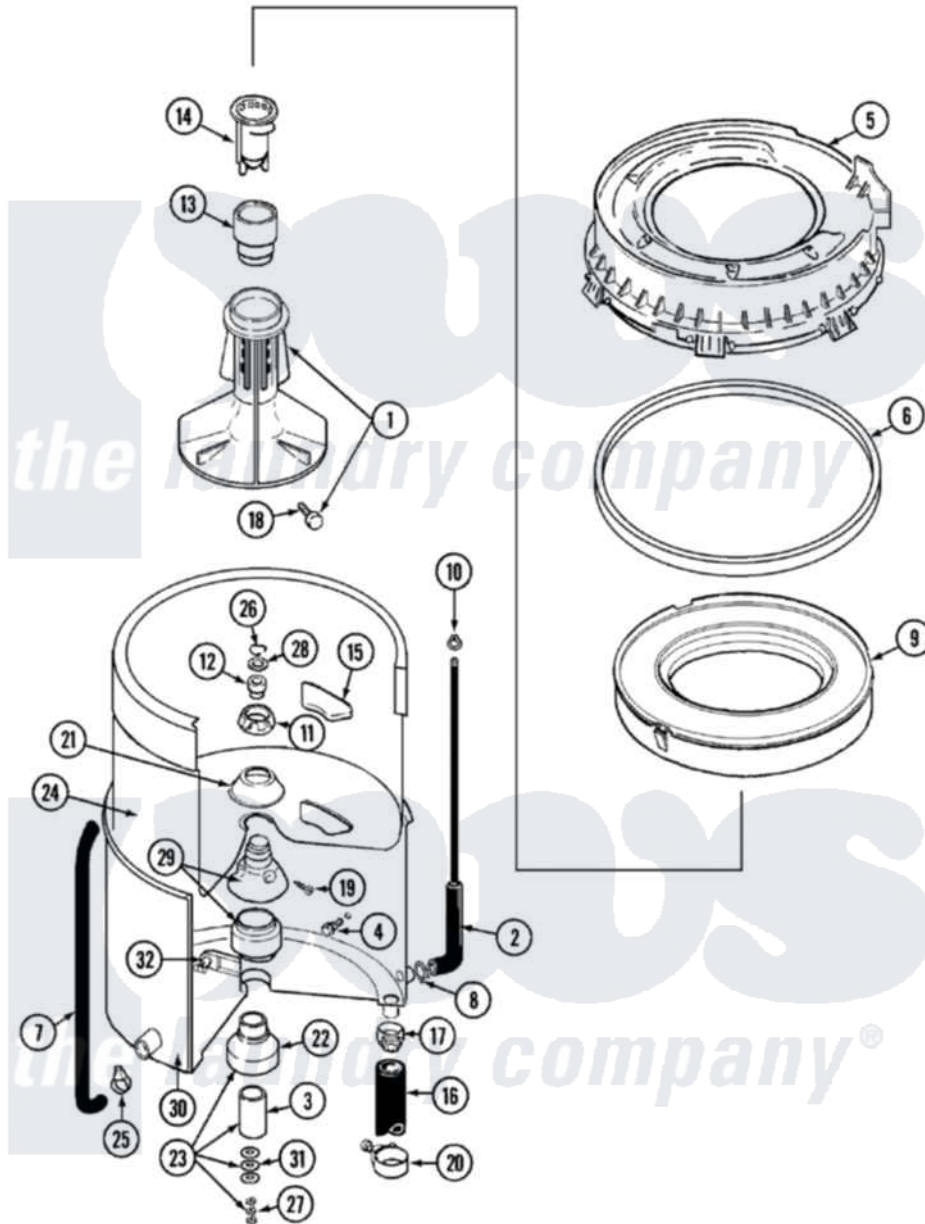

# Maytag LAT5914AAM 07 - TUB

Maytag [Residential Maytag LAT5914AAM Washer Parts](#) Parts Diagram 07 - TUB  
 Click on the part number to view part

Item	Original Part Number	Replaced By	Status	Part Description
1	<a href="#">207228</a>			Agitator W/Lock Screw
2	22001036	<a href="#">22001619</a>		Tube, Water Level Switch
3	<a href="#">211130</a>			Bearing Liner, Tub Bearing
4	200744	<a href="#">W10175939</a>		Bolt
"	205254	<a href="#">W10175938</a>		Bolt
5	<a href="#">22001299</a>			Tub Cover And Gasket Assembly
6	Y22001201	<a href="#">22001007</a>		Gasket, Cover To Tub
7	<a href="#">22001320</a>			Tube, Bleach
8	<a href="#">211641</a>			Clamp, 1-1/16"
9	<a href="#">22001142</a>			Ring, Balance
10	410296	<a href="#">596669</a>		Clamp, Manifold
11	211047	<a href="#">6-2110472</a>		Nut- Clamp
12	Y0A4298	<a href="#">6-0A57420</a>		Seal- Agitator
13	<a href="#">22001295</a>			Housing, Dispenser
14	<a href="#">22001294</a>			Cup, Dispensing
15	<a href="#">207219</a>			Filter, Self-Cleaning

16	<a href="#">213045</a>		Hose, Outer Tub Part Not Used
17	201011	<a href="#">285655</a>	Clamp, Hose
18	206478		Not Available
19	211618	<a href="#">22001423</a>	Set Screw, Mounting Stem
20	202574	<a href="#">3367052</a>	Clamp, Hose
21	<a href="#">211210</a>		Washer, Clamping Nut
22	200824	<a href="#">6-2040130</a>	Tub Bearin
23	204013	<a href="#">6-2040130</a>	Tub Bearin
24	<a href="#">22001139</a>		Tub, Inner
25	205161	<a href="#">489503</a>	Clamp
26	<a href="#">Y015667</a>		Retaining Ring
27	<a href="#">Y054867</a>		Washer, Lock
28	<a href="#">Y015666</a>		Washer, Retaining -
29	204012	<a href="#">6-2095720</a>	Mounting S
30	22001114		Not Available
31	<a href="#">211100</a>		TUB, OUTER (EX. LARGE)
32	<a href="#">214434</a>		Washer, Outer Tub
			Spout, Deflector