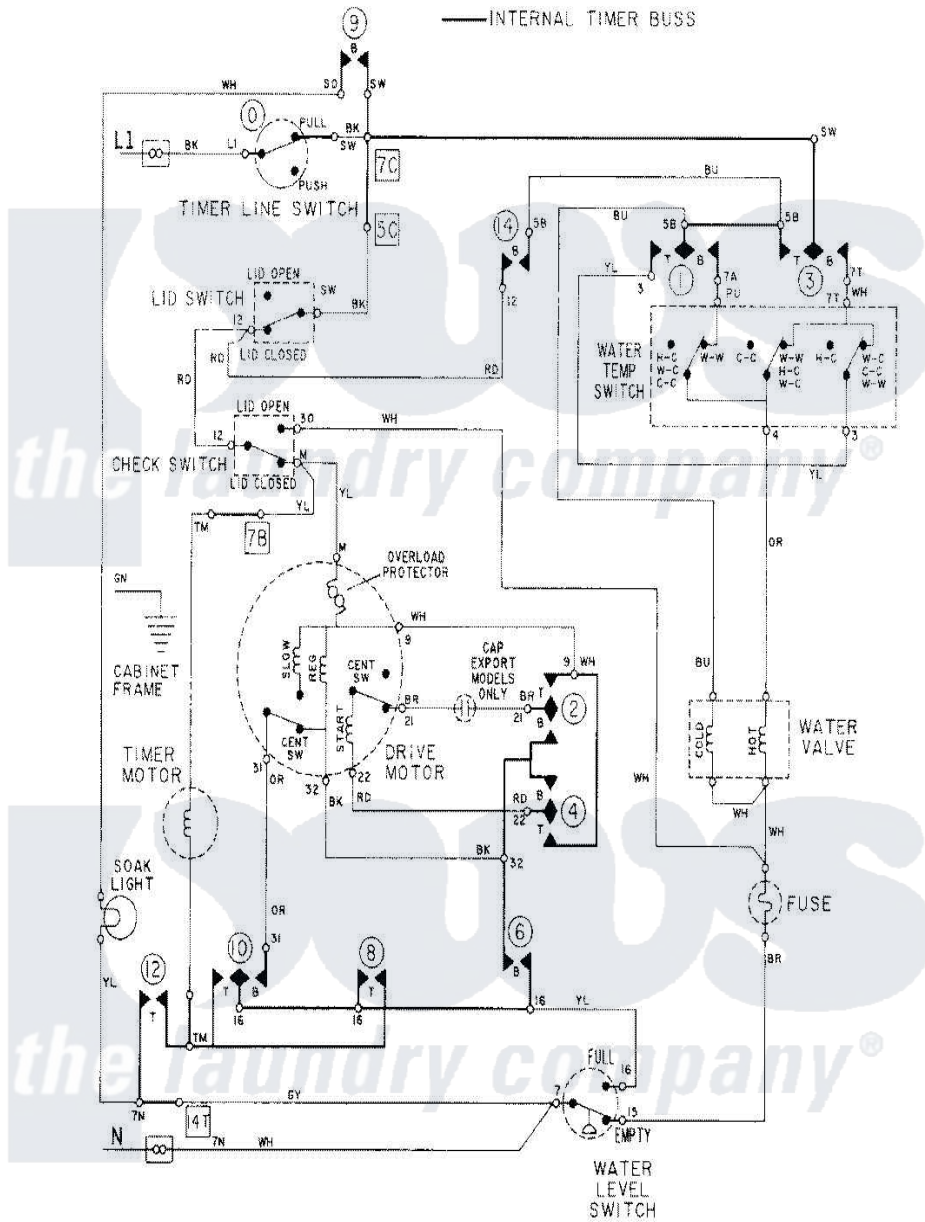

Maytag LAT5914AAM 08 - WIRING INFORMATION

Maytag [Residential Maytag LAT5914AAM Washer Parts](#) Parts Diagram 08 - WIRING INFORMATION
 Click on the part number to view part

Item	Original Part Number	Replaced By	Status	Part Description
NI	15001278		Not Available	WIRING INFORMATION