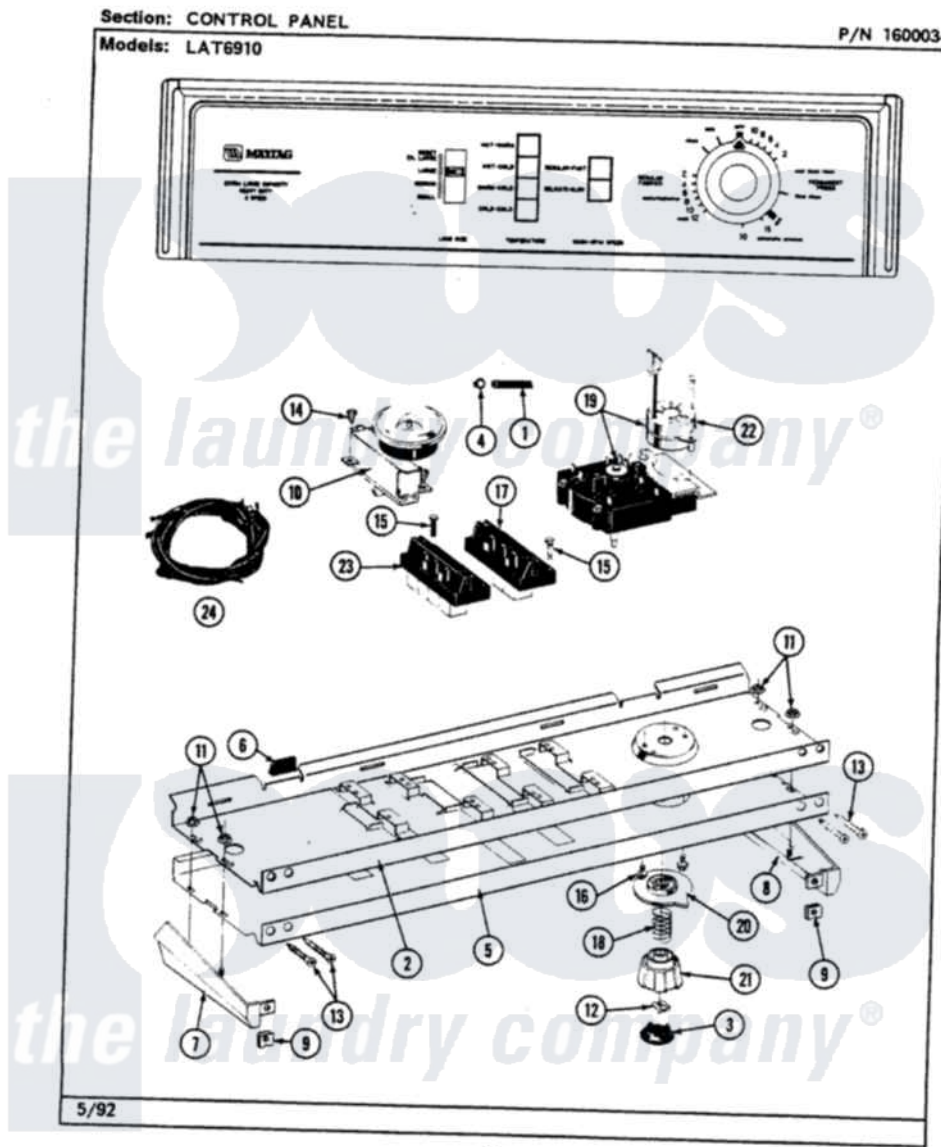

Maytag LAT6910AAL 04 - CONTROL PANEL

Maytag [Residential Maytag LAT6910AAL Washer Parts](#) Parts Diagram 04 - CONTROL PANEL
Click on the part number to view part

Item	Original Part Number	Replaced By	Status	Part Description
1	212942	22001619		Tube, Water Level Switch
2	214809			Back Up Plate
3	215821		Not Available	CAP, KNOB
4	410296	596669		Clamp, Manifold
5	207395		Not Available	CONTROL PANEL
6	214897			Pad, Control Panel
7	207215		Not Available	END CAP LH
8	207216		Not Available	END CAP RH
9	214894			Fastener, End Cap
10	207360			Infinite Level Press Switch
11	214872			Palnut, End Cap Note: Nut, Lamp Holder
12	211605			Bezel, Timer Dial
13	210932			Screw, No.8 X 9/16 Ctsk Note: Screw, Inlet Duct
14	211168	W10139210		Screw, 8-18 X 5/16
15	213117	67006908		Screw, Ice Rack

16	213966	3400014	Screw
17	207370		Speed Control Switch - 2 Butto
18	211065		Spring, Index Wheel
19	207373		Timer
20	215827	Not Available	TIMER DIAL SKIRT
21	215828		Knob, Timer
22	205033	22205033	Motor- Tim
23	207367	Not Available	TEMP CONTROL SWITCH - 4 BUTTON
24	207381	Not Available	WIRE HARNESS