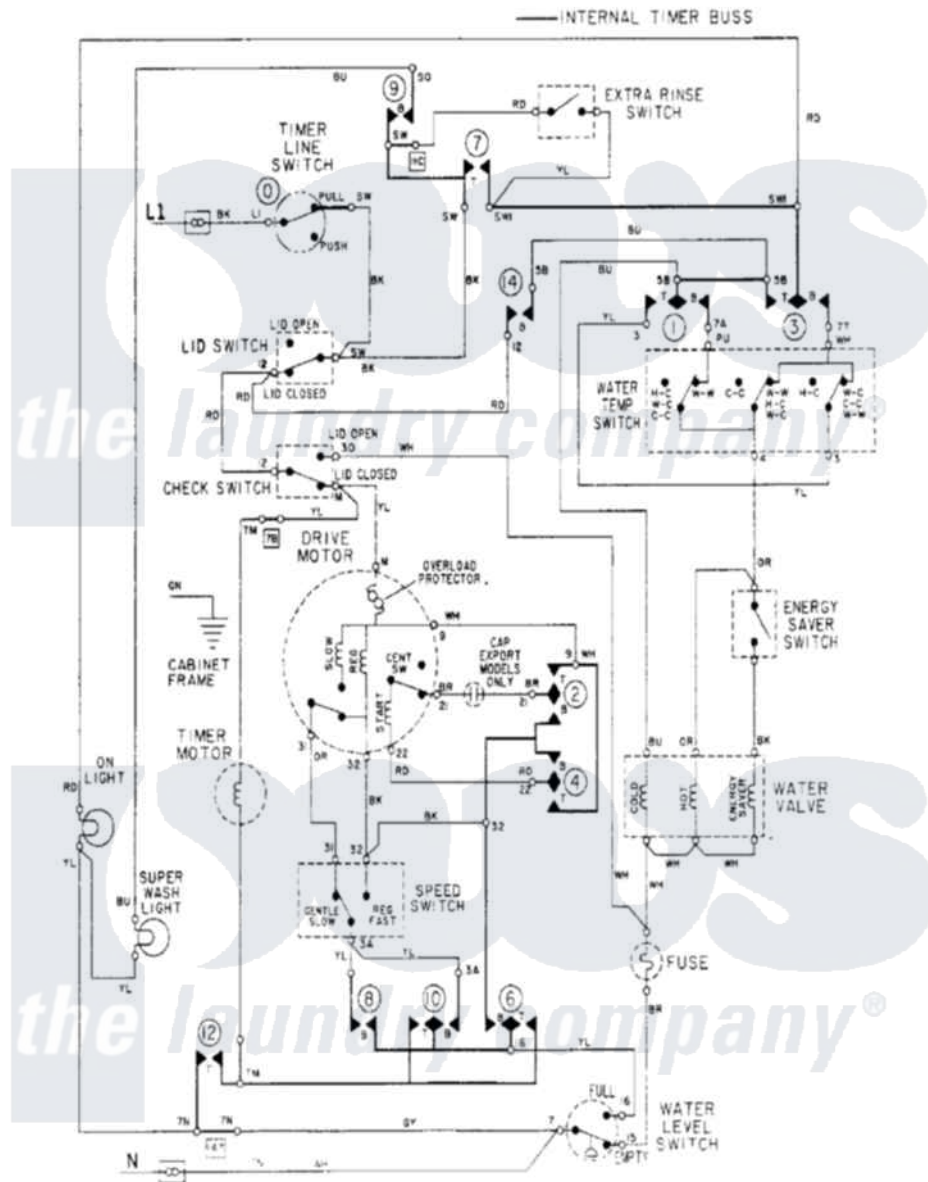

Maytag LAT6914AAE 08 - WIRING INFORMATION

Maytag Residential Maytag LAT6914AAE Washer Parts Parts Diagram 08 - WIRING INFORMATION
 Click on the part number to view part

Item	Original Part Number	Replaced By	Status	Part Description
NI	15001285		Not Available	WIRING INFORMATION