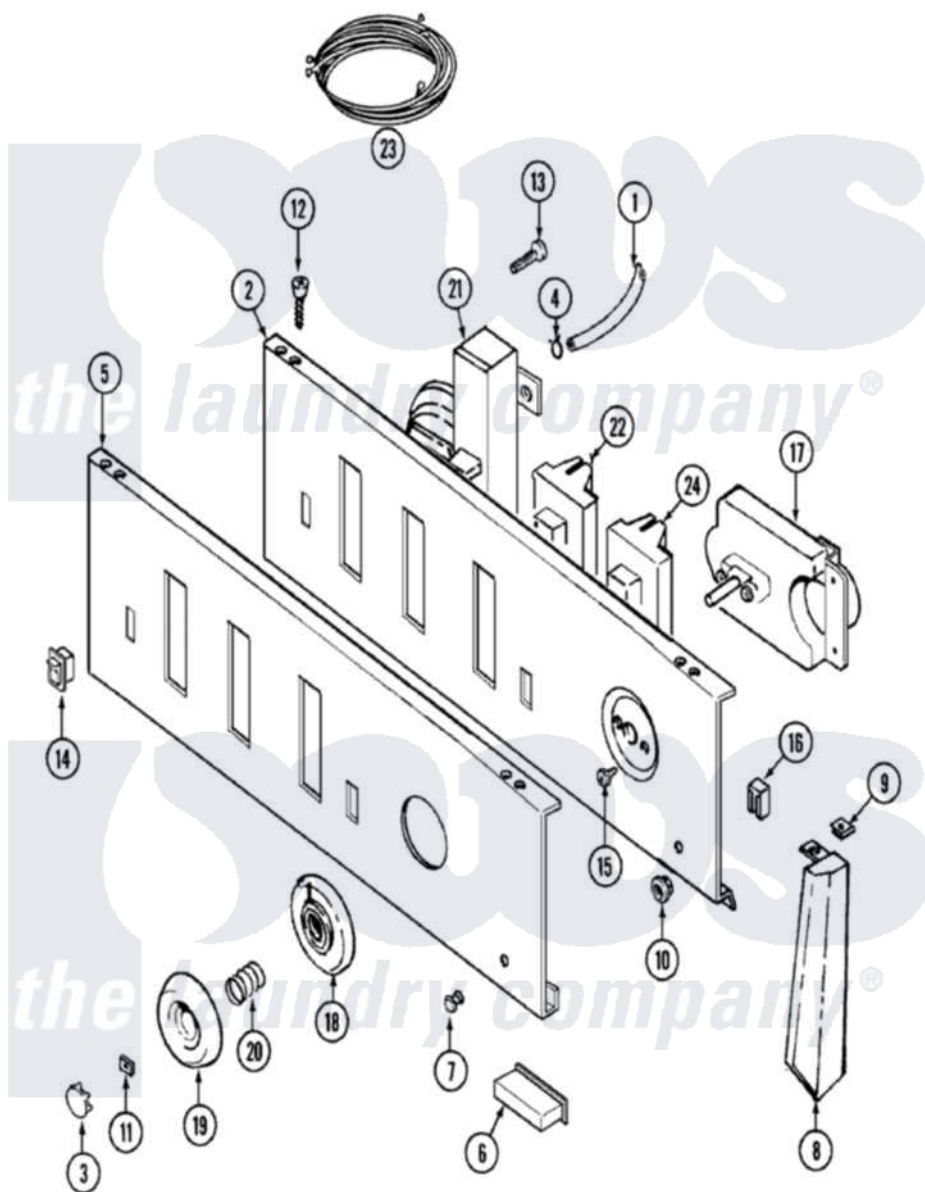

Maytag LAT6914AAM 04 - CONTROL PANEL (LAT8904AAM & LAT6914AAM)

Maytag Residential Maytag LAT6914AAM Washer Parts Parts Diagram 04 - CONTROL PANEL (LAT8904AAM & LAT6914AAM)

Click on the part number to view part

Item	Original Part Number	Replaced By	Status	Part Description
1	22001036	22001619		Tube, Water Level Switch
2	204807			Ground Wire, Supp. Plte To Top Cover
"	22001133			Plate, Support
"	315483	3370225		Screw
3	216424		Not Available	CAP, KNOB (ALM)
4	410296	596669		Clamp, Manifold
5	22001467		Not Available	PANEL, CONTROL (ALM)
6	214897			Pad, Control Panel
7	22001215	7730P011-60		Lens, Indicator Light
8	22001293			End Cap, Control Panel
"	22001292	22001567		Cap, End
"	22001567			Cap, End
"	22001566	22001293		End Cap, Control Panel
9	214894			Fastener, End Cap

10	214872		Palnut, End Cap Note: Nut, Lamp Holder
11	211605		Bezel, Timer Dial
12	210932		Screw, No.8 X 9/16 Ctsk Note: Screw, Inlet Duct
13	211168	W10139210	Screw, 8-18 X 5/16
14	22001282	22001135	Switch, Rocker
15	216412		Screw, Bracket To Timer
16	903115		Lock Light
17	22001024		Timer
18	22001266	Not Available	BEZEL, TIMER KNOB (ALM)
19	22001199	Not Available	KNOB ASSY. (ALM)
20	211065		Spring, Index Wheel
21	22001454	Not Available	SWITCH, INFINITE (ALM)
22	22001455	Not Available	SWITCH, WATER TEMP. (ALM)
23	22001338		Wire Harness, Main
25	22001094		Manual, Use And Care
"	16000327	Not Available	GUIDE, QUICK REF. - MAYTAG